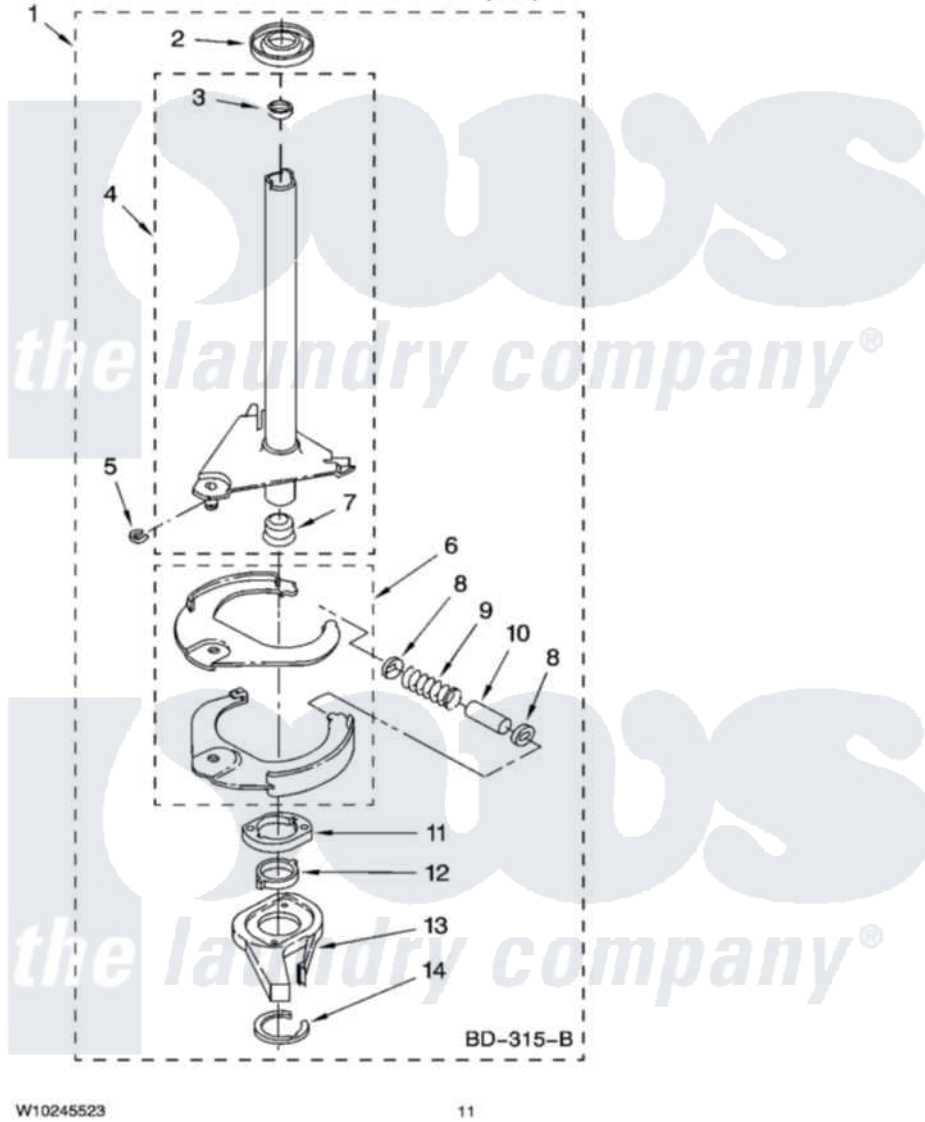

Whirlpool WTW5310VQ0 07 - BRAKE AND DRIVE TUBE PARTS

BRAKE AND DRIVE TUBE PARTS

For Model: WTW5310VQ0
(White)

W10245523

11

Whirlpool Residential Whirlpool WTW5310VQ0 Washer Parts Parts Diagram 07 - BRAKE AND DRIVE TUBE PARTS
Click on the part number to view part

Item	Original Part Number	Replaced By	Status	Part Description
1	388952	285792		Basketdrive
2	62658			Ring, Thrust
3	356427			Seal, Spin Pinion
4	64027	64208		Tube-Spin
5	64035	W10083190		Ring, Retaining
6	64232	285438		Shoe-Brake
7	62703	8546462		"T" Bearing, Spin Tube
8	3353956	285658		Sleeve
9	387806		Not Available	Spring, Brake
10	3355360	285658		Sleeve
11	661516	8546461		Cam, Brake Release
12	63022			Sleeve, Cam
13	64194	285790		Lining
14	90368	W10083200		Ring, Retaining
	BLANK		Not Available	Following Parts Not Illustrated
"	285208			Lubricant