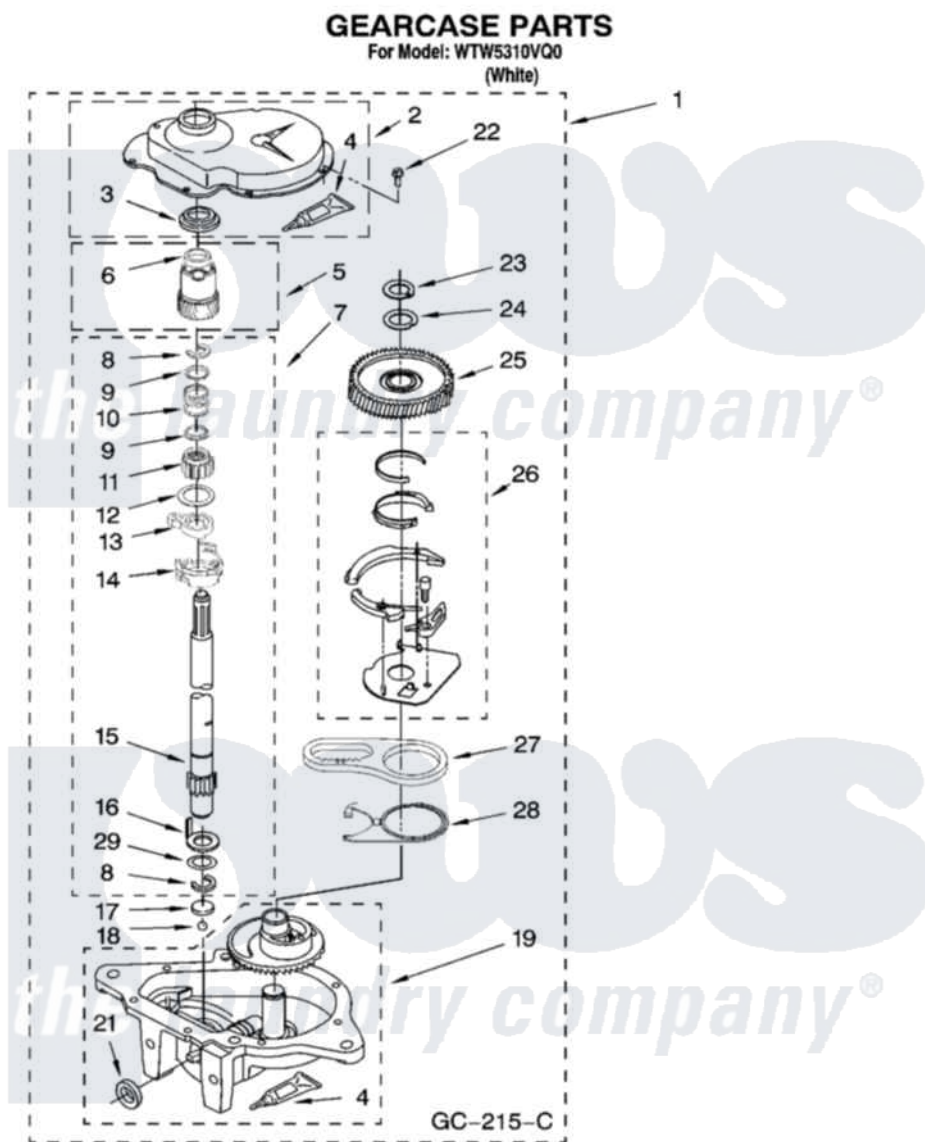

**Whirlpool WTW5310VQ0 08 - GEARCASE PARTS, OPTIONAL PARTS  
(NOT INCLUDED)**

12

W10245523

Whirlpool [Residential Whirlpool WTW5310VQ0 Washer Parts](#) Parts Diagram 08 - GEARCASE PARTS, OPTIONAL PARTS (NOT INCLUDED)

[Click on the part number to view part](#)

Item	Original Part Number	Replaced By	Status	Part Description
1	3360630	<a href="#">3360629</a>		Gearcase
2	<a href="#">285202</a>			Cover, Gearcase
3	<a href="#">3349985</a>			Seal, Gearcase Cover
4	<a href="#">285195</a>			Sealer Sealer, Gasket
5	63320	<a href="#">285362</a>		Gear and Pinion
6	<a href="#">356427</a>			Seal, Spin Pinion
7	<a href="#">389387</a>			Shaft, Agitator
8	90369		Not Available	Ring, Retaining (2)
9	<a href="#">62677</a>			Retainer, Spring
10	<a href="#">62676</a>			Spring, Agitator
11	63273	<a href="#">285509</a>		Shaft, Agitator
12	<a href="#">62619</a>			Washer, Agitator Gear
13	62580	<a href="#">285206</a>		Cam-Agitator
14	62581	<a href="#">285206</a>		Cam-Agitator
15	<a href="#">285509</a>			Shaft, Agitator