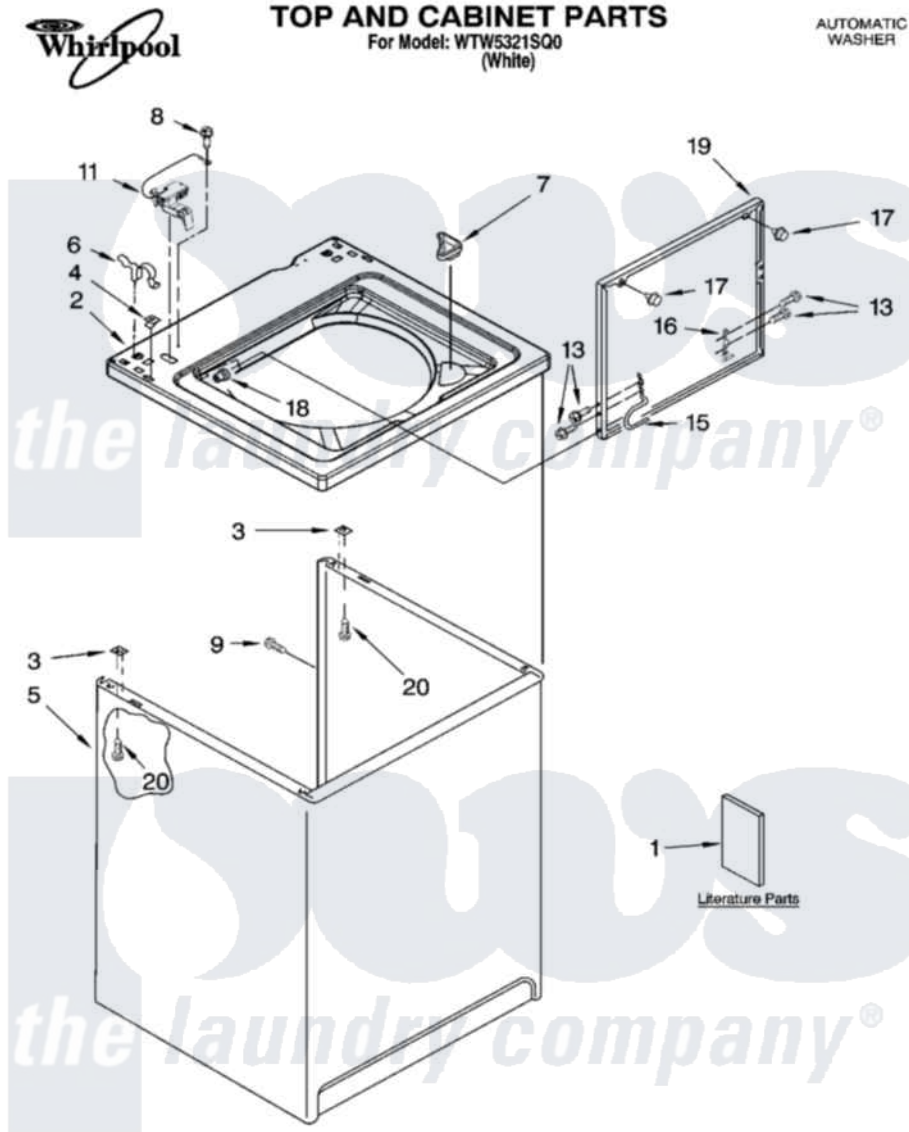

Whirlpool WTW5321SQ0 01 - TOP AND CABINET PARTS

7-06 Litho in U.S.A. (drd)

1

Part No. 8181363

Whirlpool Residential Whirlpool WTW5321SQ0 Washer Parts Parts Diagram 01 - TOP AND CABINET PARTS

[Click on the part number to view part](#)

Item	Original Part Number	Replaced By	Status	Part Description
1	W10044800			Installation Instructions
"	3957874		Not Available	Feature Sheet
"	3955884			Use And Care Guide
"	8579448		Not Available	Wiring Diagram
"	W10023740		Not Available	Energy Guide
"	BLANK		Not Available	Following May Be Purchased DO-IT-YOURSELF REPAIR MANUALS
"	4313896			Do-It-Yourself Repair Manuals
2	8318064			Top
3	62750			Spacer, Cabinet To Top (4)
4	357213			Nut, Push-In
5	63424			Cabinet
6	62780			Clip, Top And Cabinet And Rear Panel
7	3362952			Dispenser, Bleach
8	3351614			Screw, Gearcase Cover Mounting

9	3357011	308685	Side Trim)
11	8318084		Switch, Lid
13	3351355	W10119828	Screw, Lid Hinge Mounting
15	8318088		Hinge, Lid
16	91770		Hinge, Lid
17	9724509		Bumper, Lid
18	21258		Bearing, Lid Hinge
19	8580061	W10193857	Lid
20	3390631		Screw, 10-16 X 3/8