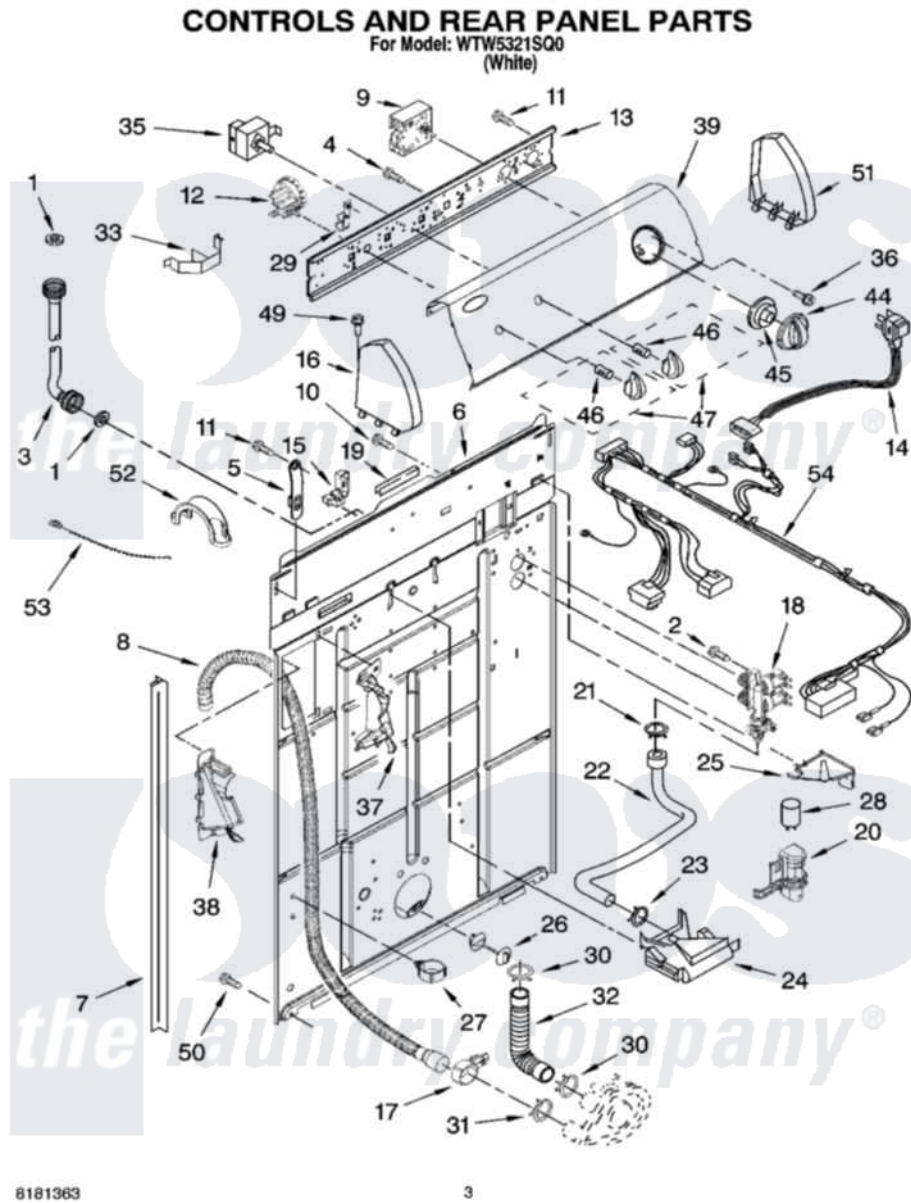

Whirlpool WTW5321SQ0 02 - CONTROLS AND REAR PANEL PARTS

Whirlpool Residential Whirlpool WTW5321SQ0 Washer Parts Parts Diagram 02 - CONTROLS AND REAR PANEL PARTS

[Click on the part number to view part](#)

Item	Original Part Number	Replaced By	Status	Part Description
1	3976300	16123		Washer Inlet-Hose Miscellaneous Parts Must be Ordered Separately.
2	9740848			Screw, Mixing Valve Mounting
3	8571377	89503		Hose-Inlet
"	8571378	89503		Hose-Inlet
4	3400073			Screw, Ground
5	8568314			Strap, Console
6	8318015			Panel, Rear
7	62747			Pad, Rear Panel
8	8559373	W10096921		Drain Hose Assembly
9	8579446			Timer, Control
10	3351614			Screw, Gearcase Cover Mounting
11	90767			Screw, 8A X 3/8 HeX Washer Head Tapping
12	8577844	W10339251		Switch-WL

13	8544893		Bracket, Control
14	3956162	285800	Cord-Power
15	3952821	285777	Relief-Str
16	8271365	279962	Endcap
17	8541668		Clamp, Hose
18	8578341		Valve, Water Inlet W/Bi-Metal
19	303294	3367669	Protector, Edge
20	8318046		Clip, Capacitor
21	301958	596669	Clamp, Manifold
22	8317974	8317926	Hose, Vacuum Break
23	370450	596669	Clamp, Manifold
24	387606	3360977	Break-Vac
25	8539874		Shield, Suds
26	8519200		Support, Rear Panel
27	8541667		Clamp, Hose
28	8572717		Capacitor, Motor Start
29	8317975		Restraint, Harness
30	3363366	616099	Clamp
31	8317496	285655	Clamp, Hose
32	3951449	285871	Hose
33	8055003		Clip, Harness And Pressure Switch
35	8578337		Switch, Water Temperature
36	3400818		Screw, Timer Mounting
37	8541669		Bucket, Drain Hose
38	8541658		Bucket, Drain Hose
39	W10109060		Panel, Console
44	8566022		Knob, Timer
45	8566018		Dial,
46	8536939		Clip, Knob
47	8565944		Knob, Control
49	388326		Screw, 8-18 X 1.25
50	62863	3390631	Screw, 10-16 X 3/8
51	8271359	279962	Endcap
52	8577378		U-Bend, Drain Hose
53	3347868	W10339879	Tie, Cable
54	3958079		Harness, Wiring