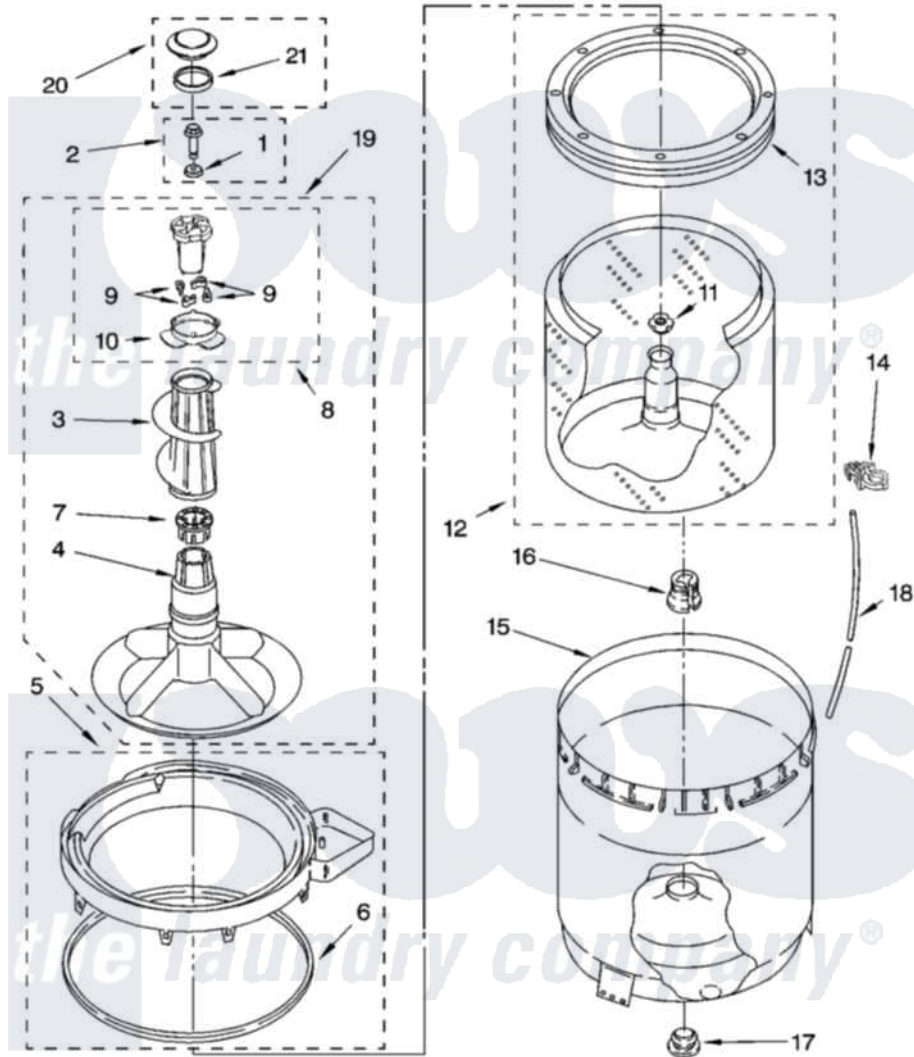

Whirlpool WTW5321SQ0 03 - AGITATOR, BASKET AND TUB PARTS

AGITATOR, BASKET AND TUB PARTS

For Model: WTW5321SQ0
(White)

8181363

5

Whirlpool [Residential Whirlpool WTW5321SQ0 Washer Parts](#) Parts Diagram 03 - AGITATOR, BASKET AND TUB PARTS

[Click on the part number to view part](#)

Item	Original Part Number	Replaced By	Status	Part Description
1	3949550			Washer
2	358237			Screw And Washer
3	389141	3360824		Auger, Agitator
4	389386			Agitator
5	8528150	W10445870		Ring-Tub
6	3976308			Gasket, Tub Ring
7	3350389	285587		Washer
8	3363662	285748		Cam-Agitator
9	3366877	80040		Dog-Agitator
10	3363661			Bearing, Driven Cam
11	21366			Nut, Spanner
12	8526017	W10389329		Clothes Container, Assembly
13	8519788	387240		Ring, Balance
14	2219077			Clip, Pressure Switch Hose
15	63849			Strain Relief, Power Cord
16	389140			Tub Block, Basket Drive

17	383727	Gasket, Centerpodt	
18	3347780	353244	Hose, Pressure Switch
19	3347674	285727	Agitator
20	63973	3362061	Cap
21	358912	Seal, Agitator Cap	