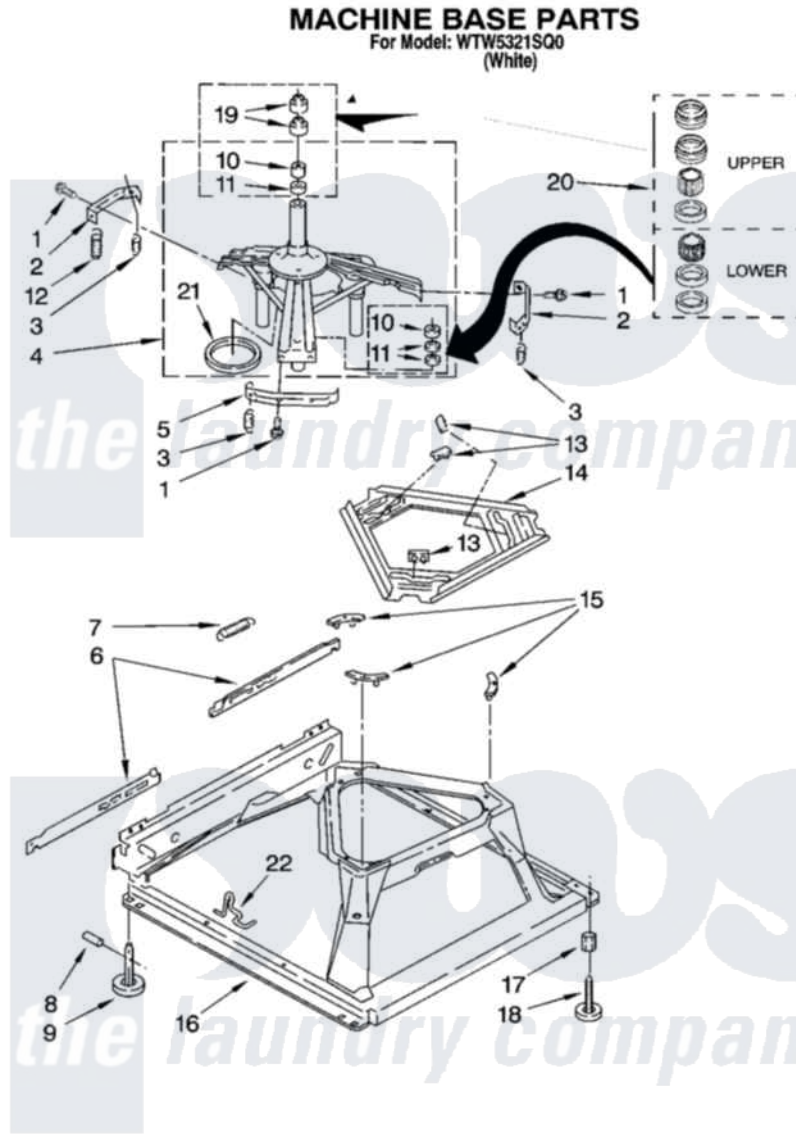

Whirlpool WTW5321SQ0 05 - MACHINE BASE PARTS

8

8181363

Whirlpool [Residential Whirlpool WTW5321SQ0 Washer Parts](#) Parts Diagram 05 - MACHINE BASE PARTS
 Click on the part number to view part

Item	Original Part Number	Replaced By	Status	Part Description
1	3400076			Screw, Bracket Mounting
2	64067			Bracket, Spring Outer
3	63907			Spring, Suspension
4	8575214	280184		Support
5	64065			Bracket, Spring Outer
6	63466			Link, Leveling Mechanism
7	62597	8316845		Spring
8	62837			Pin, Knurled
9	62596	285244		Feet-Leveling
10	8546455			Bearing, Centerpost
11	357409	359449		Seal, Agitator Shaft
12	388492	W10250667		Spring, Counterweight
13	62568	285219		Pad
14	3946509			Plate, Suspension
15	3363660	285744		Pad
16	3946512	285771		Base

17	3359452	Nut, Lock
18	W10001130	Foot, Leveling
19	8577376	Seal, Centerpost
20	285203	Centerpost Bearing Kit
21	63134	Ring, Sound Deadening
22	63806	W10145155 Retainer, Suspension Spring