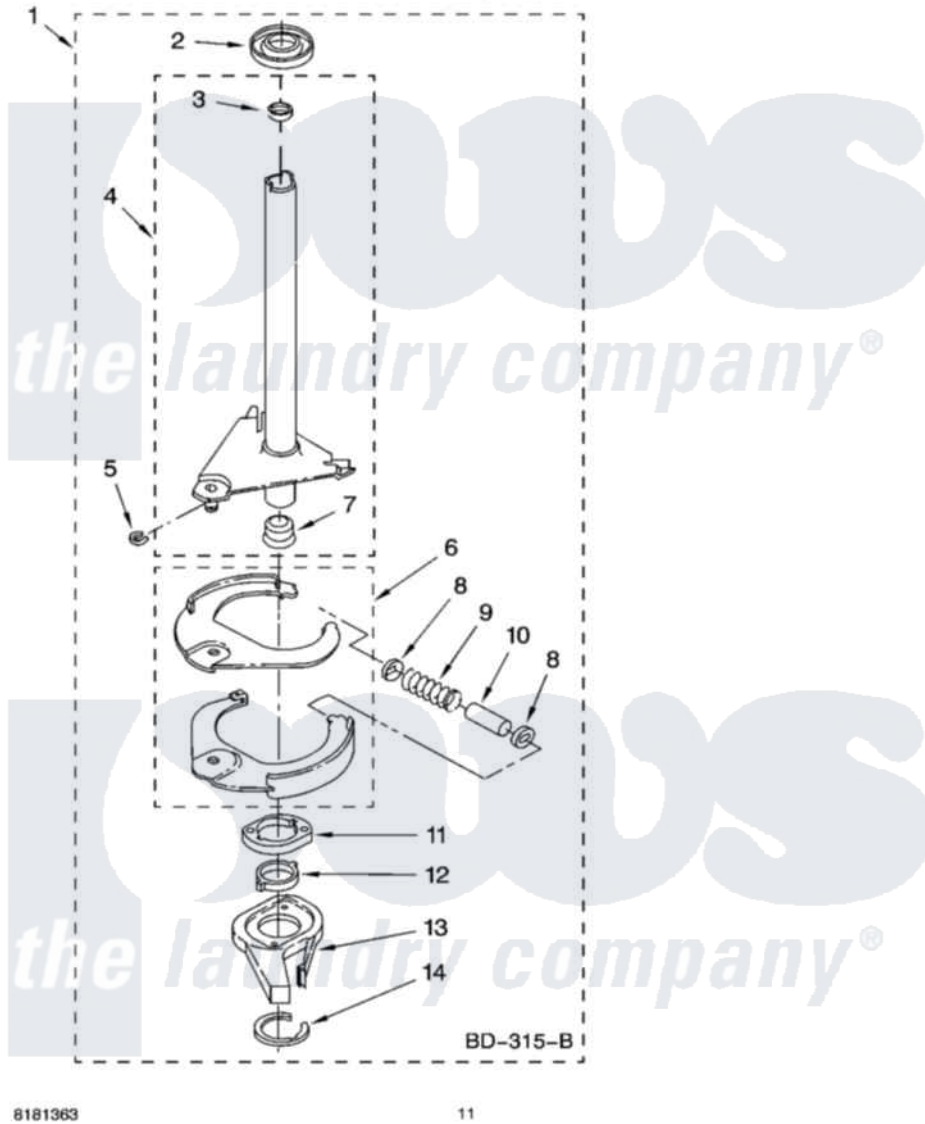

Whirlpool WTW5321SQ0 07 - BRAKE AND DRIVE TUBE PARTS

BRAKE AND DRIVE TUBE PARTS

For Model: WTW5321SQ0
(White)

8181363

11

Whirlpool Residential Whirlpool WTW5321SQ0 Washer Parts Parts Diagram 07 - BRAKE AND DRIVE TUBE PARTS
Click on the part number to view part

Item	Original Part Number	Replaced By	Status	Part Description
1	388952	285792		Basketdrive
2	62658			Ring, Thrust
3	356427			Seal, Spin Pinion
4	64027	64208		Tube-Spin
5	64035	W10083190		Ring, Retaining
6	64232	285438		Shoe-Brake
7	62703	8546462		"T" Bearing, Spin Tube
8	3353956	285658		Sleeve
9	387806		Not Available	Spring, Brake
10	3355360	285658		Sleeve
11	661516	8546461		Cam, Brake Release
12	63022			Sleeve, Cam
13	64194	285790		Lining
14	90368	W10083200		Ring, Retaining
"	BLANK		Not Available	Following Parts Not Illustrated
"	285208			Lubricant