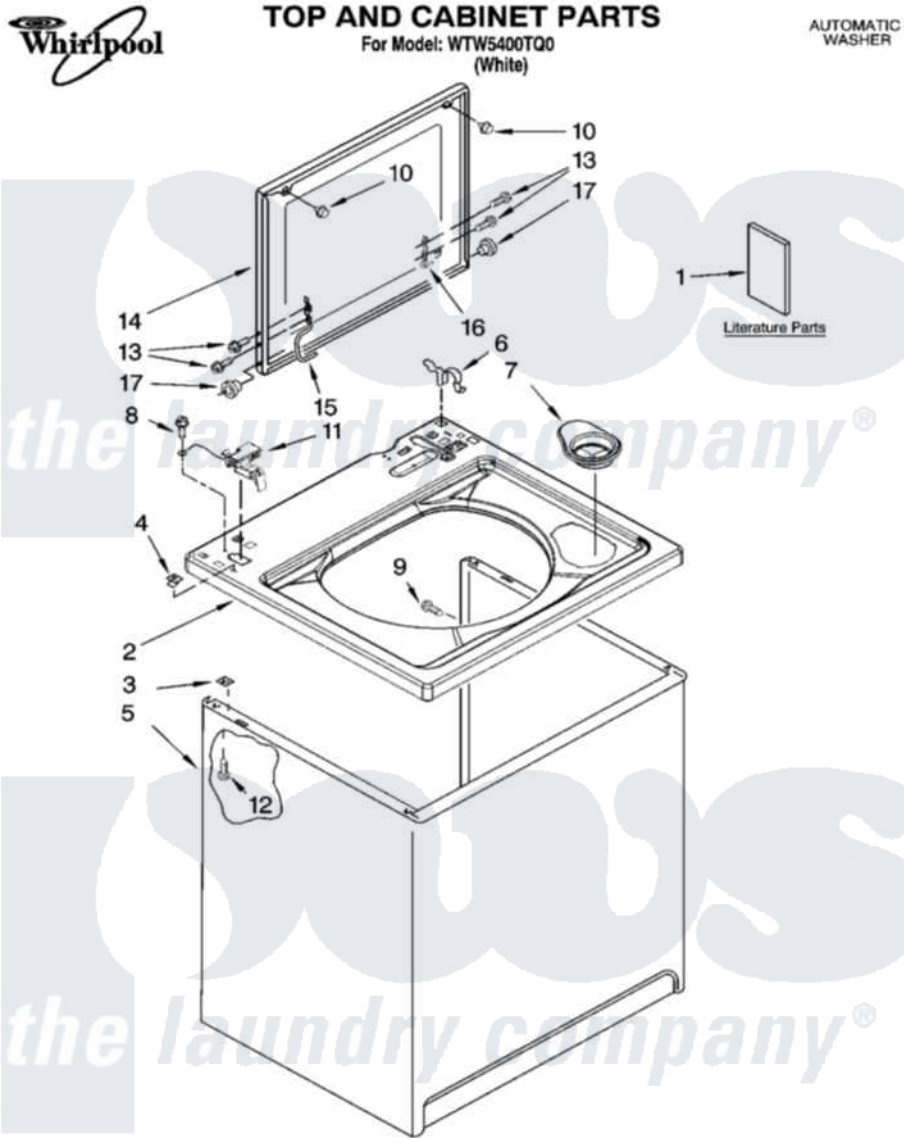

Whirlpool WTW5400TQ0 01 - TOP AND CABINET PARTS

7-07 Litho in U.S.A. (slc)

1

Part No. W10142227 Rev. B

[Whirlpool Residential Whirlpool WTW5400TQ0 Washer Parts](#) Parts Diagram 01 - TOP AND CABINET PARTS

[Click on the part number to view part](#)

Item	Original Part Number	Replaced By	Status	Part Description
1	W10044800			Installation Instructions
"	3955884			Use And Care Guide
"	3957874		Not Available	Feature Sheet
"	W10092741		Not Available	Energy Guide
"	8577358		Not Available	Wiring Diagram
"	BLANK		Not Available	Following May Be Purchased DO-IT-YOURSELF REPAIR MANUALS
"	4313896			Do-It-Yourself Repair Manuals
2	8543451	8543447		Top
3	62750			Spacer, Cabinet To Top (4)
4	357213			Nut, Push-In
5	63424			Cabinet
6	62780			Clip, Top And Cabinet And Rear Panel
7	8566266			Dispenser, Bleach
8	3351614			Screw, Gearcase Cover Mounting

9	3357011	308685	Side Trim)
10	9724509		Bumper, Lid
11	8318084		Switch, Lid
12	3390631		Screw, 10-16 X 3/8
13	W10119828		Screw, Lid Hinge Mounting
14	8580057	W10193861	Lid
15	8559336	W10225136	Hinge 7 Pad Assembly
16	91770		Hinge, Lid
17	8319539		Bearing, Lid Hinge