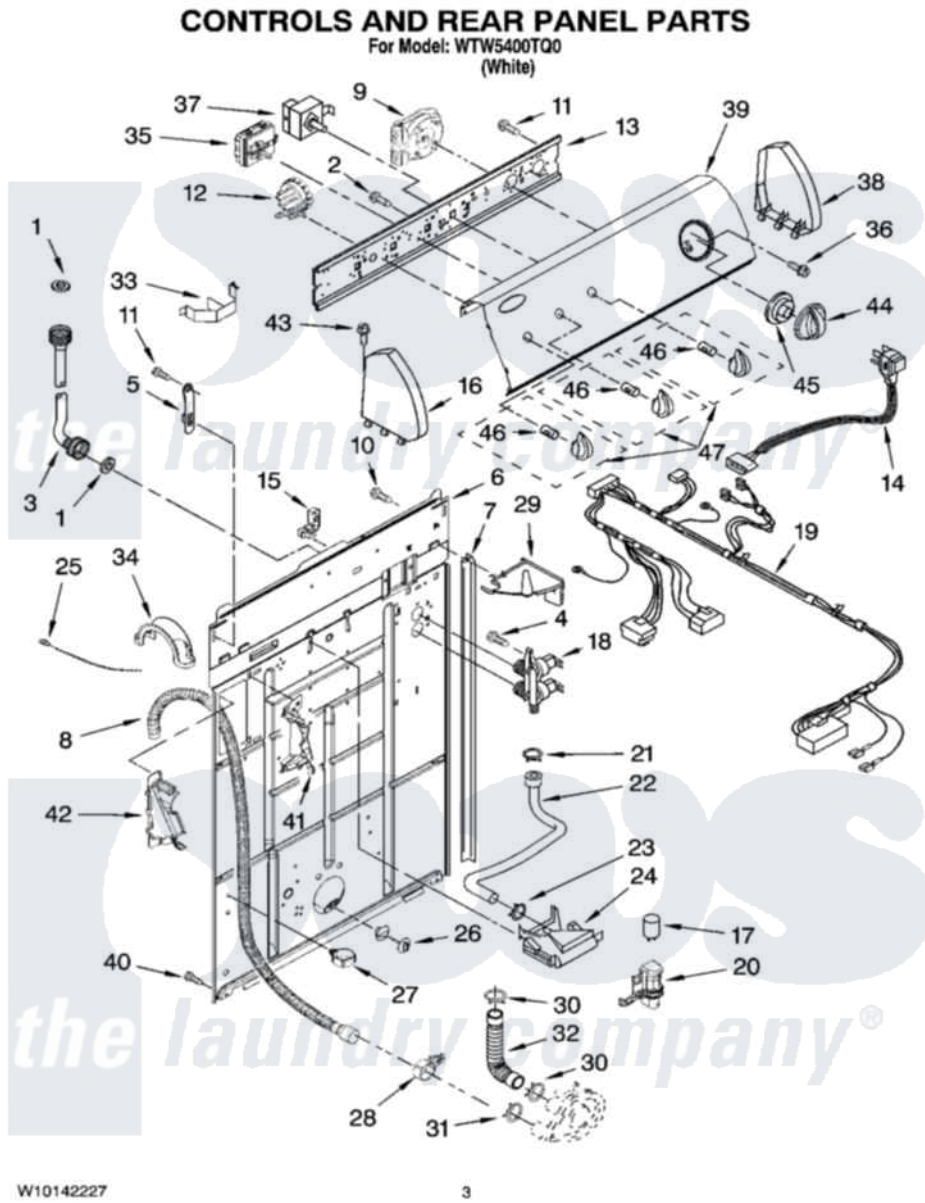

Whirlpool WTW5400TQ0 02 - CONTROLS AND REAR PANEL PARTS

Whirlpool [Residential Whirlpool WTW5400TQ0 Washer Parts](#) Parts Diagram 02 - CONTROLS AND REAR PANEL PARTS

[Click on the part number to view part](#)

Item	Original Part Number	Replaced By	Status	Part Description
1	3976300	16123		Washer Inlet-Hose Miscellaneous Parts Must be Ordered Separately.
2	3400073			Screw, Ground
3	8571377	89503		Hose-Inlet
"	8571378	89503		Hose-Inlet
4	9740848			Screw, Mixing Valve Mounting
5	8568314			Strap, Console
6	8318015			Panel, Rear
7	62747			Pad, Rear Panel
8	W10122138	W10096921		Drain Hose Assembly
9	8577356			Timer, Control
10	3351614			Screw, Gearcase Cover Mounting
11	90767			Screw, 8A X 3/8 HeX Washer Head Tapping
12	8577842	W10339250		Switch-WL

13	8544893		Bracket, Control
14	3956162	285800	Cord-Power
15	3952821	285777	Relief-Str
16	8271365	279962	Endcap
17	8572717		Capacitor, Motor Start
18	3979347	3979346	Valve, Water Inlet And Thermistor Assembly
19	W10044160		Wiring Harness
20	8318046		Clip, Capacitor
21	301958	596669	Clamp, Manifold
22	8317974	8317926	Hose, Vacuum Break
23	370450	596669	Clamp, Manifold
24	387606	3360977	Break-Vac
25	3347868	W10339879	Tie, Cable
26	8519200		Support, Rear Panel
27	8541667		Clamp, Hose
28	8541668		Clamp, Hose
29	8539874		Shield, Suds
30	3363366	616099	Clamp
31	8317496	285655	Clamp, Hose
32	3951449	285871	Hose
33	8055003		Clip, Harness And Pressure Switch
34	8577378		U-Bend, Drain Hose
35	W10113058	W10184148	Switch, Water Temperature
36	3400818		Screw, Timer Mounting
37	3949187	W10168262	Switch, Rotary
38	8271359	279962	Endcap
39	8578807		Panel, Console
40	62863	3390631	Screw, 10-16 X 3/8
41	8541669		Bucket, Drain Hose
42	8541658		Bucket, Drain Hose
43	388326		Screw, 8-18 X 1.25
44	8566022		Knob, Timer
45	8566018		Dial,
46	8536939		Clip, Knob
47	8565944		Knob, Control