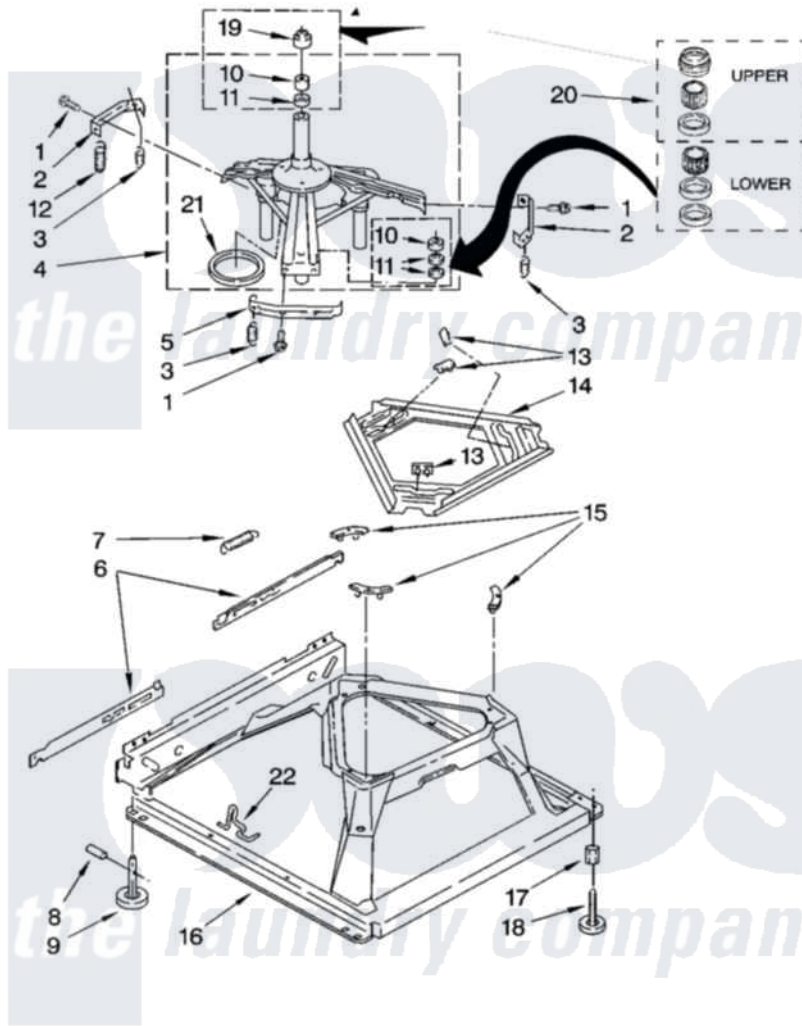

# Whirlpool WTW5400TQ0 05 - MACHINE BASE PARTS

## MACHINE BASE PARTS

For Model: WTW5400TQ0  
(White)

8

W10142227

Whirlpool Residential Whirlpool WTW5400TQ0 Washer Parts Parts Diagram 05 - MACHINE BASE PARTS

[Click on the part number to view part](#)

Item	Original Part Number	Replaced By	Status	Part Description
1	<a href="#">3400076</a>			Screw, Bracket Mounting
2	<a href="#">64067</a>			Bracket, Spring Outer
3	<a href="#">63907</a>			Spring, Suspension
4	8575214	<a href="#">280184</a>		Support
5	<a href="#">64065</a>			Bracket, Spring Outer
6	<a href="#">63466</a>			Link, Leveling Mechanism
7	62597	<a href="#">8316845</a>		Spring
8	<a href="#">62837</a>			Pin, Knurled
9	62596	<a href="#">285244</a>		Feet-Leveling
10	<a href="#">8546455</a>			Bearing, Centerpost
11	357409	<a href="#">359449</a>		Seal, Agitator Shaft
12	388492	<a href="#">W10250667</a>		Spring, Counterweight
13	62568	<a href="#">285219</a>		Pad
14	<a href="#">3946509</a>			Plate, Suspension
15	3363660	<a href="#">285744</a>		Pad
16	3946512	<a href="#">285771</a>		Base

17	<a href="#">3359452</a>	Nut, Lock
18	<a href="#">W10001130</a>	Foot, Leveling
19	<a href="#">8577376</a>	Seal, Centerpost
20	<a href="#">285203</a>	Centerpost Bearing Kit
21	<a href="#">63134</a>	Ring, Sound Deadening
22	63806	<a href="#">W10145155</a> Retainer, Suspension Spring