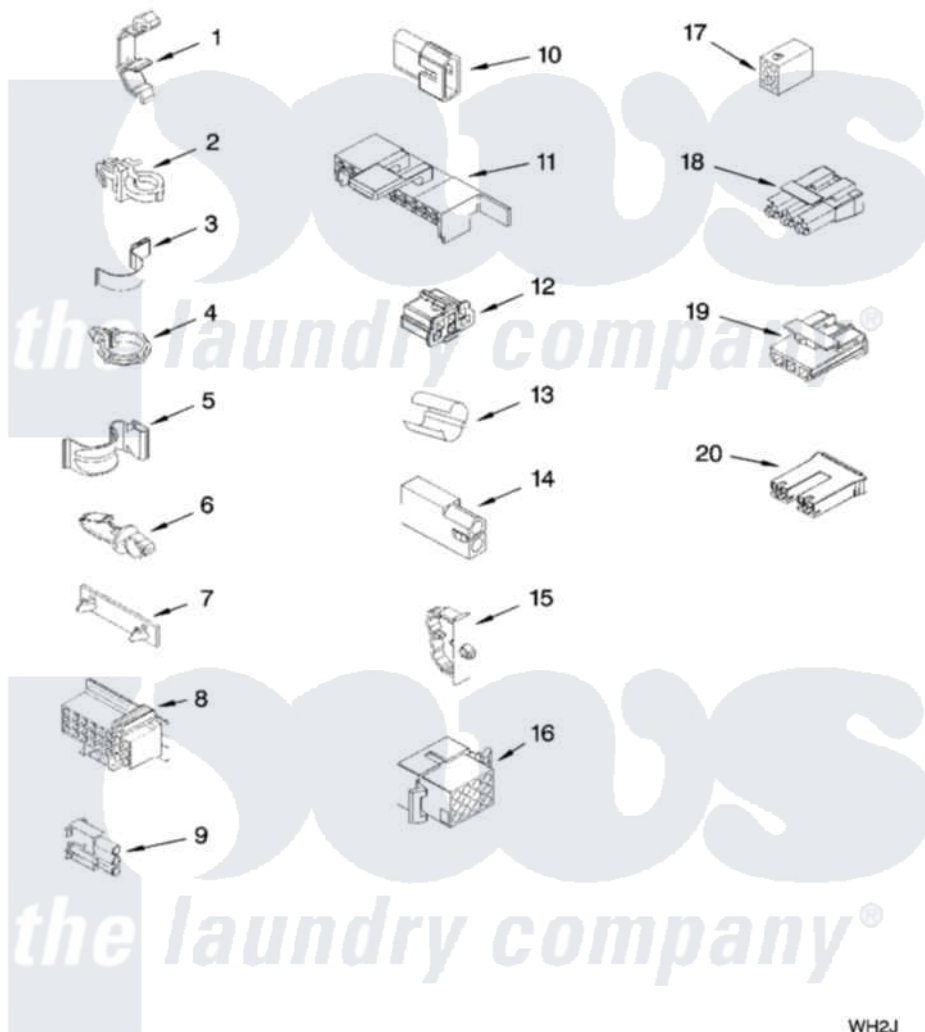

Whirlpool WTW5400TQ0 06 - WIRING HARNESS PARTS

WIRING HARNESS PARTS

For Model: WTW5400TQ0
(White)

W10142227

9

WH2J

Whirlpool [Residential Whirlpool WTW5400TQ0 Washer Parts](#) Parts Diagram 06 - WIRING HARNESS PARTS
Click on the part number to view part

Item	Original Part Number	Replaced By	Status	Part Description
1	3349557			Retainer, Harness
2	388498		Not Available	Clip, Harness
3	3347812	8528351		Clip
4	3352501	8559320		Restraint, Hose
5	90016			Clip, Pressure Switch Hose
6	3390496	8281256		Clip, Harness
7	389379			Retainer, Side To Feature Panel
8	3948614			Disconnect Block
"	352089			Timer, Block Disconnect
9	62889			Receptacle, Terminal
10	353424			Plug, Terminal
11	62505			Block, Disconnect
12	3347243			Block, Disconnect
13	63523			Harness, Protector
14	717252			Receptacle, Terminal
15	3352944			Clip, Harness

16	3390423		Not Available	Block, Disconnect (12-Way) (Timer) (Use Term. 94613)
17	3347730		Not Available	Receptacle, (6-Way) (Use Term. 94613)
18	3948617	2172937		Connector
19	3360056			Connector
20	3354925			Block, Connector
"	3354926			Block, Connector