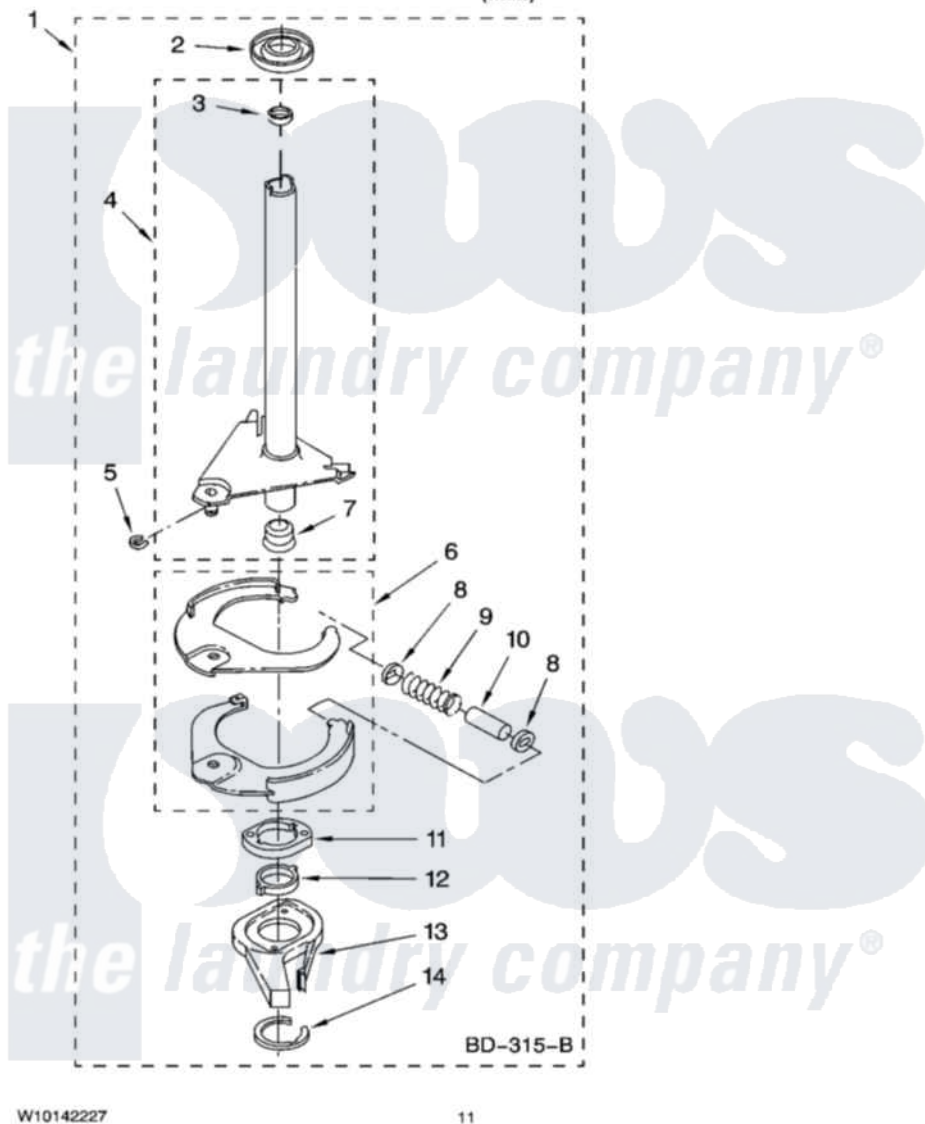

Whirlpool WTW5400TQ0 07 - BRAKE AND DRIVE TUBE PARTS

BRAKE AND DRIVE TUBE PARTS

For Model: WTW5400TQ0
(White)

W10142227

11

Whirlpool Residential Whirlpool WTW5400TQ0 Washer Parts Parts Diagram 07 - BRAKE AND DRIVE TUBE PARTS

[Click on the part number to view part](#)

Item	Original Part Number	Replaced By	Status	Part Description
1	388952	285792		Basketdrive
2	62658			Ring, Thrust
3	356427			Seal, Spin Pinion
4	64027	64208		Tube-Spin
5	64035	W10083190		Ring, Retaining
6	64232	285438		Shoe-Brake
7	62703	8546462		"T" Bearing, Spin Tube
8	3353956	285658		Sleeve
9	387806		Not Available	Spring, Brake
10	3355360	285658		Sleeve
11	661516	8546461		Cam, Brake Release
12	63022			Sleeve, Cam
13	64194	285790		Lining
14	90368	W10083200		Ring, Retaining
"	BLANK		Not Available	Following Parts Not Illustrated
"	285208			Lubricant