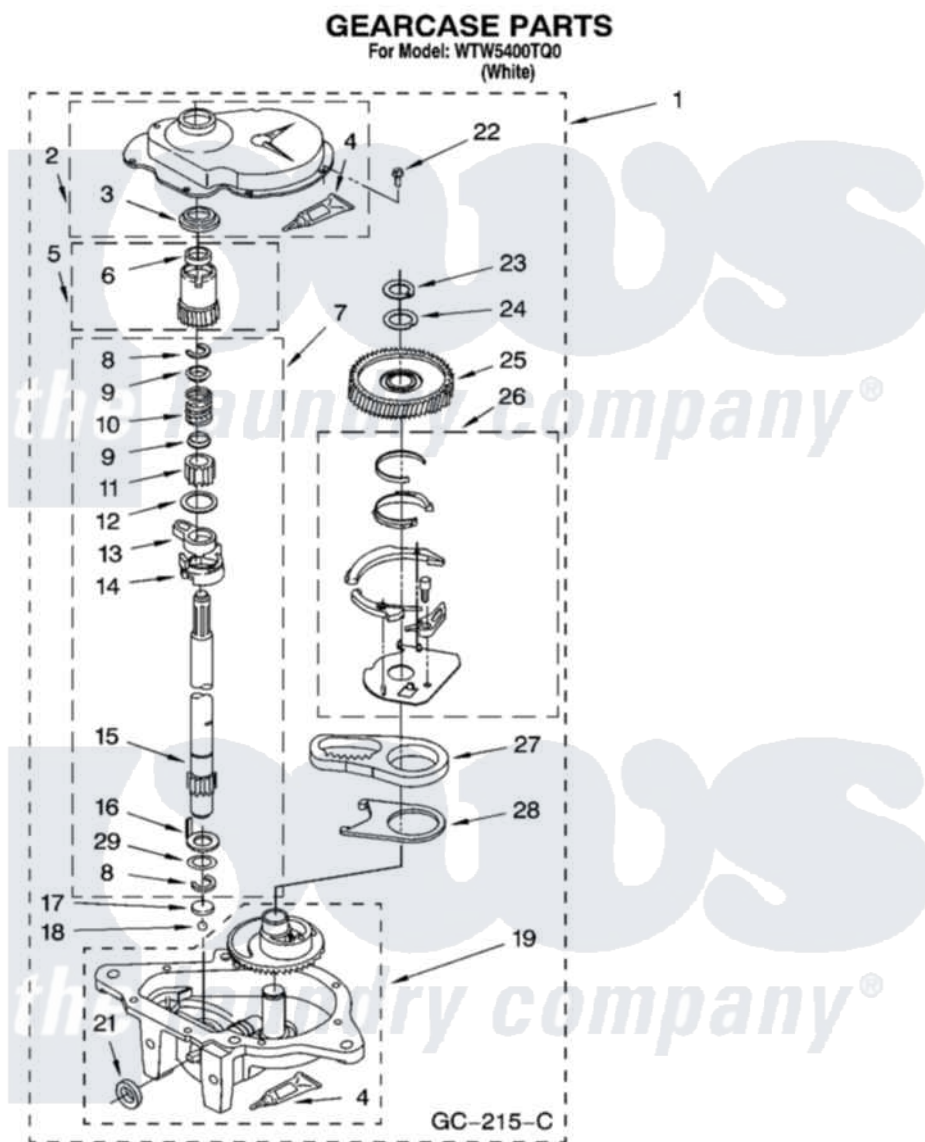

Whirlpool WTW5400TQ0 08 - GEARCASE PARTS, OPTIONAL PARTS
(NOT INCLUDED)

12

W10142227

Whirlpool [Residential Whirlpool WTW5400TQ0 Washer Parts](#) Parts Diagram 08 - GEARCASE PARTS, OPTIONAL PARTS (NOT INCLUDED)

[Click on the part number to view part](#)

Item	Original Part Number	Replaced By	Status	Part Description
1	3360630	3360629		Gearcase
2	285202			Cover, Gearcase
3	3349985			Seal, Gearcase Cover
4	285195			Sealer Sealer, Gasket
5	63320	285362		Gear and Pinion
6	356427			Seal, Spin Pinion
7	389387			Shaft, Agitator
8	90369		Not Available	Ring, Retaining (2)
9	62677			Retainer, Spring
10	62676			Spring, Agitator
11	63273	285509		Shaft, Agitator
12	62619			Washer, Agitator Gear
13	62580	285206		Cam-Agitator
14	62581	285206		Cam-Agitator
15	285509			Shaft, Agitator

16	62618		Washer, Cam Thrust
17	16018	285205	Bearing
18	85529	285205	Bearing
19	389230	285515	Gearcase
21	285352		Seal Kit, Thrust Plug
22	3351614		Screw, Gearcase Cover Mounting
23	3362552	285765	Ring-Retrn
24	285735	285766	Washer Kit, Thrust
25	62570	285362	Gear and Pinon
26	388253	999516	Shelf-Glas
27	3349296	8546456	Rack, Connecting
28	62621		Actuator, Shift
29	388815		Washer, Intermediate 1 3976263 Miscellaneous Parts Bag 2 3976300 Washer, Inlet Hose 3 3366913 Clamp, Hose
	72017		Paint, Touch-Up
"	350938		Paint, Pressurized Spray B
"	350930		Paint, Pressurized Spray B
"	799344		Paint, Touch-Up)
"	BLANK	Not Available	OIL
"	350572		Oil
"	BLANK	Not Available	LUBRICANT
"	285208		Lubricant
"	BLANK	Not Available	SEALER
"	285195		Sealer Sealer, Gasket
"	BLANK	Not Available	ACCESSORY PARTS
"	367031		Water System Parts
"	280129	280129A	Break-Sphn
"	280130	280130A	Adapter
"	280131	40922	Hose