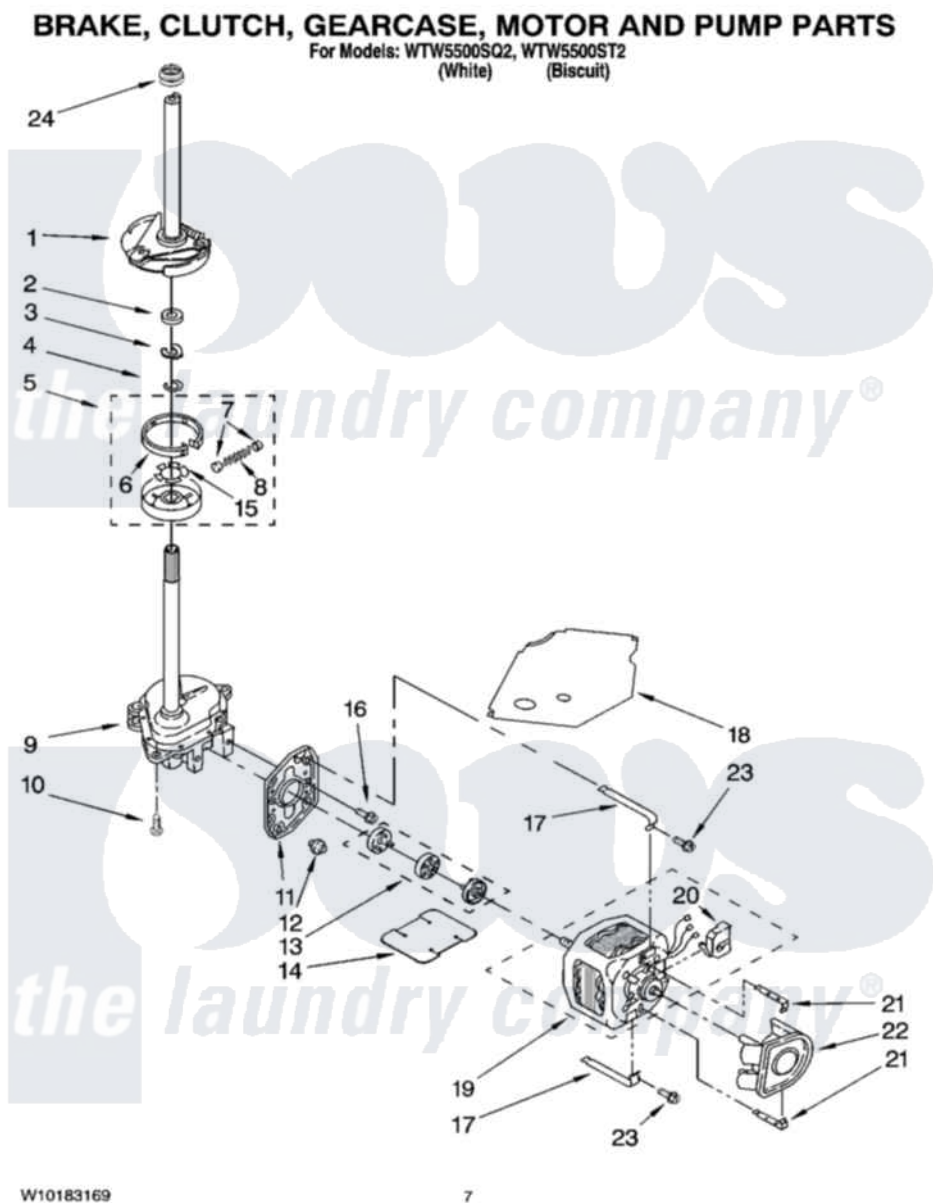

Whirlpool WTW5500ST2 04 - BRAKE, CLUTCH, GEARCASE, MOTOR AND PUMP PARTS

Whirlpool [Residential Whirlpool WTW5500ST2 Washer Parts](#) Parts Diagram 04 - BRAKE, CLUTCH, GEARCASE, MOTOR AND PUMP PARTS
Click on the part number to view part

Item	Original Part Number	Replaced By	Status	Part Description
1	388952	285792		Basketdrive
2	63292			Washer, Spin Tube Thrust
3	62697	W10080230		Ring, Spin Tube Support
4	63283	285353		Ring
5	3951311	285785		Clutch
6	3951308	285790		Lining
7	62646			Cap, Clutch Spring
8	3946792			Spring And Damper Assembly
9	3360630	3360629		Gearcase
10	3357334	3400516		Screw Anti-Rattle
11	62611			Plate, Motor Mount To Gearcase
12	62691			Grommet, Motor
13	3364003	285753A		Coupling
14	3946532			Shield, Motor

15	3355454		Clip, Main Drive
16	3400516		Screw Anti-Rattle
17	W10086010		Retainer, Motor
18	3362089		Shield, Tub To Motor
19	8528157	661600	Motor, Main Drive
20	3952056		Switch, Main Drive Motor
21	8546127		Retainer, Pump
22	3363394		Pump
23	3387485	273556	Screw, 10-16 X 5/8
24	8577374		Seal, Centerpost