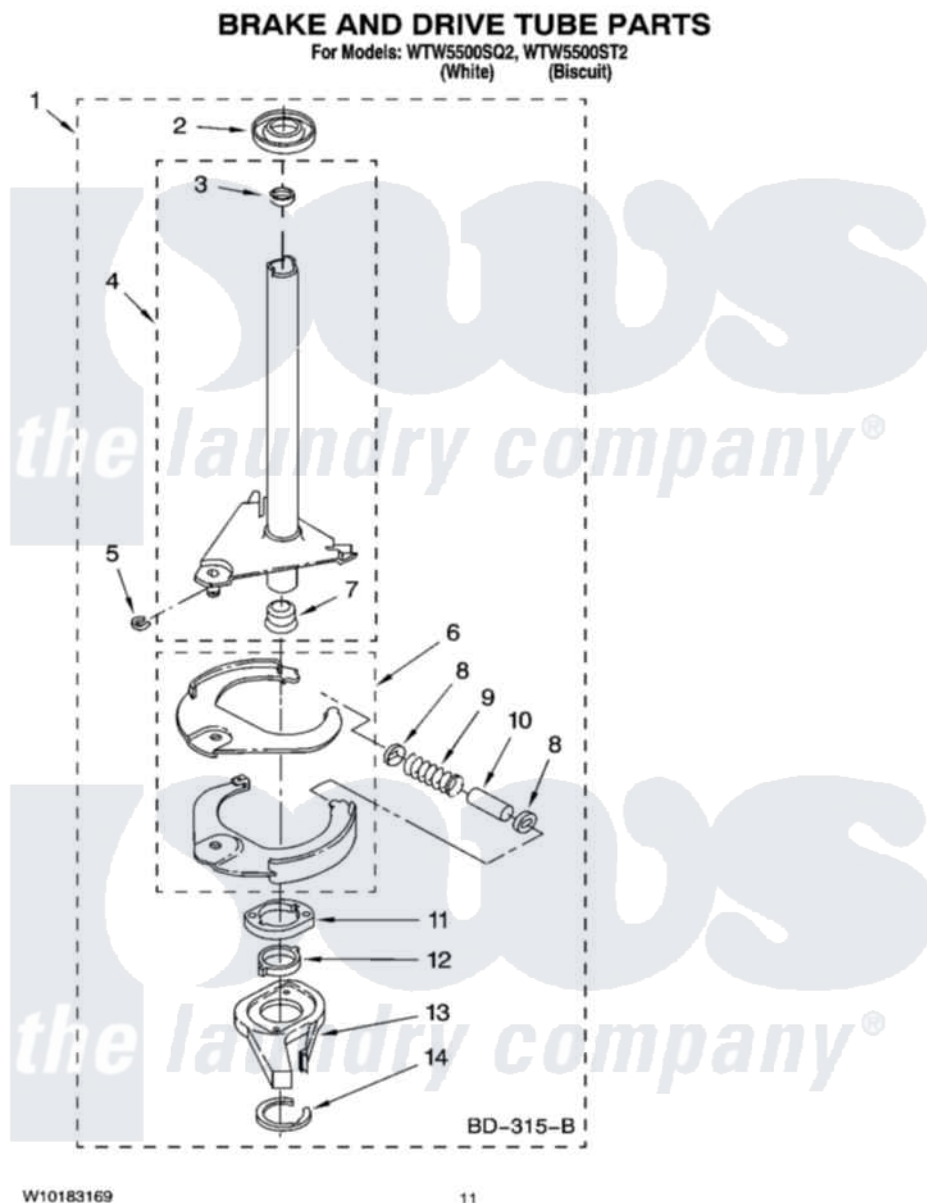

# Whirlpool WTW5500ST2 07 - BRAKE AND DRIVE TUBE PARTS

Whirlpool Residential Whirlpool WTW5500ST2 Washer Parts Parts Diagram 07 - BRAKE AND DRIVE TUBE PARTS  
Click on the part number to view part

Item	Original Part Number	Replaced By	Status	Part Description
1	388952	<a href="#">285792</a>		Basketdrive
2	<a href="#">62658</a>			Ring, Thrust
3	<a href="#">356427</a>			Seal, Spin Pinion
4	64027	<a href="#">64208</a>		Tube-Spin
5	64035	<a href="#">W10083190</a>		Ring, Retaining
6	64232	<a href="#">285438</a>		Shoe-Brake
7	62703	<a href="#">8546462</a>		"T" Bearing, Spin Tube
8	3353956	<a href="#">285658</a>		Sleeve
9	387806		Not Available	Spring, Brake
10	3355360	<a href="#">285658</a>		Sleeve
11	661516	<a href="#">8546461</a>		Cam, Brake Release
12	<a href="#">63022</a>			Sleeve, Cam
13	64194	<a href="#">285790</a>		Lining
14	90368	<a href="#">W10083200</a>		Ring, Retaining
	BLANK		Not Available	Following Parts Not Illustrated
"	<a href="#">285208</a>			Lubricant