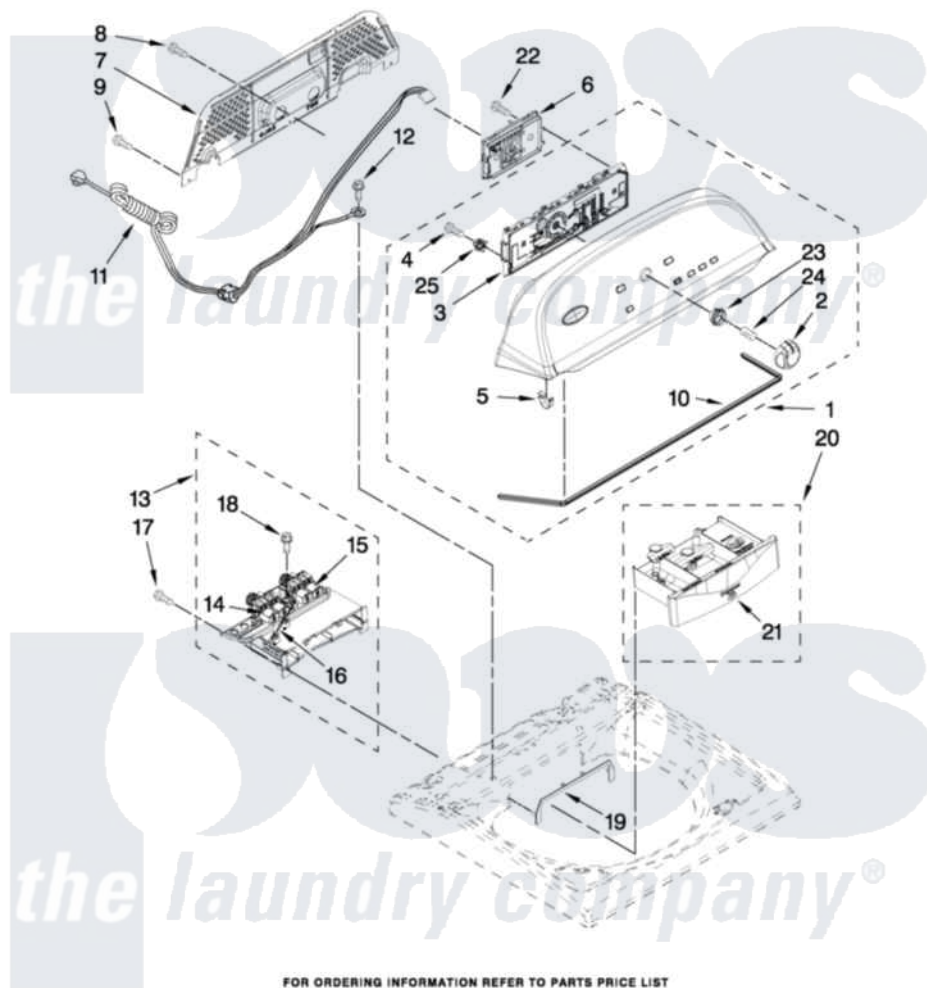

Whirlpool WTW5500XL0 02 - CONSOLE AND DISPENSER PARTS

CONSOLE AND DISPENSER PARTS

For Models: WTW5500XW0, WTW5500XL0
(White) (Silver)

W10313510

FOR ORDERING INFORMATION REFER TO PARTS PRICE LIST

3

Whirlpool [Residential Whirlpool WTW5500XL0 Washer Parts](#) Parts Diagram 02 - CONSOLE AND DISPENSER PARTS
Click on the part number to view part

Item	Original Part Number	Replaced By	Status	Part Description
1	W10238296			Console
"	W10269603			Console
2	W10251392			Knob Assembly
3	W10269602			User Interface
4	W10219342			Screw, Baffle Mounting
5	8312709			Clip-Console
6	W10296016	W10392998		Control Unit Assembly, Machine And Motor
7	W10269597			Panel, Console Rear Cover
8	3390647	488729		Screw
9	1157158	489069		Xxscrew, 10-12 X 1/2
10	W10280079			Seal, Console
11	W10266797			Cord, Power
12	3400076			Screw, Bracket Mounting
13	W10240963	W10432327		Housing Assembly - Dispenser
14	W10240949			Valve, Cold Water Inlet
15	W10240948			Valve, Hot Water Inlet

16	W10240967		Harness, Valve
17	8281163		Screw, Dispenser Housing Mounting
18	97787	W10109200	Screw, Baffle Mounting
19	W10240946		Bezel, Dispenser
20	W10240958		Drawer, Dispenser Assembly
21	W10287476		Handle, Dispenser Drawer Facia
22	9740848		Screw, Mixing Valve Mounting
23	W10325119		Spacer, Knob
24	8536939		Clip, Knob
25	W10274524		Tensioner, Facia