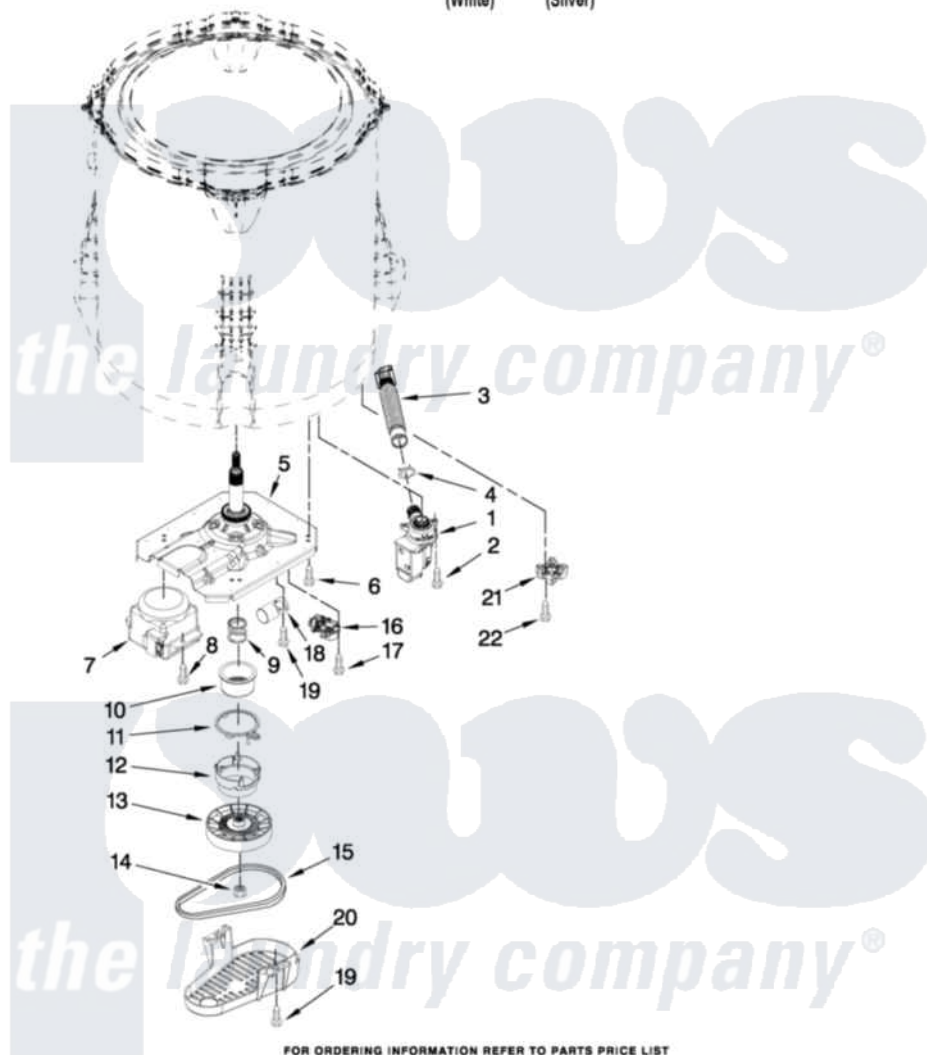

Whirlpool WTW5500XL0 04 - GEARCASE, MOTOR AND PUMP PARTS

GEARCASE, MOTOR AND PUMP PARTS

For Models: WTW5500XW0, WTW5500XL0
(White) (Silver)

FOR ORDERING INFORMATION REFER TO PARTS PRICE LIST

6

W10313510

Whirlpool [Residential Whirlpool WTW5500XL0 Washer Parts](#) Parts Diagram 04 - GEARCASE, MOTOR AND PUMP PARTS

[Click on the part number to view part](#)

Item	Original Part Number	Replaced By	Status	Part Description
1	W10276397			Pump Assembly, Drain
2	W10004910			Screw, 12-16 X 1-1/4
3	W10215091			Hose, Inner Drain Assembly
4	8317496	285655		Clamp, Hose
5	W10006379	W10324649		Gearcase
6	W10249633			Screw, 7.2-1.6 X 30
7	W10249628			Motor, Drive
8	W10094780	W10182109		Screw-Kit
9	W10006382	W10315818		Cam
10	W10006352	W10315818		Cam
11	W10006353	W10315818		Cam
12	W10006354	W10315818		Cam
13	W10006356			Pulley
14	W10163336			Nut, Pulley
15	W10006384			Belt, Drive
16	W10006355			Actuator, Shift

17	9741052	Screw, 6-32 X 1.00
18	W10278117	Capacitor, Motor Run
19	357640	Screw And Washer
20	W10006383	Shield, Pulley Cover
21	W10238318	Counterweight
22	W10238319	Screw, 8-18 X 1.00