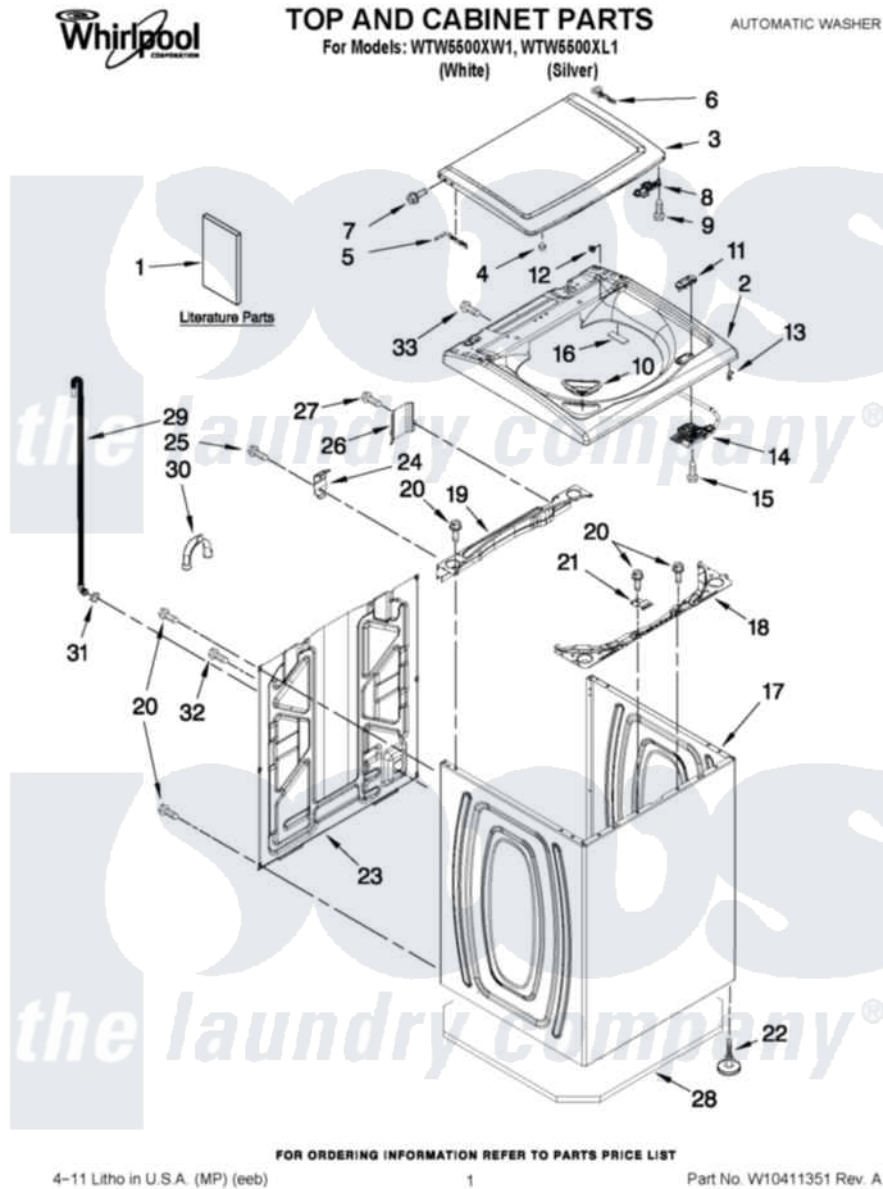

Whirlpool WTW5500XL1 01 - TOP AND CABINET PARTS

Whirlpool [Residential Whirlpool WTW5500XL1 Washer Parts](#) Parts Diagram 01 - TOP AND CABINET PARTS
 Click on the part number to view part

| Item | Original Part Number | Replaced By | Status | Part Description |
|------|---------------------------|-------------|---------------|---|
| 1 | W10240509 | | | Installation Instructions |
| " | W10240510 | | Not Available | INSTALLATION INSTRUCTIONS (SPANISH) |
| " | W10280477 | | Not Available | USE & CARE GUIDE |
| " | W10280504 | | Not Available | INSTRUCTIONS, SOUND SHIELD INSTALLATION |
| " | W10240504 | | Not Available | TECH SHEET IMPROVED WASH |
| " | W10280494 | | Not Available | QUICK START GUIDE |
| " | W10062954 | | Not Available | ENERGY GUIDE |
| 2 | W10246376 | | | Top |
| " | W10256438 | | | Top |
| 3 | W10270529 | | | Lid |
| " | W10276179 | | | Lid |
| 4 | 9724509 | | | Bumper, Lid |
| 5 | W10295775 | | | Hinge, Wire |
| 6 | W10294031 | | | Hinge Wire |