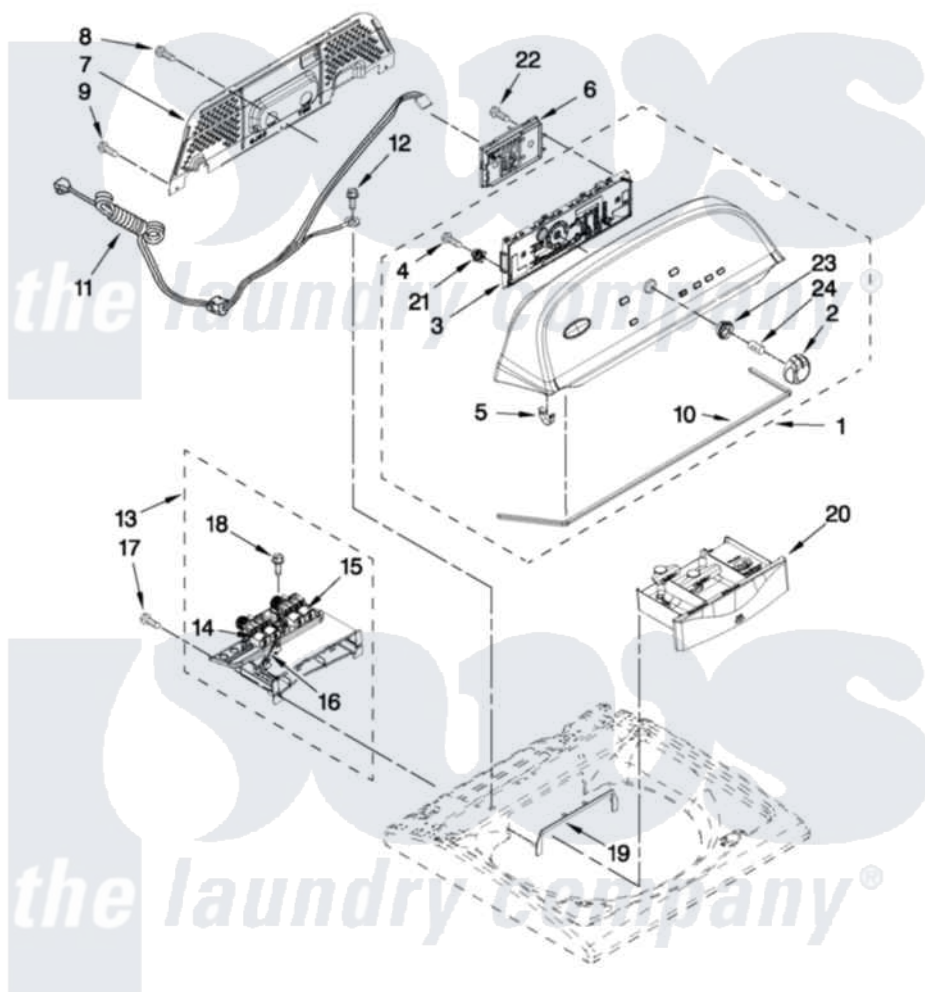

Whirlpool WTW5500XL1 02 - CONSOLE AND DISPENSER PARTS

CONSOLE AND DISPENSER PARTS

For Models: WTW5500XW1, WTW5500XL1
(White) (Silver)

FOR ORDERING INFORMATION REFER TO PARTS PRICE LIST

W10411351

3

Whirlpool [Residential Whirlpool WTW5500XL1 Washer Parts](#) Parts Diagram 02 - CONSOLE AND DISPENSER PARTS
Click on the part number to view part

Item	Original Part Number	Replaced By	Status	Part Description
1	W10238296			Console
"	W10269603			Console
2	W10251392			Knob Assembly
3	W10269602			User Interface
4	W10219342			Screw, Baffle Mounting
5	8312709			Clip-Console
6	W10392998			Control Unit Assembly, Machine And Motor
7	W10269597			Panel, Console Rear Cover
8	3390647	488729		Screw
9	1157158	489069		Xxscrew, 10-12 X 1/2
10	W10280079			Seal, Console
11	W10266797			Cord, Power
12	3400076			Screw, Bracket Mounting
13	W10240963	W10432327		Housing Assembly - Dispenser
14	W10240949			Valve, Cold Water Inlet
15	W10240948			Valve, Hot Water Inlet

16	W10240967		Harness, Valve
17	8281163		Screw, Dispenser Housing Mounting
18	97787	W10109200	Screw, Baffle Mounting
19	W10240946		Bezel, Dispenser
20	W10240958		Drawer, Dispenser Assembly
21	W10274524		Tensioner, Facia
22	9740848		Screw, Mixing Valve Mounting
23	W10325119		Spacer, Knob
24	8536939		Clip, Knob