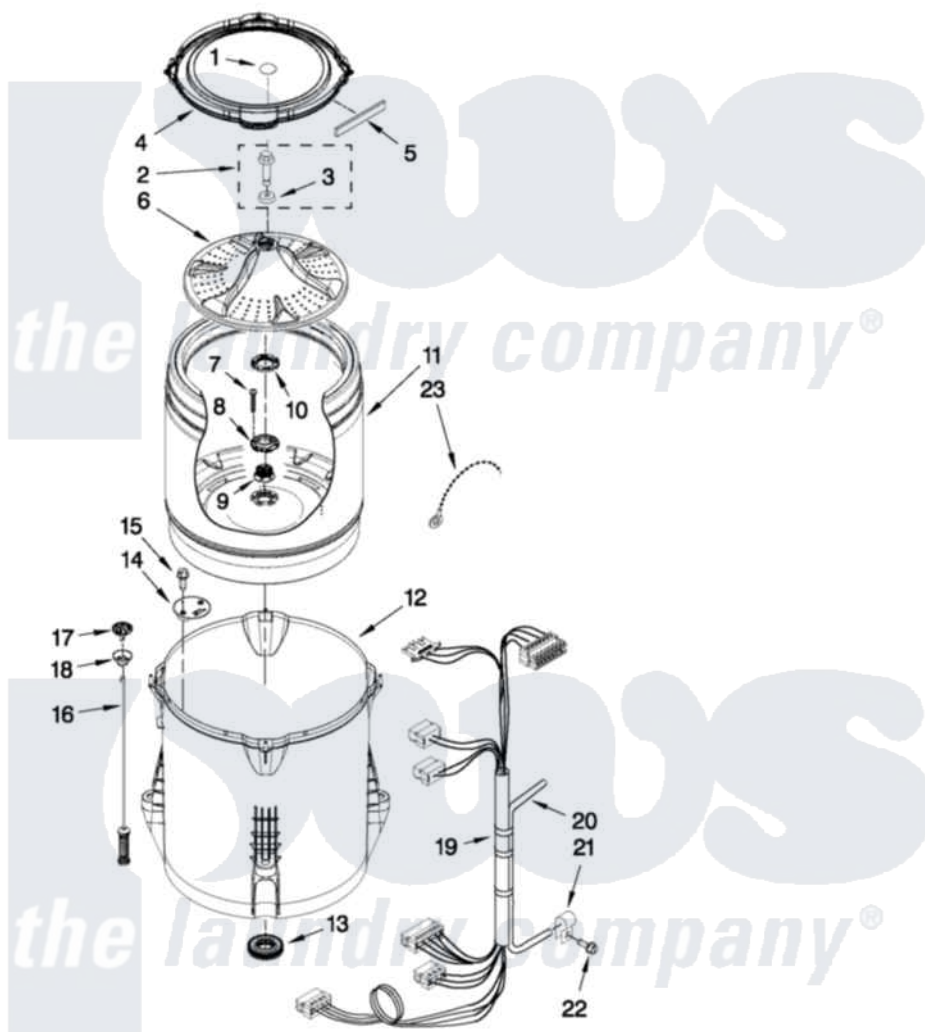

Whirlpool WTW5500XL1 03 - BASKET AND TUB PARTS

BASKET AND TUB PARTS

For Models: WTW5500XW1, WTW5500XL1
(White) (Silver)

W10411351

FOR ORDERING INFORMATION REFER TO PARTS PRICE LIST

5

Whirlpool [Residential Whirlpool WTW5500XL1 Washer Parts](#) Parts Diagram 03 - BASKET AND TUB PARTS
Click on the part number to view part

Item	Original Part Number	Replaced By	Status	Part Description
1	W10305259			Cap, Impeller
2	W10003790			Screw And Washer
3	3949550			Washer
4	W10215146			Tub Ring
5	W10205824			Absorber, Impact
6	W10215118			Impeller
7	8533953			Screw, 8-16 X 1.000
8	W10291415	W10324651		Hub
9	W10291416	W10324651		Hub
10	W10291417	W10324651		Hub
11	W10238268	W10324650		Basket
12	W10238301	W10324648		Tub-Outer
13	W10006371	W10324647		Seal-Tub
14	W10215093			Filter, Drain Pump
15	8533928			Screw, 8-18 X 3/4
16	W10257086	W10317708		Supension

17	W10215136	W10440729	Suspension
18	W10256551	W10440729	Suspension
19	W10328392	W10297443	Harness, Lower
20	8572540	353244	Hose, Pressure Switch
21	W10005430		Clamp, Pressure Hose Retainer
22	8533943	W10109200	Screw, Baffle Mounting
23	3347868	W10339879	Tie, Cable