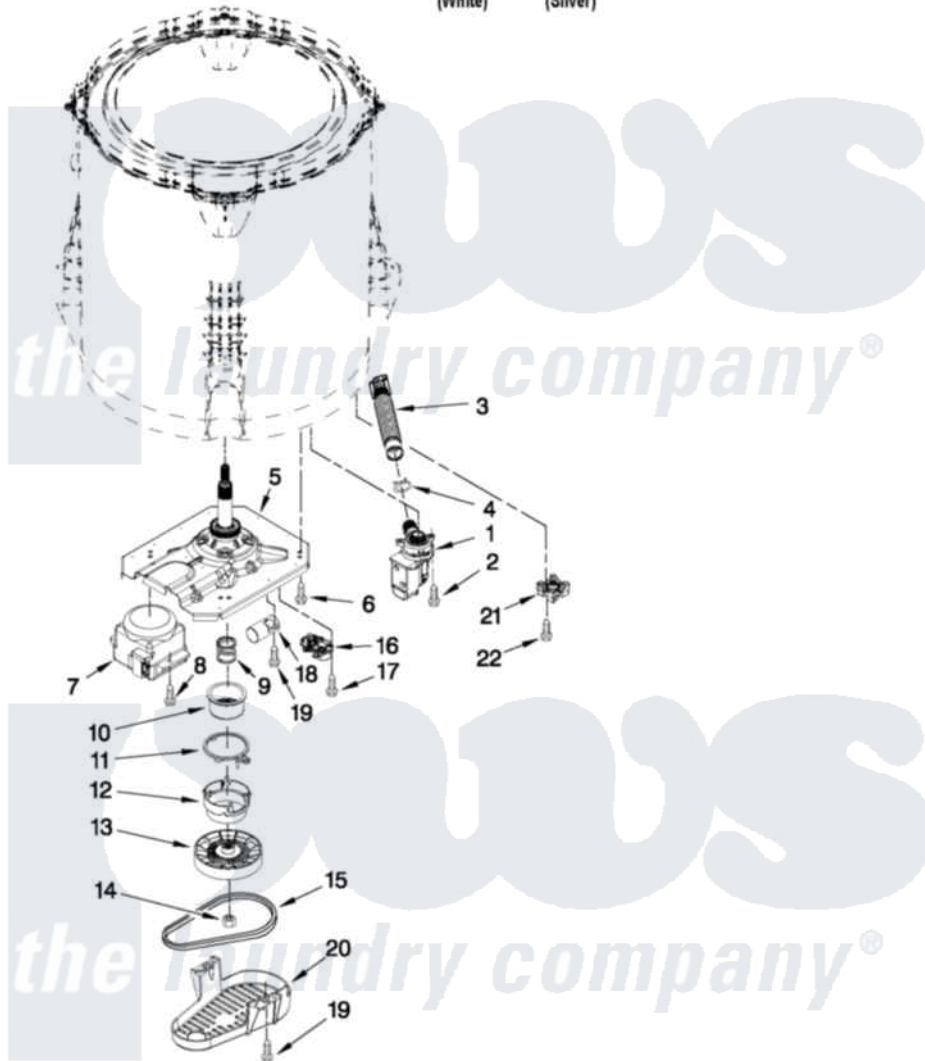

Whirlpool WTW5500XL1 04 - GEARCASE, MOTOR AND PUMP PARTS

GEARCASE, MOTOR AND PUMP PARTS

For Models: WTW5600XW1, WTW5500XL1
(White) (Silver)

FOR ORDERING INFORMATION REFER TO PARTS PRICE LIST

6

W10411351

Whirlpool [Residential Whirlpool WTW5500XL1 Washer Parts](#) Parts Diagram 04 - GEARCASE, MOTOR AND PUMP PARTS

[Click on the part number to view part](#)

Item	Original Part Number	Replaced By	Status	Part Description
1	W10276397			Pump Assembly, Drain
2	W10004910			Screw, 12-16 X 1-1/4
3	W10215091			Hose, Inner Drain Assembly
4	8317496	285655		Clamp, Hose
5	W10006379	W10324649		Gearcase
6	W10249633			Screw, 7.2-1.6 X 30
7	W10249628			Motor, Drive
8	W10094780	W10182109		Screw-Kit
9	W10006382	W10315818		Cam
10	W10006352	W10315818		Cam
11	W10006353	W10315818		Cam
12	W10006354	W10315818		Cam
13	W10006356			Pulley
14	W10163336			Nut, Pulley
15	W10006384			Belt, Drive
16	W10006355			Actuator, Shift

17	9741052	Screw, 6-32 X 1.00
18	W10278117	Capacitor, Motor Run
19	357640	Screw And Washer
20	W10006383	Shield, Pulley Cover
21	W10238318	Counterweight
22	W10238319	Screw, 8-18 X 1.00