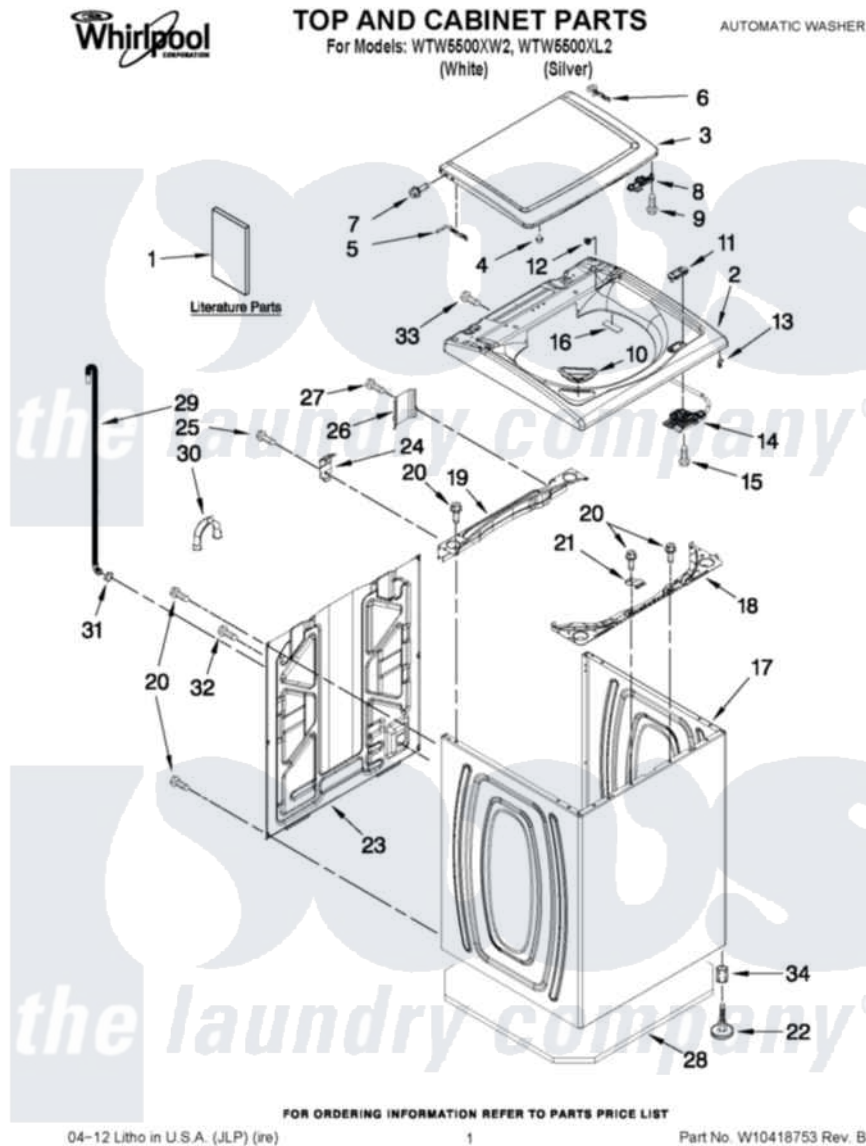

# Whirlpool WTW5500XL2 01 - TOP AND CABINET PARTS

Whirlpool [Residential Whirlpool WTW5500XL2 Washer Parts](#) Parts Diagram 01 - TOP AND CABINET PARTS  
 Click on the part number to view part

Item	Original Part Number	Replaced By	Status	Part Description
1	<a href="#">W10240509</a>			Installation Instructions
"	W10240510		Not Available	INSTALLATION INSTRUCTIONS (SPANISH)
"	W10280477		Not Available	USE & CARE GUIDE
"	W10280504		Not Available	INSTRUCTIONS, SOUND SHIELD INSTALLATION
"	W10240504		Not Available	TECH SHEET IMPROVED WASH
"	W10280494		Not Available	QUICK START GUIDE
"	W10423554		Not Available	ENERGY GUIDE
2	<a href="#">W10246376</a>			Top
"	<a href="#">W10256438</a>			Top
3	<a href="#">W10270529</a>			Lid
"	<a href="#">W10276179</a>			Lid
4	<a href="#">9724509</a>			Bumper, Lid
5	<a href="#">W10295775</a>			Hinge, Wire
6	<a href="#">W10294031</a>			Hinge Wire