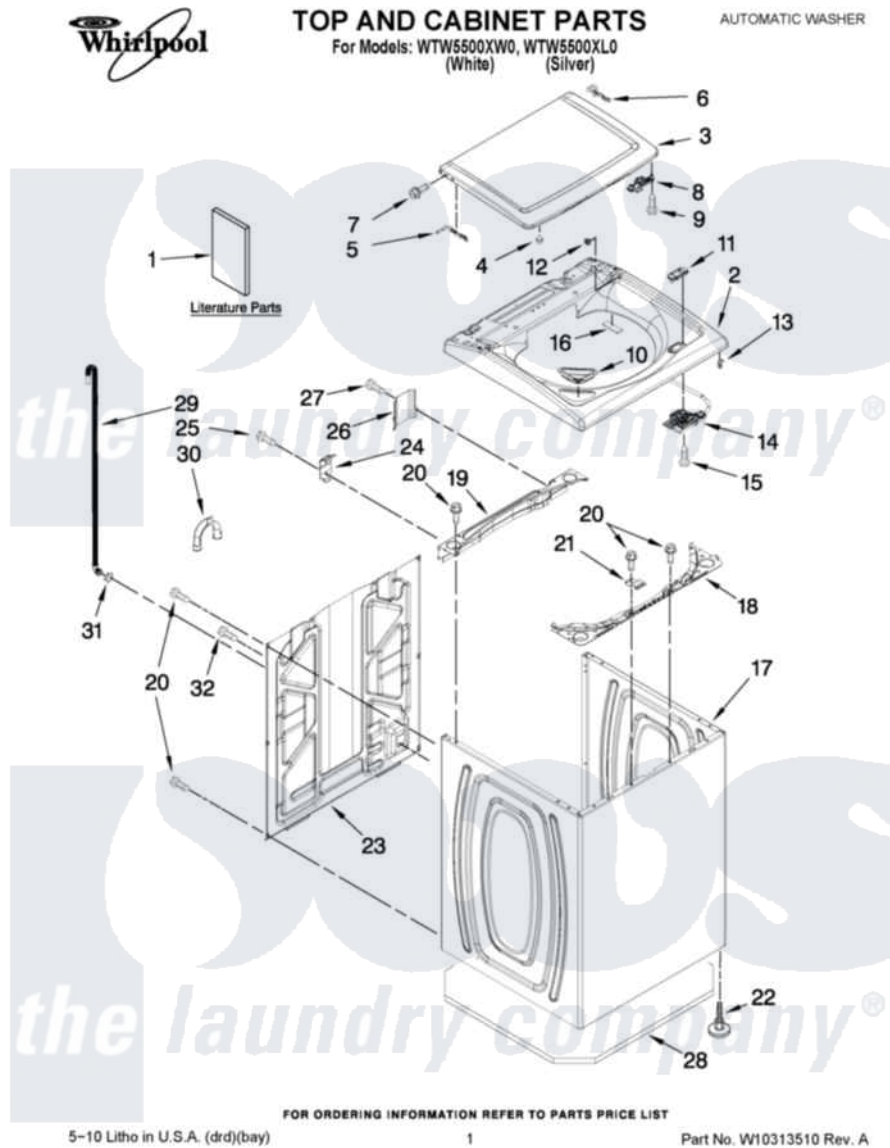

Whirlpool WTW5500XW0 01 - TOP AND CABINET PARTS

Whirlpool Residential Whirlpool WTW5500XW0 Washer Parts Parts Diagram 01 - TOP AND CABINET PARTS
 Click on the part number to view part

Item	Original Part Number	Replaced By	Status	Part Description
1	W10240509			Installation Instructions
"	W10240510		Not Available	INSTALLATION INSTRUCTIONS (SPANISH)
"	W10280477		Not Available	USE & CARE GUIDE
"	W10280504		Not Available	INSTRUCTIONS, SOUND SHIELD INSTALLATION
"	W10240504		Not Available	TECH SHEET IMPROVED WASH
"	W10026652		Not Available	Improved Wash Performance Sheet (English/French)
"	W10178406		Not Available	Improved Wash Performance Sheet (Spanish)
"	W10280494		Not Available	QUICK START GUIDE
"	W10062920		Not Available	ENERGY GUIDE
2	W10246376			Top
"	W10256438			Top
3	W10270529			Lid
"	W10276179			Lid