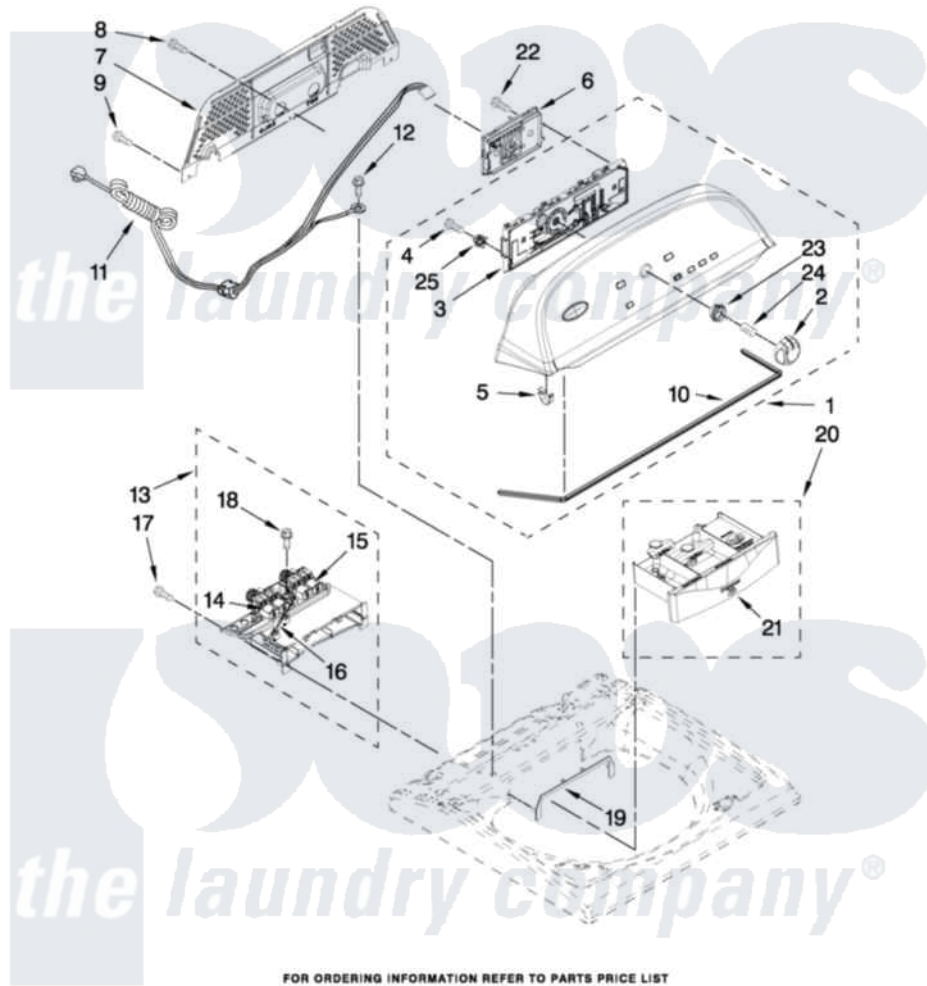

Whirlpool WTW5500XW0 02 - CONSOLE AND DISPENSER PARTS

CONSOLE AND DISPENSER PARTS

For Models: WTW5500XW0, WTW5500XL0
(White) (Silver)

W10313510

FOR ORDERING INFORMATION REFER TO PARTS PRICE LIST

3

Whirlpool [Residential Whirlpool WTW5500XW0 Washer Parts](#) Parts Diagram 02 - CONSOLE AND DISPENSER PARTS
Click on the part number to view part

Item	Original Part Number	Replaced By	Status	Part Description
1	W10238296			Console
"	W10269603			Console
2	W10251392			Knob Assembly
3	W10269602			User Interface
4	W10219342			Screw, Baffle Mounting
5	8312709			Clip-Console
6	W10296016	W10392998		Control Unit Assembly, Machine And Motor
7	W10269597			Panel, Console Rear Cover
8	3390647	488729		Screw
9	1157158	489069		Xxscrew, 10-12 X 1/2
10	W10280079			Seal, Console
11	W10266797			Cord, Power
12	3400076			Screw, Bracket Mounting
13	W10240963	W10432327		Housing Assembly - Dispenser
14	W10240949			Valve, Cold Water Inlet
15	W10240948			Valve, Hot Water Inlet

16	W10240967		Harness, Valve
17	8281163		Screw, Dispenser Housing Mounting
18	97787	W10109200	Screw, Baffle Mounting
19	W10240946		Bezel, Dispenser
20	W10240958		Drawer, Dispenser Assembly
21	W10287476		Handle, Dispenser Drawer Facia
22	9740848		Screw, Mixing Valve Mounting
23	W10325119		Spacer, Knob
24	8536939		Clip, Knob
25	W10274524		Tensioner, Facia