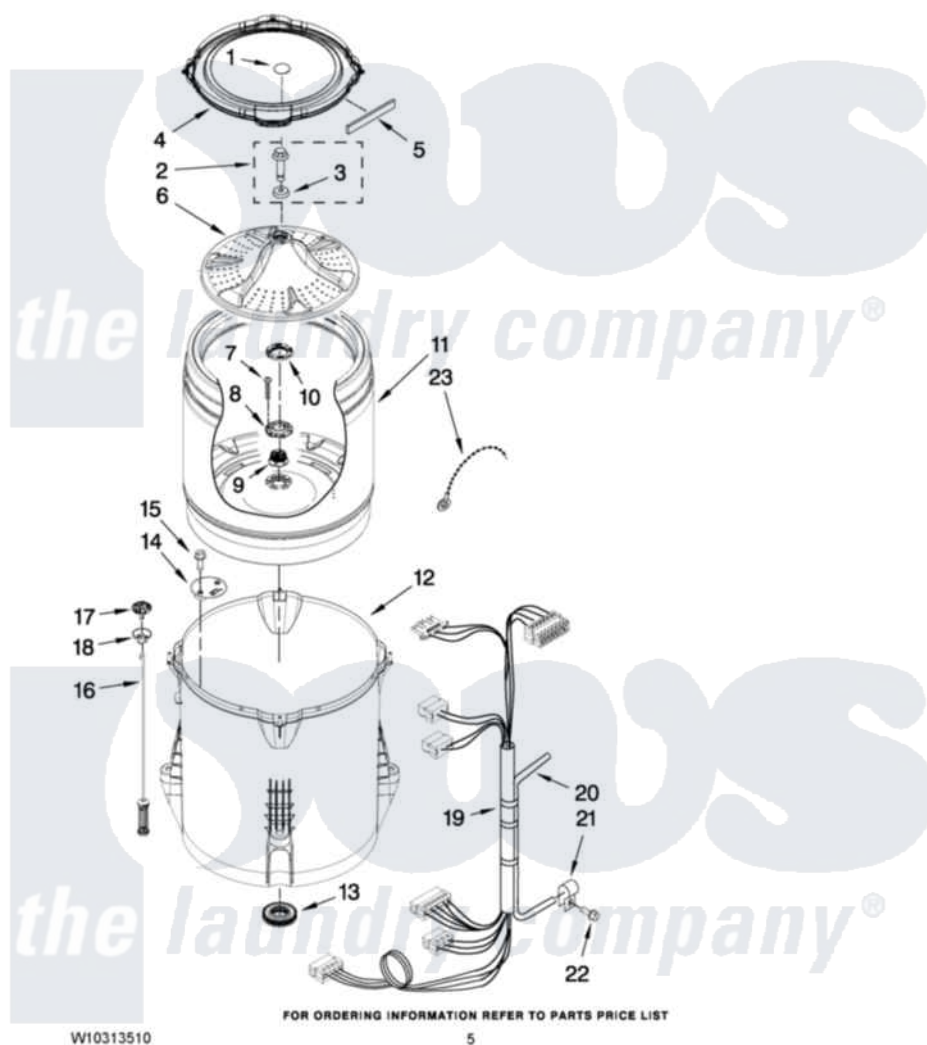

# Whirlpool WTW5500XW0 03 - BASKET AND TUB PARTS

## BASKET AND TUB PARTS

For Models: WTW5500XW0, WTW5500XLO  
(White) (Silver)

Whirlpool [Residential Whirlpool WTW5500XW0 Washer Parts](#) Parts Diagram 03 - BASKET AND TUB PARTS  
Click on the part number to view part

Item	Original Part Number	Replaced By	Status	Part Description
1	<a href="#">W10305259</a>			Cap, Impeller
2	<a href="#">W10003790</a>			Screw And Washer
3	<a href="#">3949550</a>			Washer
4	<a href="#">W10215146</a>			Tub Ring
5	<a href="#">W10205824</a>			Absorber, Impact
6	<a href="#">W10215118</a>			Impeller
7	<a href="#">8533953</a>			Screw, 8-16 X 1.000
8	W10291415	<a href="#">W10324651</a>		Hub
9	W10291416	<a href="#">W10324651</a>		Hub
10	W10291417	<a href="#">W10324651</a>		Hub
11	W10238268	<a href="#">W10324650</a>		Basket
12	W10238301	<a href="#">W10324648</a>		Tub-Outer
13	W10006371	<a href="#">W10324647</a>		Seal-Tub
14	<a href="#">W10215093</a>			Filter, Drain Pump
15	<a href="#">8533928</a>			Screw, 8-18 X 3/4
16	W10257086	<a href="#">W10317708</a>		Supsension

17	W10215136	<a href="#">W10440729</a>	Suspension
18	W10256551	<a href="#">W10440729</a>	Suspension
19	W10252578	<a href="#">W10297443</a>	Harness, Lower
20	W10312655	<a href="#">353244</a>	Hose, Pressure Switch
21	<a href="#">W10005430</a>		Clamp, Pressure Hose Retainer
22	8533943	<a href="#">W10109200</a>	Screw, Baffle Mounting
23	3347868	<a href="#">W10339879</a>	Tie, Cable