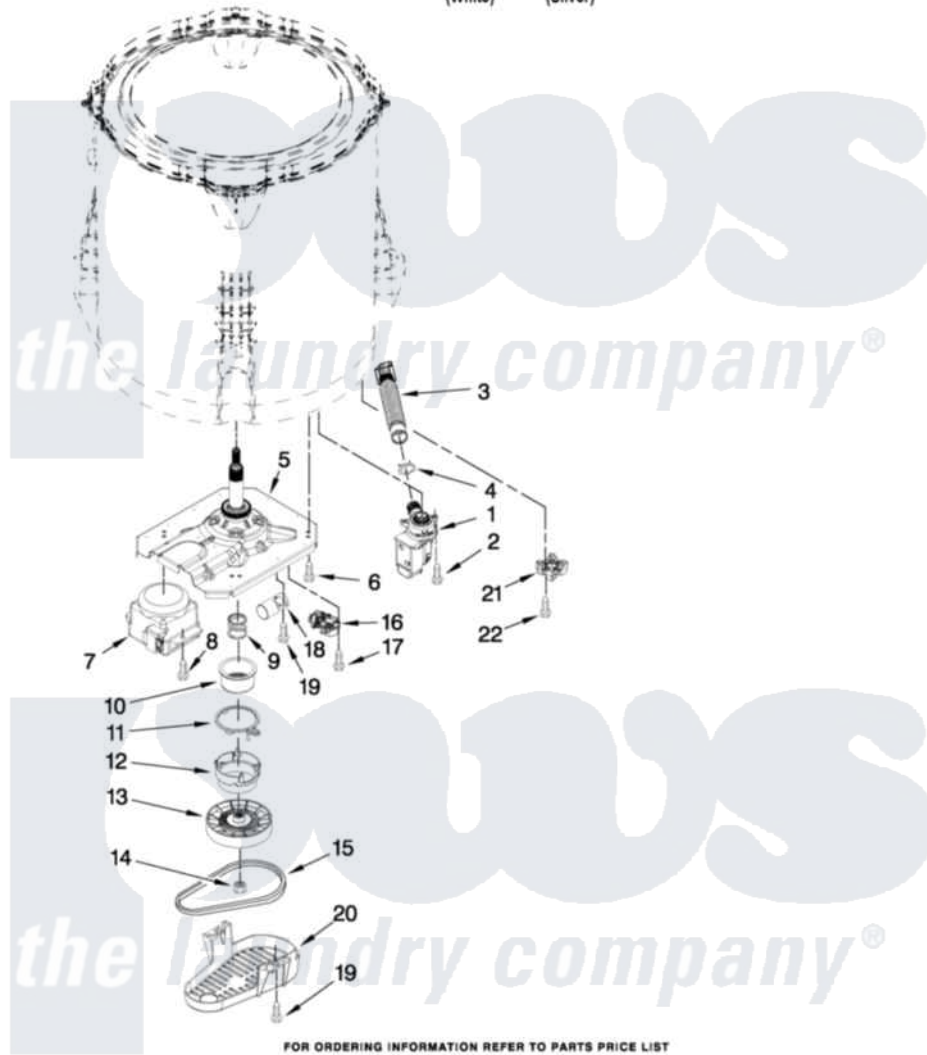

# Whirlpool WTW5500XW0 04 - GEARCASE, MOTOR AND PUMP PARTS

## GEARCASE, MOTOR AND PUMP PARTS

For Models: WTW5500XW0 (White) WTW5500XLO (Silver)

FOR ORDERING INFORMATION REFER TO PARTS PRICE LIST

6

W10313510

### Whirlpool Residential Whirlpool WTW5500XW0 Washer Parts Parts Diagram 04 - GEARCASE, MOTOR AND PUMP PARTS

Click on the part number to view part

Item	Original Part Number	Replaced By	Status	Part Description
1	<a href="#">W10276397</a>			Pump Assembly, Drain
2	<a href="#">W10004910</a>			Screw, 12-16 X 1-1/4
3	<a href="#">W10215091</a>			Hose, Inner Drain Assembly
4	8317496	<a href="#">285655</a>		Clamp, Hose
5	W10006379	<a href="#">W10324649</a>		Gearcase
6	<a href="#">W10249633</a>			Screw, 7.2-1.6 X 30
7	<a href="#">W10249628</a>			Motor, Drive
8	W10094780	<a href="#">W10182109</a>		Screw-Kit
9	W10006382	<a href="#">W10315818</a>		Cam
10	W10006352	<a href="#">W10315818</a>		Cam
11	W10006353	<a href="#">W10315818</a>		Cam
12	W10006354	<a href="#">W10315818</a>		Cam
13	<a href="#">W10006356</a>			Pulley
14	<a href="#">W10163336</a>			Nut, Pulley
15	<a href="#">W10006384</a>			Belt, Drive
16	<a href="#">W10006355</a>			Actuator, Shift

17	<a href="#">9741052</a>	Screw, 6-32 X 1.00
18	<a href="#">W10278117</a>	Capacitor, Motor Run
19	<a href="#">357640</a>	Screw And Washer
20	<a href="#">W10006383</a>	Shield, Pulley Cover
21	<a href="#">W10238318</a>	Counterweight
22	<a href="#">W10238319</a>	Screw, 8-18 X 1.00