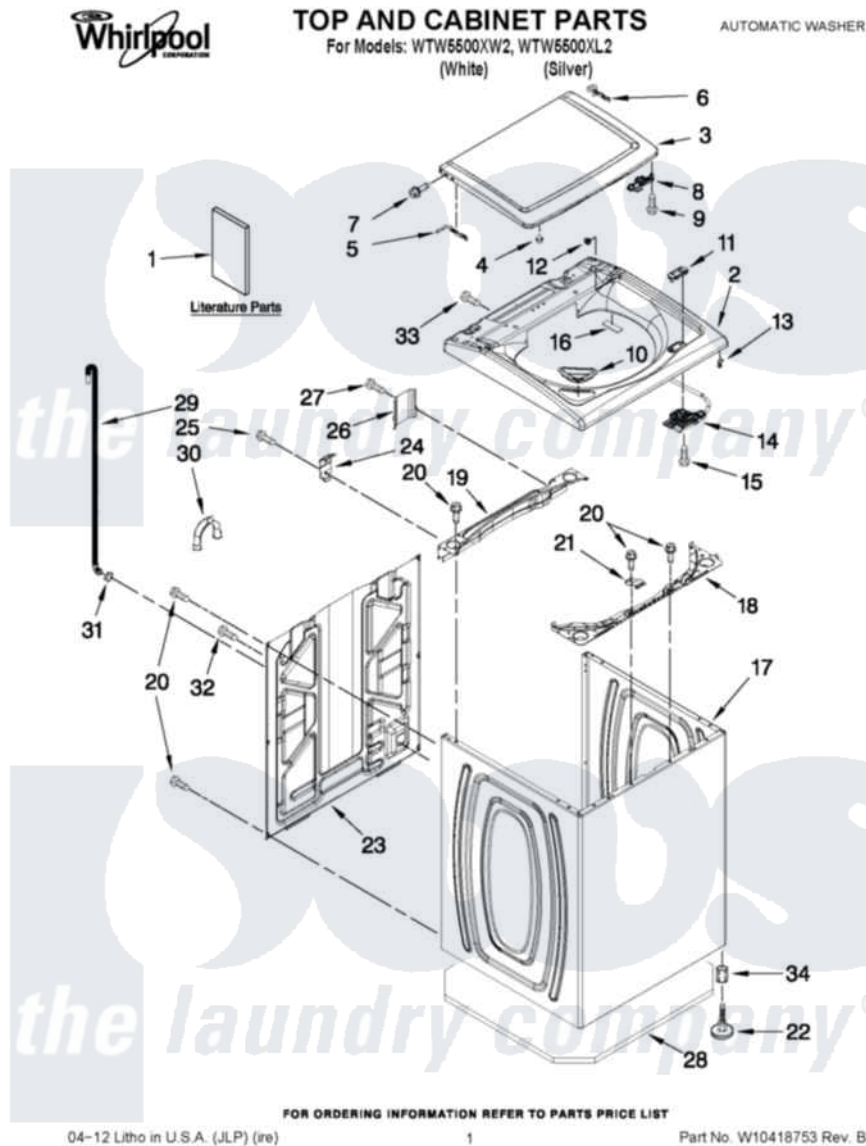

Whirlpool WTW5500XW2 01 - TOP AND CABINET PARTS

Whirlpool Residential Whirlpool WTW5500XW2 Washer Parts Parts Diagram 01 - TOP AND CABINET PARTS
 Click on the part number to view part

Item	Original Part Number	Replaced By	Status	Part Description
1	W10240509			Installation Instructions
"	W10240510		Not Available	INSTALLATION INSTRUCTIONS (SPANISH)
"	W10280477		Not Available	USE & CARE GUIDE
"	W10280504		Not Available	INSTRUCTIONS, SOUND SHIELD INSTALLATION
"	W10240504		Not Available	TECH SHEET IMPROVED WASH
"	W10280494		Not Available	QUICK START GUIDE
"	W10423554		Not Available	ENERGY GUIDE
2	W10246376			Top
"	W10256438			Top
3	W10270529			Lid
"	W10276179			Lid
4	9724509			Bumper, Lid
5	W10295775			Hinge, Wire
6	W10294031			Hinge Wire

7	W10119828		Screw, Lid Hinge Mounting
8	W10240513		Strike, Lid Lock
"	W10240514		Strike, Lid Lock
9	W10273971		Screw, 6-19 X 1/2
10	W10240977		Dispenser, Bleach
"	W10304138		Dispenser, Bleach
11	W10392041		Bezel, Lid Lock
"	W10392092		Bezel, Lid Lock
12	W10293272		Bearing, Lid Hinge
"	W10293230		Bearing, Lid Hinge
13	90016		Clip, Pressure Switch Hose
14	W10238287	W10404050	Latch
15	8281163		Screw, Dispenser Housing Mounting
16	W10330080		Pad, Lid Hinge
17	W10251994	W10338650	Cabinet
"	W10240528	W10338651	Cabinet
18	W10215098		Brace, Cabinet Top Front
19	W10215099		Brace, Cabinet Top Rear
20	1157158	489069	Xxscrew, 10-12 X 1/2
21	W10248088		Lock, Top
22	W10335586	W10397767	Foot Assembly, Leveling
23	W10250884		Panel Rear
24	W10215102		Hinge, Top
25	W10142728	3370225	Screw
26	W10215139		Cover, Harness
27	3400076		Screw, Bracket Mounting
28	W10317148	W10319260	Sound Absr
29	W10221546		Hose, Outer Drain Assembly
30	W10280024		U-Bend, Drain Hose
31	356138		Clamp, Hose
32	9740848		Screw, Mixing Valve Mounting
33	3400061		Screw, Dispenser Housing Mounting
34	3359452		Nut, Lock