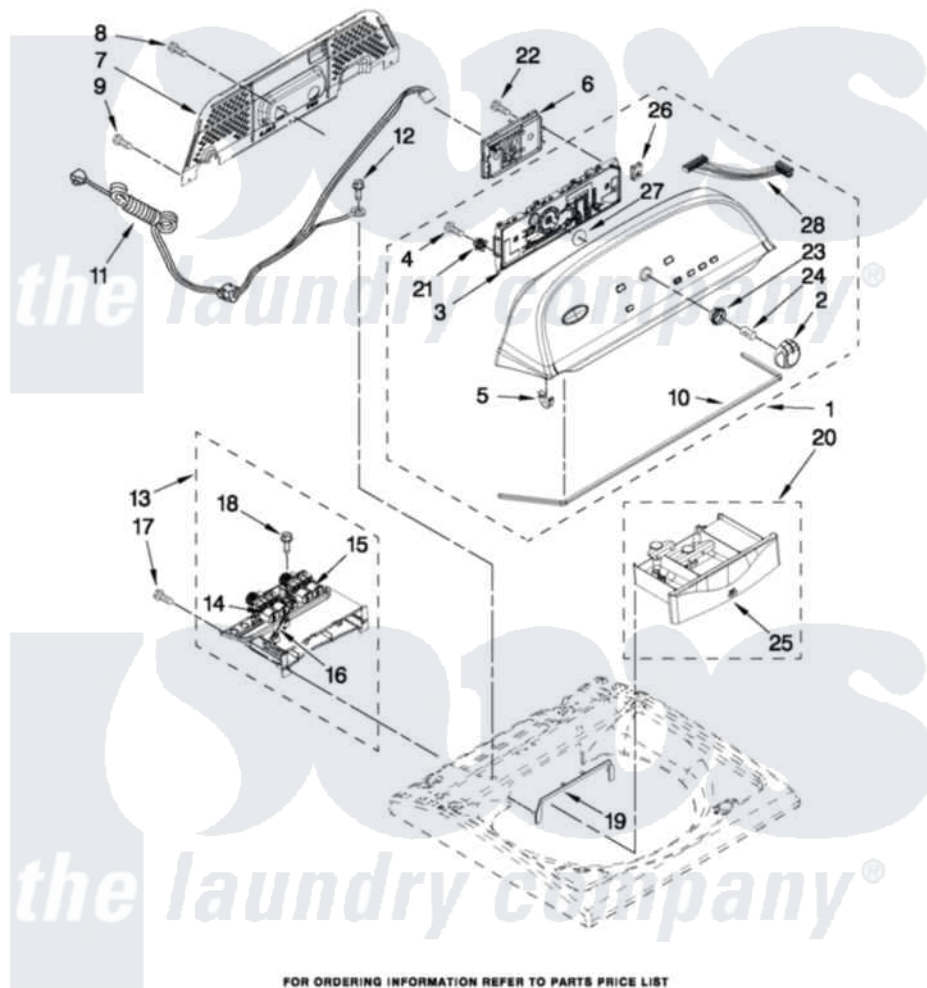

Whirlpool WTW5500XW2 02 - CONSOLE AND DISPENSER PARTS

CONSOLE AND DISPENSER PARTS

For Models: WTW5500XW2, WTW5500XL2
(White) (Silver)

W10418753

FOR ORDERING INFORMATION REFER TO PARTS PRICE LIST

3

Whirlpool [Residential Whirlpool WTW5500XW2 Washer Parts](#) Parts Diagram 02 - CONSOLE AND DISPENSER PARTS
Click on the part number to view part

Item	Original Part Number	Replaced By	Status	Part Description
1	W10238296			Console
"	W10269603			Console
2	W10251392			Knob Assembly
3	W10269602			User Interface
4	W10219342			Screw, Baffle Mounting
5	8312709			Clip-Console
6	W10405824	W10445819		Control Unit Assembly, Machine And Motor
7	W10269597			Panel, Console Rear Cover
8	3390647	488729		Screw
9	1157158	489069		Xxscrew, 10-12 X 1/2
10	W10280079			Seal, Console
11	W10266797			Cord, Power
12	3400076			Screw, Bracket Mounting
13	W10240963	W10432327		Housing Assembly - Dispenser
14	W10240949			Valve, Cold Water Inlet
15	W10240948			Valve, Hot Water Inlet

16	W10343675	W10240967	Harness, Valve
17	8281163		Screw, Dispenser Housing Mounting
18	97787	W10109200	Screw, Baffle Mounting
19	W10240946		Bezel, Dispenser
20	W10240958		Drawer, Dispenser Assembly
21	W10274524		Tensioner, Facia
22	9740848		Screw, Mixing Valve Mounting
23	W10325119		Spacer, Knob
24	8536939		Clip, Knob
25	W10287476		Handle, Dispenser Drawer Facia
26	W10298336		8-18 Nch, U-Type NUT
27	W10323092		Seal, User Interface
28	W10285493		Harness, User Interface