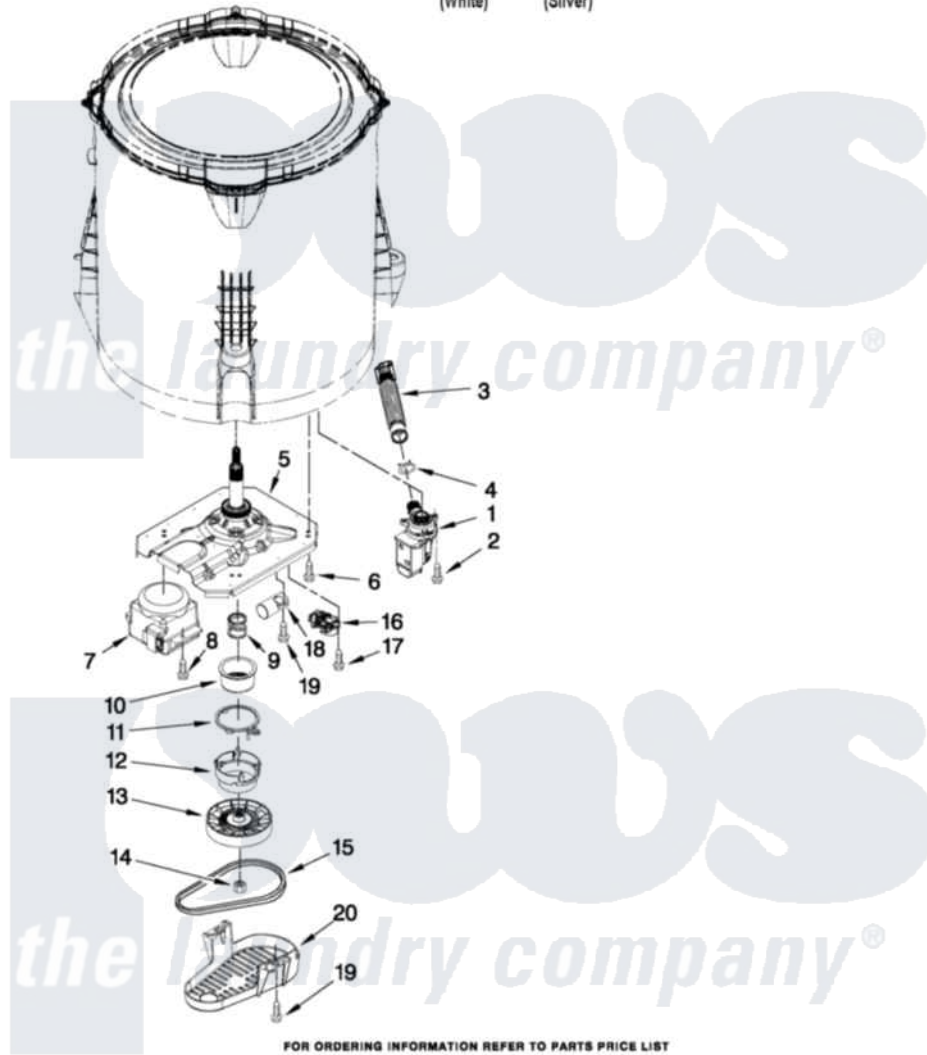

Whirlpool WTW5500XW2 04 - GEARCASE, MOTOR AND PUMP PARTS

GEARCASE, MOTOR AND PUMP PARTS

For Models: WTW5500XW2, WTW5500XL2
(White) (Silver)

FOR ORDERING INFORMATION REFER TO PARTS PRICE LIST

6

W10418753

Whirlpool Residential Whirlpool WTW5500XW2 Washer Parts Parts Diagram 04 - GEARCASE, MOTOR AND PUMP PARTS

Click on the part number to view part

Item	Original Part Number	Replaced By	Status	Part Description
1	W10276397			Pump Assembly, Drain
2	W10004910			Screw, 12-16 X 1-1/4
3	W10215091			Hose, Inner Drain Assembly
4	8317496	285655		Clamp, Hose
5	W10006379	W10324649		Gearcase
6	W10249633			Screw, 7.2-1.6 X 30
7	W10249628			Motor, Drive
8	W10094780	W10182109		Screw-Kit
9	W10006382	W10315818		Cam
10	W10006352	W10315818		Cam
11	W10006353	W10315818		Cam
12	W10006354	W10315818		Cam
13	W10006356			Pulley
14	W10163336			Nut, Pulley
15	W10006384			Belt, Drive
16	W10006355			Actuator, Shift

17	9741052	Screw, 6-32 X 1.00
18	W10278117	Capacitor, Motor Run
19	357640	Screw And Washer
20	W10006383	Shield, Pulley Cover