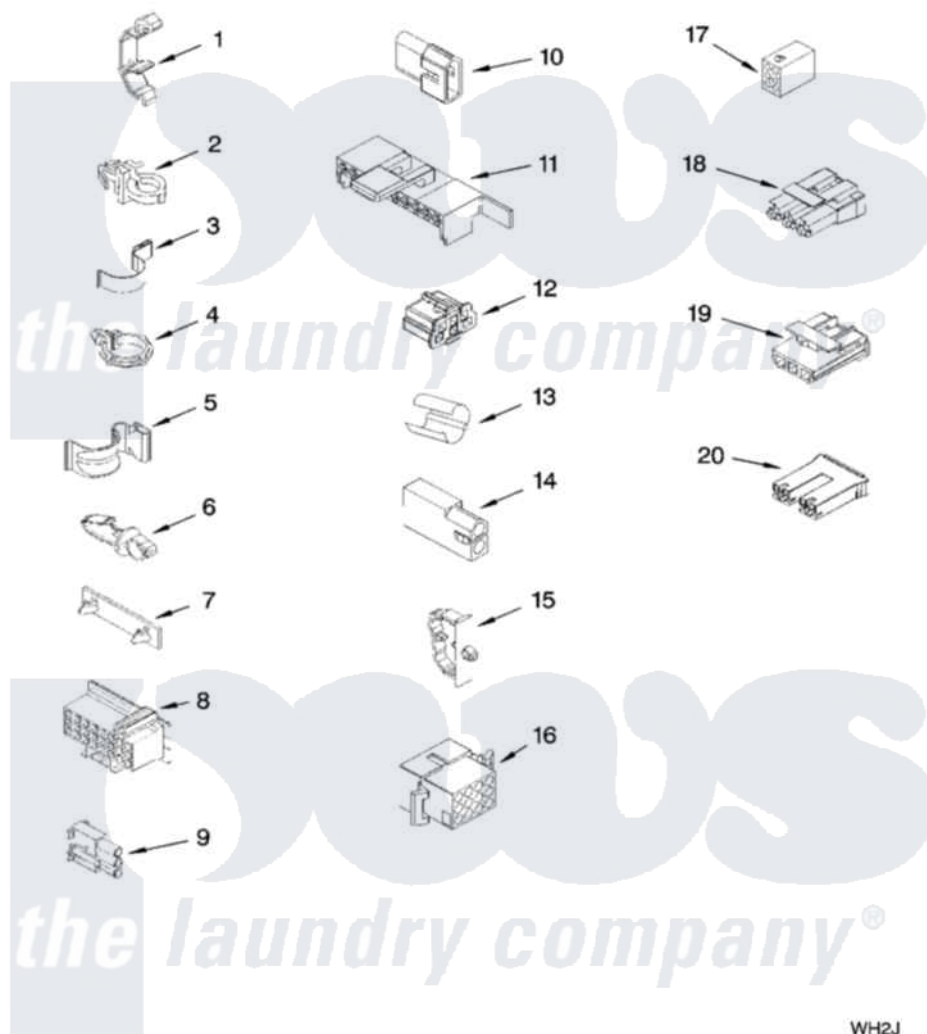

# Whirlpool WTW5505SQ0 06 - WIRING HARNESS PARTS

## WIRING HARNESS PARTS

For Model: WTW5505SQ0  
(White)

8181416

9

WH2J

Whirlpool [Residential Whirlpool WTW5505SQ0 Washer Parts](#) Parts Diagram 06 - WIRING HARNESS PARTS  
Click on the part number to view part

Item	Original Part Number	Replaced By	Status	Part Description
1	<a href="#">3349557</a>			Retainer, Harness
2	388498		Not Available	Clip, Harness
3	3347812	<a href="#">8528351</a>		Clip
4	3352501	<a href="#">8559320</a>		Restraint, Hose
5	<a href="#">90016</a>			Clip, Pressure Switch Hose
6	3390496	<a href="#">8281256</a>		Clip, Harness
7	<a href="#">389379</a>			Retainer, Side To Feature Panel
8	<a href="#">3948614</a>			Disconnect Block
"	<a href="#">352089</a>			Timer, Block Disconnect
9	<a href="#">62889</a>			Receptacle, Terminal
10	<a href="#">353424</a>			Plug, Terminal
11	<a href="#">62505</a>			Block, Disconnect
12	<a href="#">3347243</a>			Block, Disconnect
13	<a href="#">63523</a>			Harness, Protector
14	<a href="#">717252</a>			Receptacle, Terminal
15	<a href="#">3352944</a>			Clip, Harness

16	3390423		Not Available	Block, Disconnect (12-Way) (Timer) (Use Term. 94613)
17	3347730		Not Available	Receptacle, (6-Way) (Use Term. 94613)
18	3948617	<a href="#">2172937</a>		Connector
19	<a href="#">3360056</a>			Connector
20	<a href="#">3354925</a>			Block, Connector
"	<a href="#">3354926</a>			Block, Connector