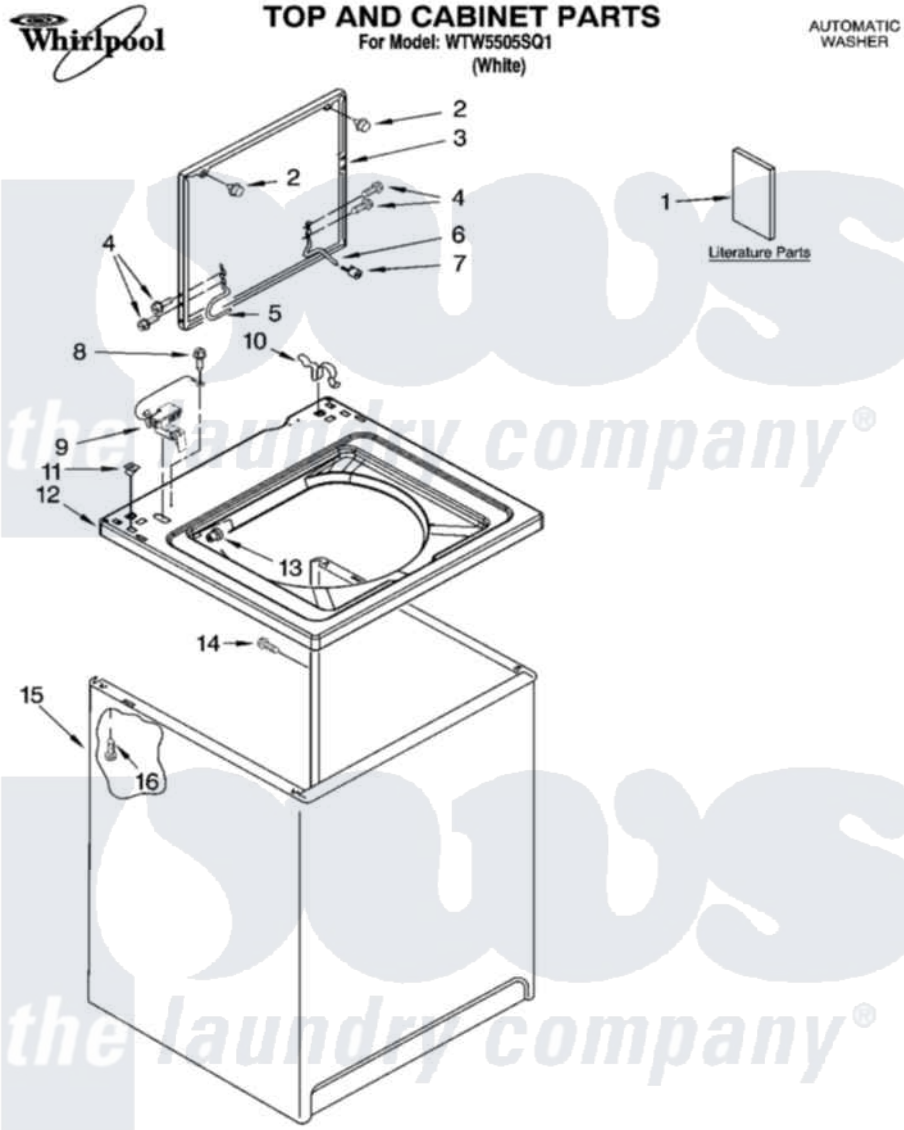

Whirlpool WTW5505SQ1 01 - TOP AND CABINET PARTS

02-07 Litho in U.S.A. (drd)

1

Part No. W10118744 Rev. A

[Whirlpool Residential Whirlpool WTW5505SQ1 Washer Parts](#) Parts Diagram 01 - TOP AND CABINET PARTS

[Click on the part number to view part](#)

Item	Original Part Number	Replaced By	Status	Part Description
1	W10044800			Installation Instructions
"	3957874		Not Available	Feature Sheet
"	3955884			Use And Care Guide
"	W10114626		Not Available	Wiring Diagram
"	W10023792		Not Available	Energy Guide
"	BLANK		Not Available	Following May Be Purchased DO-IT-YOURSELF REPAIR MANUALS
"	4313896			Do-It-Yourself Repair Manuals
2	9724509			Bumper, Lid
3	8542383	W10193857		Lid
4	W10119872	W10119828		Screw, Lid Hinge Mounting
5	8318088			Hinge, Lid
6	54583			Hinge, Lid
7	19119			Bumper, Lid Hinge
8	3351614			Screw, Gearcase Cover Mounting

9	8318084	Switch, Lid
10	62780	Clip, Top And Cabinet And Rear Panel
11	357213	Nut, Push-In
12	8541621	Top
13	21258	Bearing, Lid Hinge
14	3357011	308685 Side Trim)
15	63128	Cabinet
16	3390631	Screw, 10-16 X 3/8