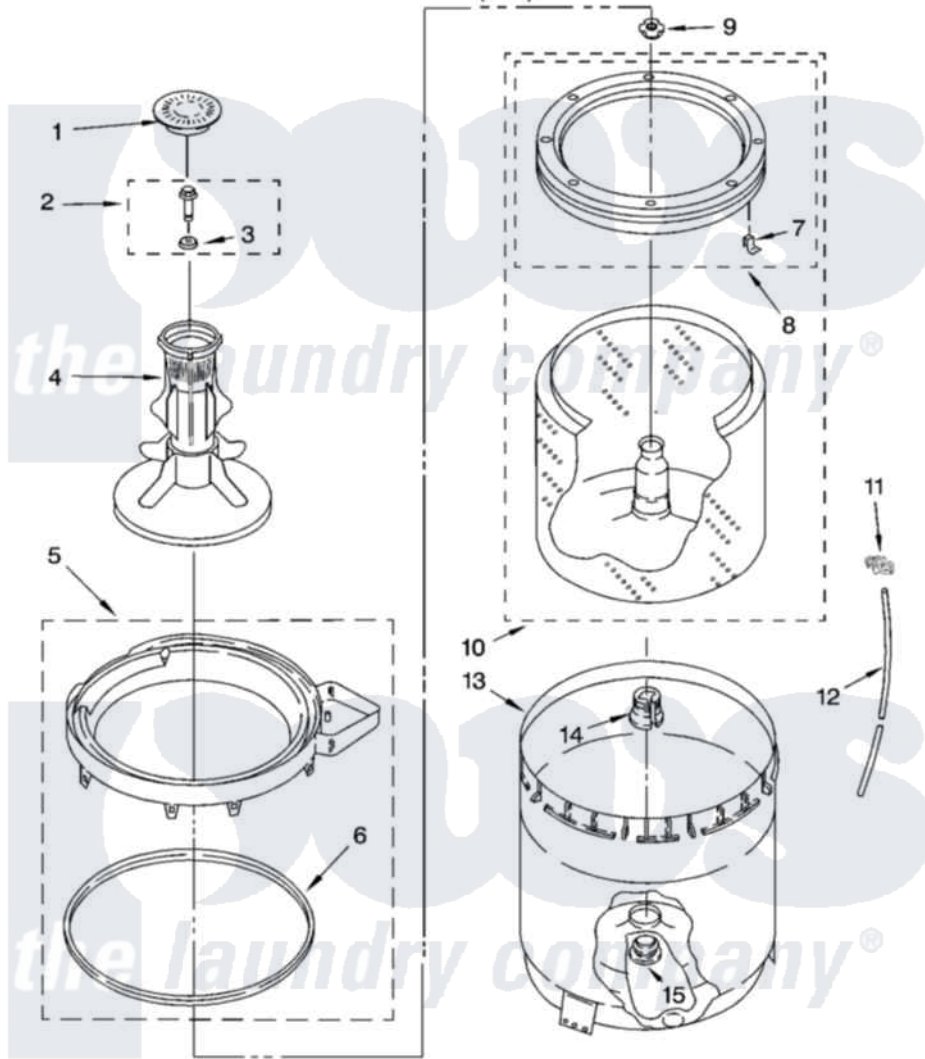

Whirlpool WTW5505SQ1 03 - AGITATOR, BASKET AND TUB PARTS

AGITATOR, BASKET AND TUB PARTS

For Model: WTW5505SQ1

(White)

W10118744

5

Whirlpool Residential Whirlpool WTW5505SQ1 Washer Parts Parts Diagram 03 - AGITATOR, BASKET AND TUB PARTS

[Click on the part number to view part](#)

Item	Original Part Number	Replaced By	Status	Part Description
1	3352483			Cap, Agitator
2	358237			Screw And Washer
3	3949550			Washer
4	63377			Agitator
5	3360611			Tub Ring And Gasket Assembly
6	3359586			Gasket, Tub Ring
7	8519815			Clip, Balance Ring
8	3956205			Balance Ring
9	21366			Nut, Spanner
10	3956206	3956207		Basket And Balance Ring
11	2219077			Clip, Pressure Switch Hose
12	3363657	353244		Hose, Pressure Switch
13	63125			Tub
14	389140			Tub Block, Basket Drive
15	383727			Gasket, Centerpodt