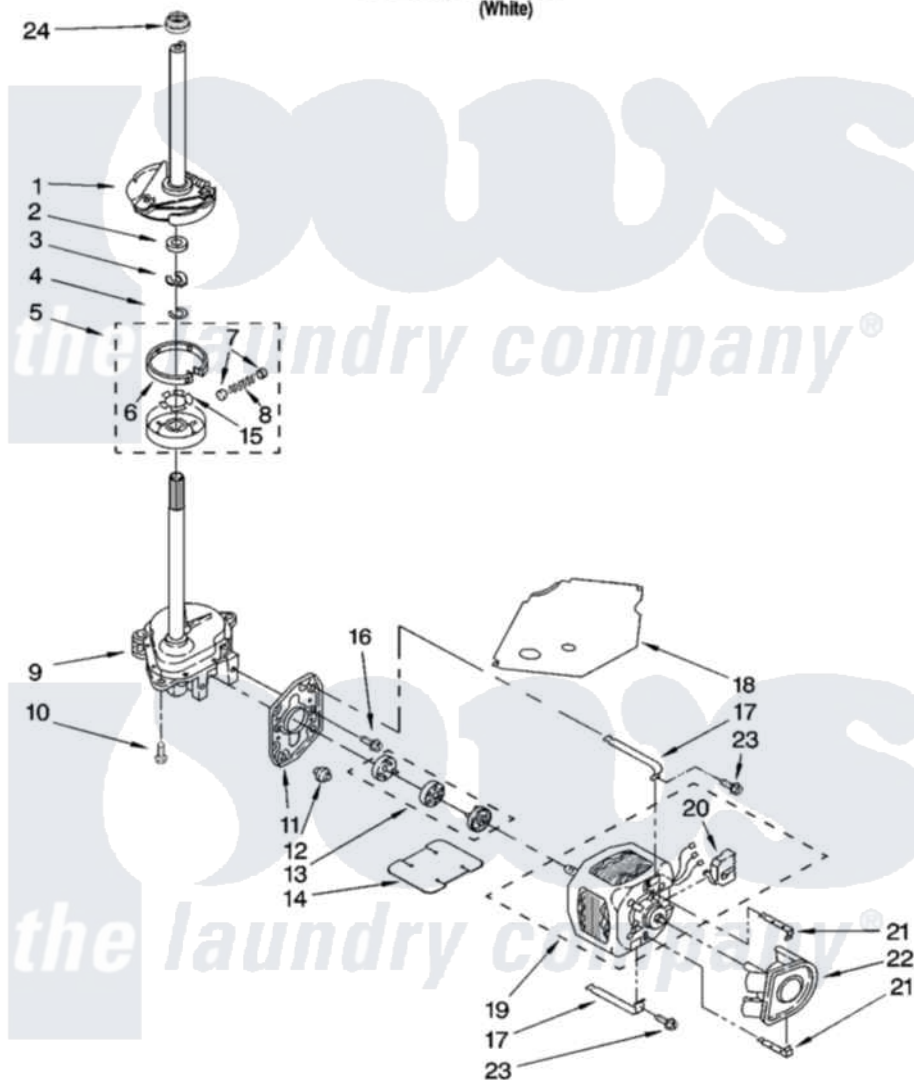

Whirlpool WTW5505SQ1 04 - BRAKE, CLUTCH, GEARCASE, MOTOR AND PUMP PARTS

BRAKE, CLUTCH, GEARCASE, MOTOR AND PUMP PARTS

For Model: WTW5505SQ1

(White)

W10118744

7

Whirlpool [Residential Whirlpool WTW5505SQ1 Washer Parts](#) Parts Diagram 04 - BRAKE, CLUTCH, GEARCASE, MOTOR AND PUMP PARTS

[Click on the part number to view part](#)

| Item | Original Part Number | Replaced By | Status | Part Description |
|------|-------------------------|---------------------------|--------|--------------------------------|
| 1 | 388951 | 285792 | | Basketdrive |
| 2 | 63292 | | | Washer, Spin Tube Thrust |
| 3 | 62697 | W10080230 | | Ring, Spin Tube Support |
| 4 | 63283 | 285353 | | Ring |
| 5 | 3951311 | 285785 | | Clutch |
| 6 | 3951308 | 285790 | | Lining |
| 7 | 62646 | | | Cap, Clutch Spring |
| 8 | 3946792 | | | Spring And Damper Assembly |
| 9 | 3360630 | 3360629 | | Gearcase |
| 10 | 3357334 | 3400516 | | Screw Anti-Rattle |
| 11 | 62611 | | | Plate, Motor Mount To Gearcase |
| 12 | 62691 | | | Grommet, Motor |
| 13 | 3364003 | 285753A | | Coupling |
| 14 | 3946532 | | | Shield, Motor |

| | | | |
|----|-------------------------|---------------------------|--------------------------|
| 15 | 3355454 | | Clip, Main Drive |
| 16 | 3400516 | | Screw Anti-Rattle |
| 17 | 3349637 | W10086010 | Retainer, Motor |
| 18 | 3362089 | | Shield, Tub To Motor |
| 19 | 8528157 | 661600 | Motor, Main Drive |
| 20 | 3952056 | | Switch, Main Drive Motor |
| 21 | 8546127 | | Retainer, Pump |
| 22 | 3363394 | | Pump |
| 23 | 3387485 | 273556 | Screw, 10-16 X 5/8 |
| 24 | 8577374 | | Seal, Centerpost |