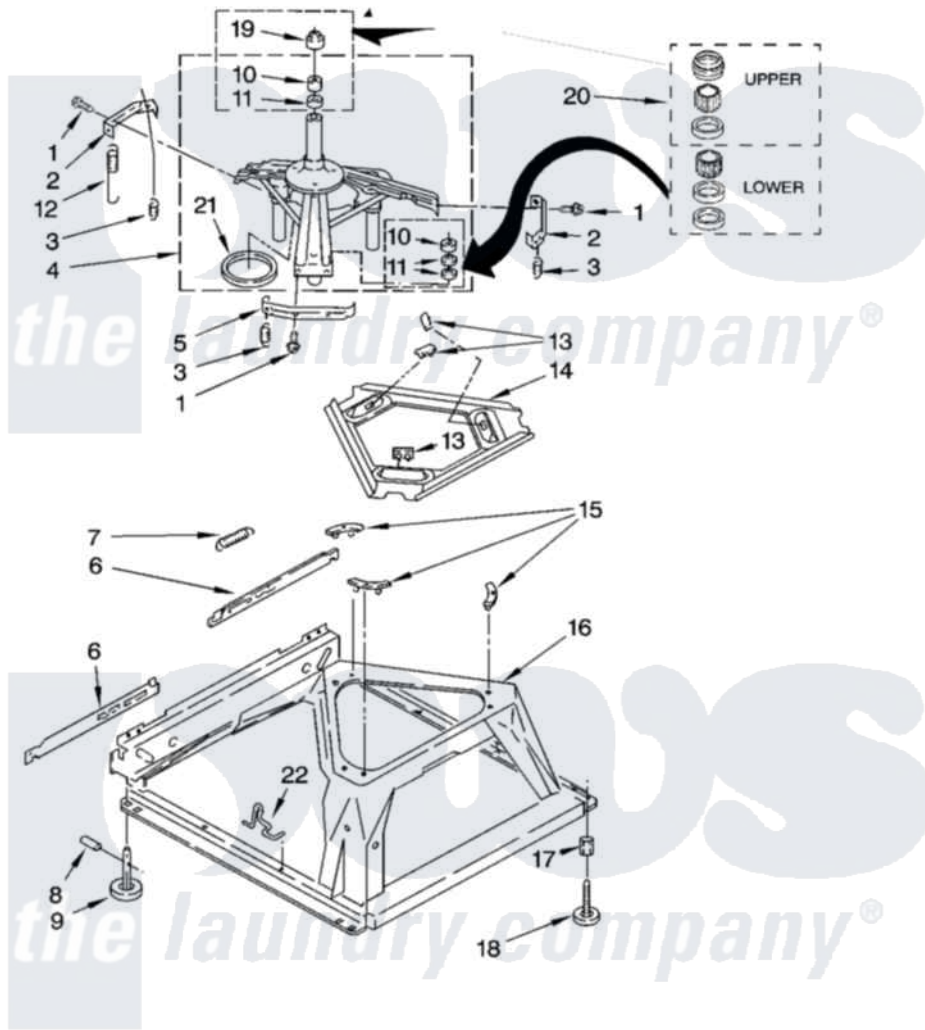

Whirlpool WTW5505SQ1 05 - MACHINE BASE PARTS

MACHINE BASE PARTS

For Model: WTW5505SQ1
(White)

8

W10118744

Whirlpool [Residential Whirlpool WTW5505SQ1 Washer Parts](#) Parts Diagram 05 - MACHINE BASE PARTS
Click on the part number to view part

Item	Original Part Number	Replaced By	Status	Part Description
1	3400076			Screw, Bracket Mounting
2	64067			Bracket, Spring Outer
3	63907			Spring, Suspension
4	8575214	280184		Support
5	64065			Bracket, Spring Outer
6	63138			Link, Leveling Mechanism
7	62597	8316845		Spring
8	62837			Pin, Knurled
9	62596	285244		Feet-Leveling
10	8546455			Bearing, Centerpost
11	357409	359449		Seal, Agitator Shaft
12	388492	W10250667		Spring, Counterweight
13	62568	285219		Pad
14	3946509			Plate, Suspension
15	3363660	285744		Pad
16	3349337	285459		Base

17	3359452	Nut, Lock
18	W10001130	Foot, Leveling
19	8577376	Seal, Centerpost
20	285203	Centerpost Bearing Kit
21	63134	Ring, Sound Deadening
22	63806	W10145155 Retainer, Suspension Spring