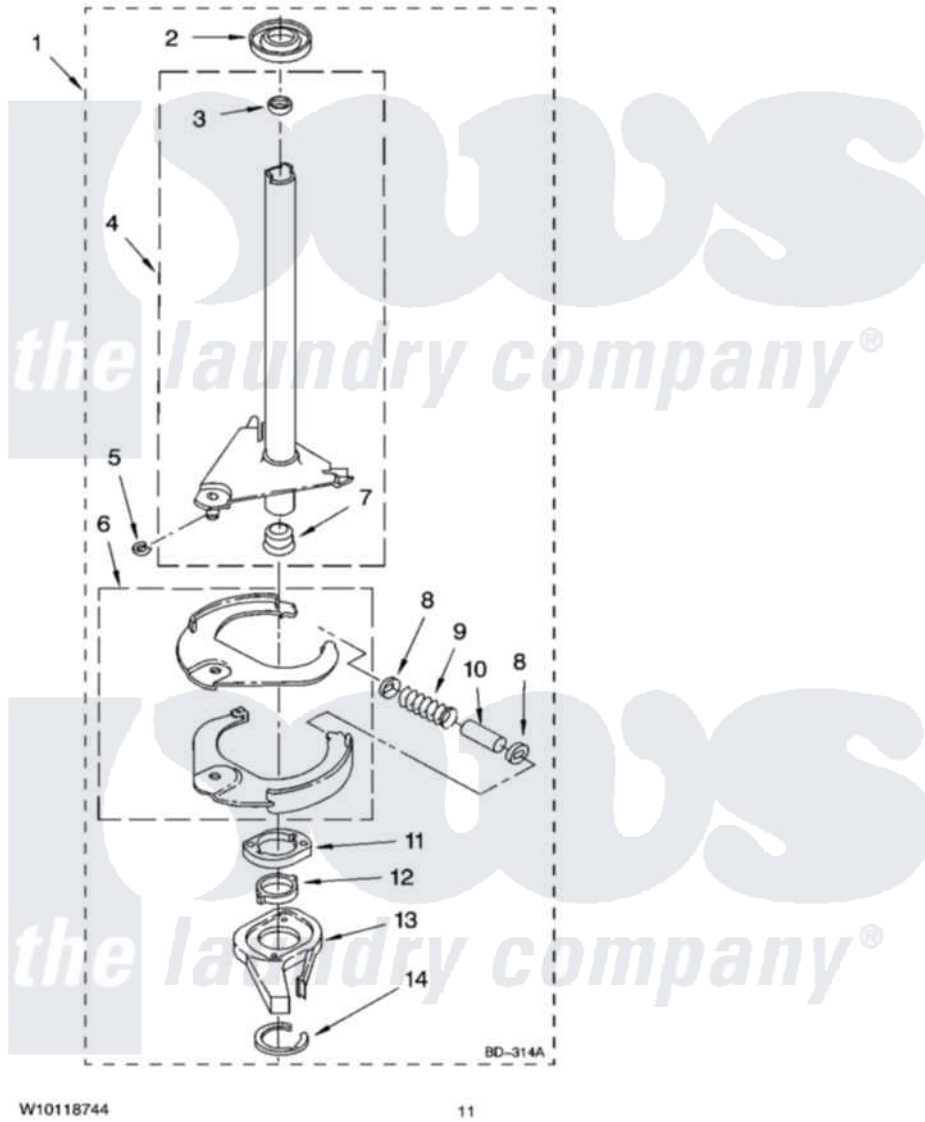

Whirlpool WTW5505SQ1 07 - BRAKE AND DRIVE TUBE PARTS

BRAKE AND DRIVE TUBE PARTS

For Model: WTW5505SQ1
(White)

W10118744

11

Whirlpool Residential Whirlpool WTW5505SQ1 Washer Parts Parts Diagram 07 - BRAKE AND DRIVE TUBE PARTS
Click on the part number to view part

Item	Original Part Number	Replaced By	Status	Part Description
1	388951	285792		Basketdrive
2	62658			Ring, Thrust
3	356427			Seal, Spin Pinion
4	64027	64208		Tube-Spin
5	64035	W10083190		Ring, Retaining
6	64232	285438		Shoe-Brake
7	62703	8546462		"T" Bearing, Spin Tube
8	3353956	285658		Sleeve
9	62647		Not Available	Spring, Brake
10	3355360	285658		Sleeve
11	661516	8546461		Cam, Brake Release
12	63022			Sleeve, Cam
13	64194	285790		Lining
14	90368	W10083200		Ring, Retaining
"	BLANK		Not Available	Following Parts Not Illustrated
"	285208			Lubricant