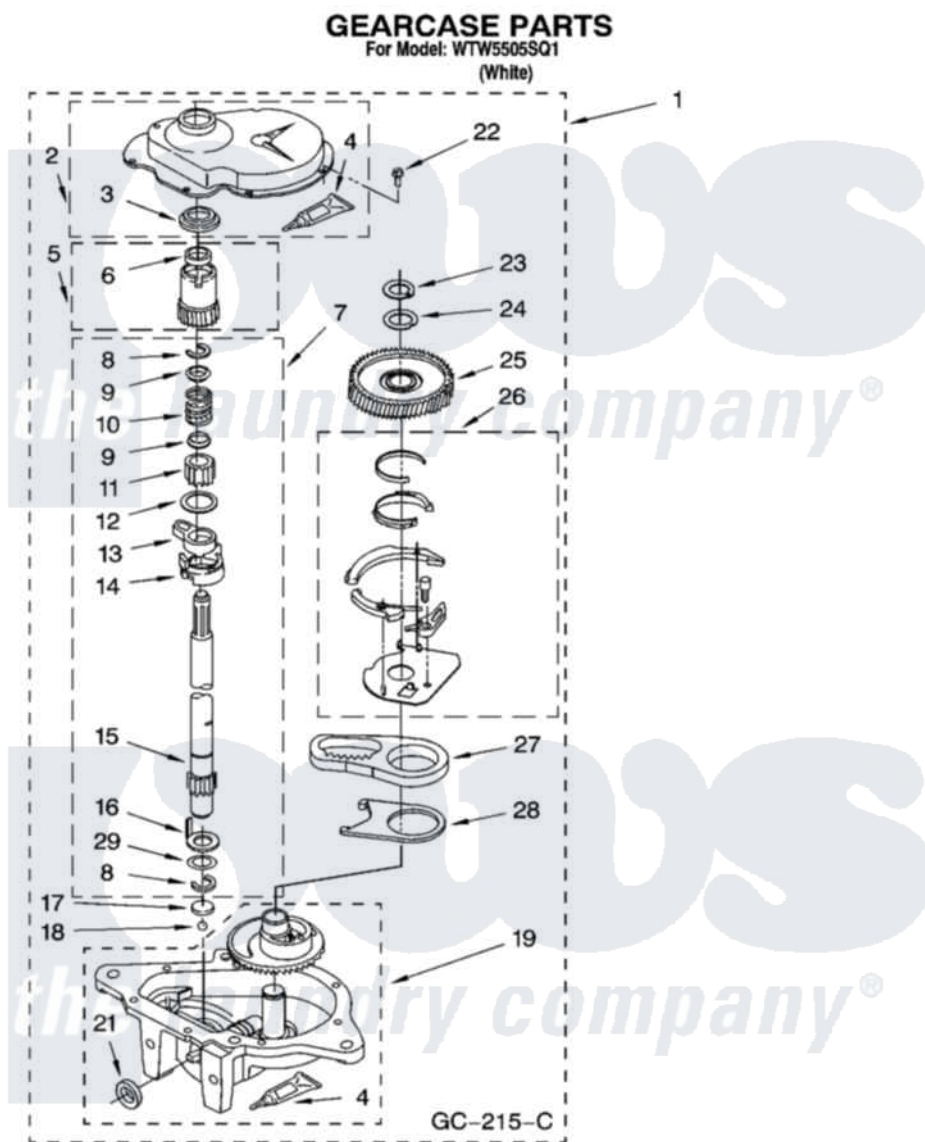

**Whirlpool WTW5505SQ1 08 - GEARCASE PARTS, OPTIONAL PARTS  
(NOT INCLUDED)**

12

W10118744

Whirlpool [Residential Whirlpool WTW5505SQ1 Washer Parts](#) Parts Diagram 08 - GEARCASE PARTS, OPTIONAL PARTS (NOT INCLUDED)

[Click on the part number to view part](#)

Item	Original Part Number	Replaced By	Status	Part Description
1	3360630	<a href="#">3360629</a>		Gearcase
2	<a href="#">285202</a>			Cover, Gearcase
3	<a href="#">3349985</a>			Seal, Gearcase Cover
4	<a href="#">285195</a>			Sealer Sealer, Gasket
5	63320	<a href="#">285362</a>		Gear and Pinion
6	<a href="#">356427</a>			Seal, Spin Pinion
7	<a href="#">389387</a>			Shaft, Agitator
8	90369		Not Available	Ring, Retaining (2)
9	<a href="#">62677</a>			Retainer, Spring
10	<a href="#">62676</a>			Spring, Agitator
11	63273	<a href="#">285509</a>		Shaft, Agitator
12	<a href="#">62619</a>			Washer, Agitator Gear
13	62580	<a href="#">285206</a>		Cam-Agitator
14	62581	<a href="#">285206</a>		Cam-Agitator
15	<a href="#">285509</a>			Shaft, Agitator