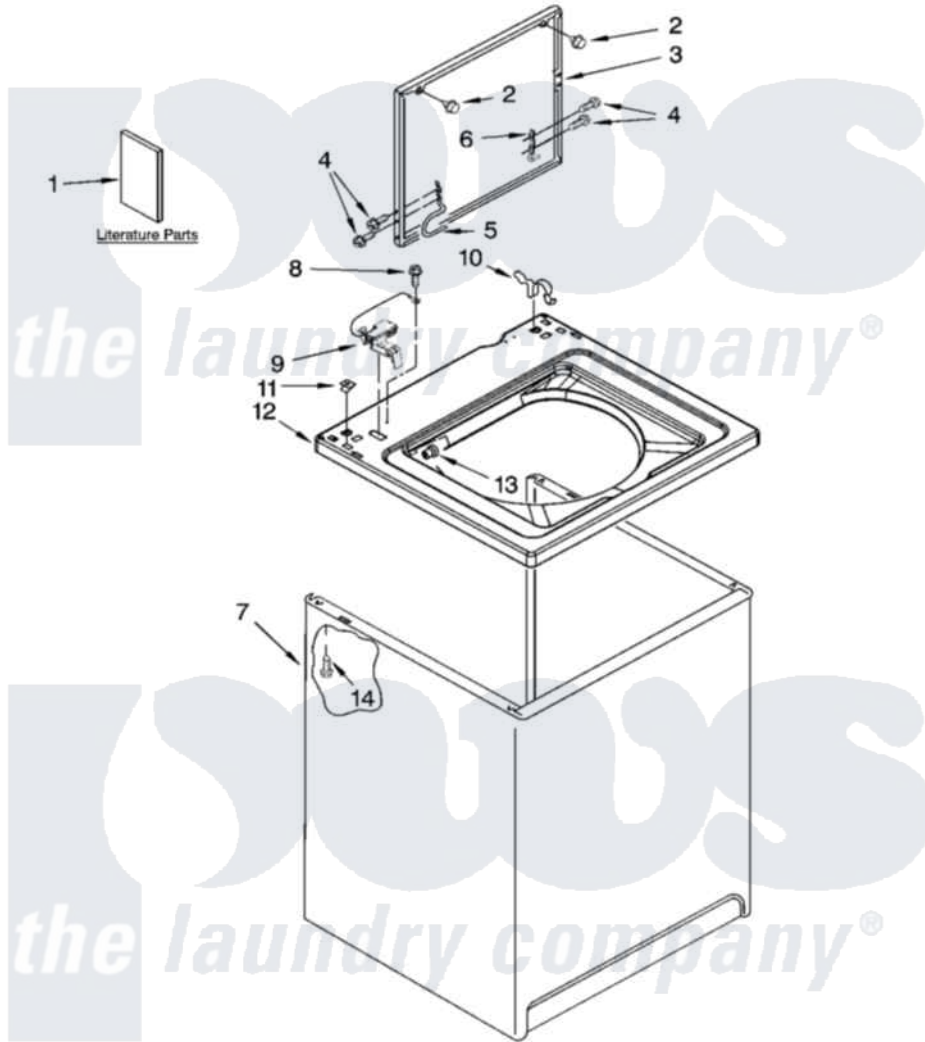

# Whirlpool WTW5505VQ0 01 - TOP AND CABINET PARTS

## TOP AND CABINET PARTS

For Model: WTW5505VQ0  
(White)

AUTOMATIC  
WASHER

8-08 Litho in U.S.A. (drd)(bay)

1

Part No. W10218701 Rev. A

Whirlpool [Residential Whirlpool WTW5505VQ0 Washer Parts](#) Parts Diagram 01 - TOP AND CABINET PARTS

[Click on the part number to view part](#)

Item	Original Part Number	Replaced By	Status	Part Description
1	W10200331		Not Available	Installation Instructions (English/French)
"	W10200662		Not Available	Installation Instructions (Spanish)
"	W10200814		Not Available	Feature Sheet (English/French)
"	W10200815		Not Available	Feature Sheet (Spanish)
"	W10200828		Not Available	Use & Care Guide (English/French)
"	W10200829		Not Available	Use & Care Guide (Spanish)
"	W10114626		Not Available	Wiring Diagram
"	W10062854		Not Available	Energy Guide
"	BLANK		Not Available	Following May Be Purchased DO-IT-YOURSELF REPAIR MANUALS
"	<a href="#">4313896</a>			Do-It-Yourself Repair Manuals
2	<a href="#">9724509</a>			Bumper, Lid
3	8541774	<a href="#">W10193857</a>		Lid
4	W10119872	<a href="#">W10119828</a>		Screw, Lid Hinge Mounting

5	<a href="#">8318088</a>	Hinge, Lid
6	<a href="#">91770</a>	Hinge, Lid
7	<a href="#">63128</a>	Cabinet
8	<a href="#">3351614</a>	Screw, Gearcase Cover Mounting
9	<a href="#">8318084</a>	Switch, Lid
10	<a href="#">62780</a>	Clip, Top And Cabinet And Rear Panel
11	<a href="#">357213</a>	Nut, Push-In
12	<a href="#">8541621</a>	Top
13	<a href="#">21258</a>	Bearing, Lid Hinge
14	<a href="#">3390631</a>	Screw, 10-16 X 3/8