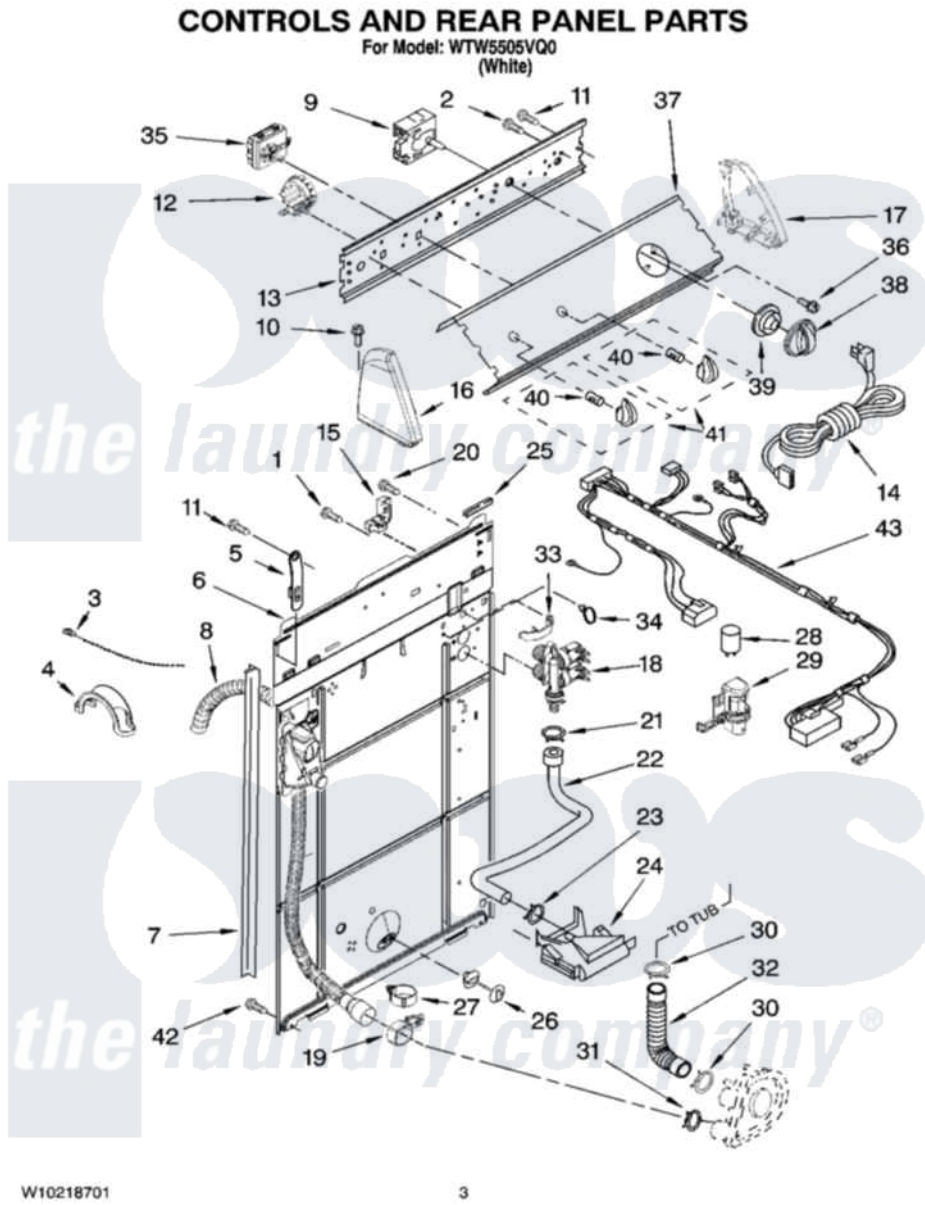

Whirlpool WTW5505VQ0 02 - CONTROLS AND REAR PANEL PARTS

Whirlpool Residential Whirlpool WTW5505VQ0 Washer Parts Parts Diagram 02 - CONTROLS AND REAR PANEL PARTS

[Click on the part number to view part](#)

Item	Original Part Number	Replaced By	Status	Part Description
1	9740848			Screw, Mixing Valve Mounting
2	3400073			Screw, Ground
3	3347868	W10339879		Tie, Cable
4	8577378			U-Bend, Drain Hose
5	8568314			Strap, Console
6	8541686			Panel, Rear
7	62747			Pad, Rear Panel
8	W10138068	W10096921		Drain Hose Assembly
9	8557226			Timer, Control
10	388326			Screw, 8-18 X 1.25
11	90767			Screw, 8A X 3/8 HeX Washer Head Tapping
12	8577846	W10339333		Switch-WL
13	3948814			Bracket, Control
14	8578842	285800		Cord-Power
15	3952821	285777		Relief-Str

16	8271365	279962	Endcap
17	8271359	279962	Endcap
18	3979347	3979346	Valve, Water Inlet And Thermistor Assembly
19	8541668		Clamp, Hose
20	3351614		Screw, Gearcase Cover Mounting
21	301958	596669	Clamp, Manifold
22	8317974	8317926	Hose, Vacuum Break
23	370450	596669	Clamp, Manifold
24	3347034		Break, Vacuum
25	303294	3367669	Protector, Edge
26	8519200		Support, Rear Panel
27	8541667		Clamp, Hose
28	8572717		Capacitor, Motor Start
29	8318046		Clip, Capacitor
30	3363366	616099	Clamp
31	8317496	285655	Clamp, Hose
32	3951449	285871	Hose
33	3349557		Retainer, Harness
34	8559320		Restraint, Hose
35	W10112532		Switch, Water Temperature
36	3400818		Screw, Timer Mounting
37	W10196926		Panel, Console
38	8566022		Knob, Timer
39	8566018		Dial,
40	8536939		Clip, Knob
41	8565944		Knob, Control
42	62863	3390631	Screw, 10-16 X 3/8
43	W10116348		Harness, Wiring