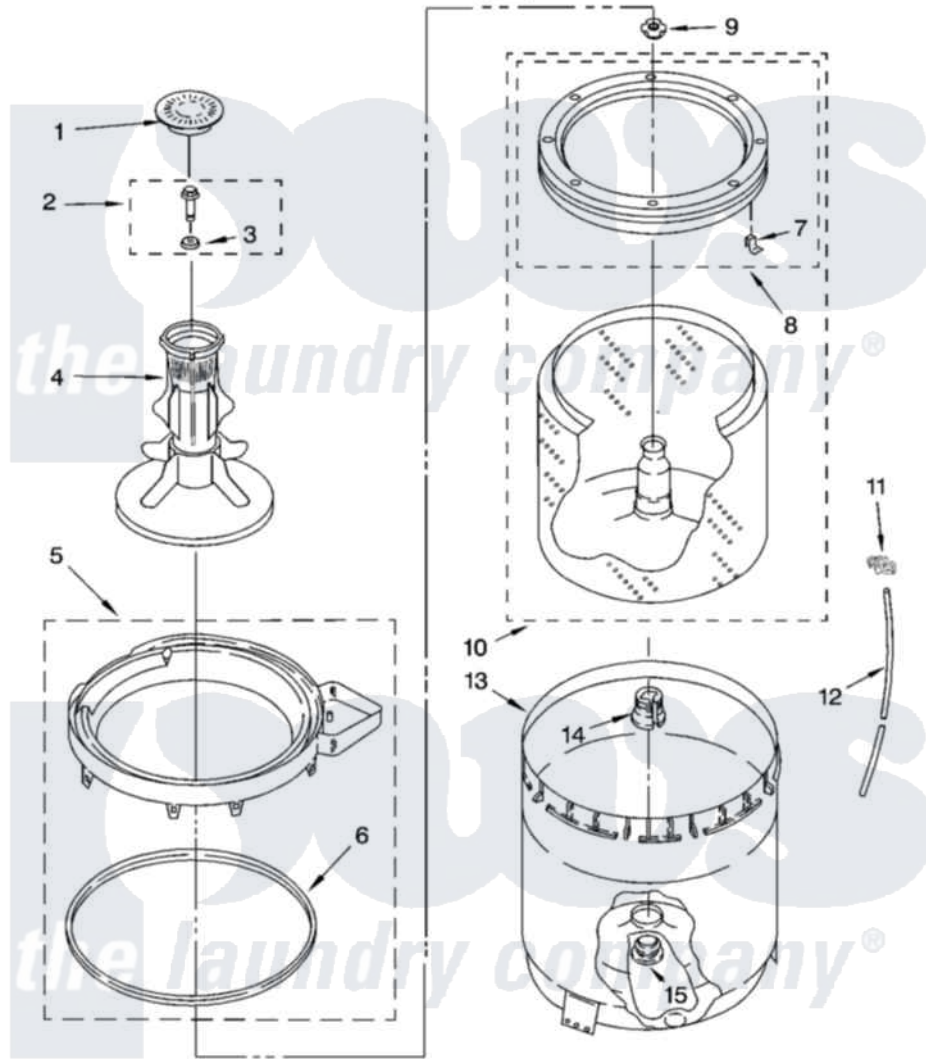

Whirlpool WTW5505VQ0 03 - AGITATOR, BASKET AND TUB PARTS

AGITATOR, BASKET AND TUB PARTS

For Model: WTW5505VQ0
(White)

W10218701

5

Whirlpool Residential Whirlpool WTW5505VQ0 Washer Parts Parts Diagram 03 - AGITATOR, BASKET AND TUB PARTS

[Click on the part number to view part](#)

Item	Original Part Number	Replaced By	Status	Part Description
1	3352483			Cap, Agitator
2	358237			Screw And Washer
3	3949550			Washer
4	63377			Agitator
5	3360611			Tub Ring And Gasket Assembly
6	3359586			Gasket, Tub Ring
7	8519815			Clip, Balance Ring
8	3956205			Balance Ring
9	21366			Nut, Spanner
10	3956206	3956207		Basket And Balance Ring
11	2219077			Clip, Pressure Switch Hose
12	3363657	353244		Hose, Pressure Switch
13	63125			Tub
14	389140			Tub Block, Basket Drive
15	383727			Gasket, Centerpodt