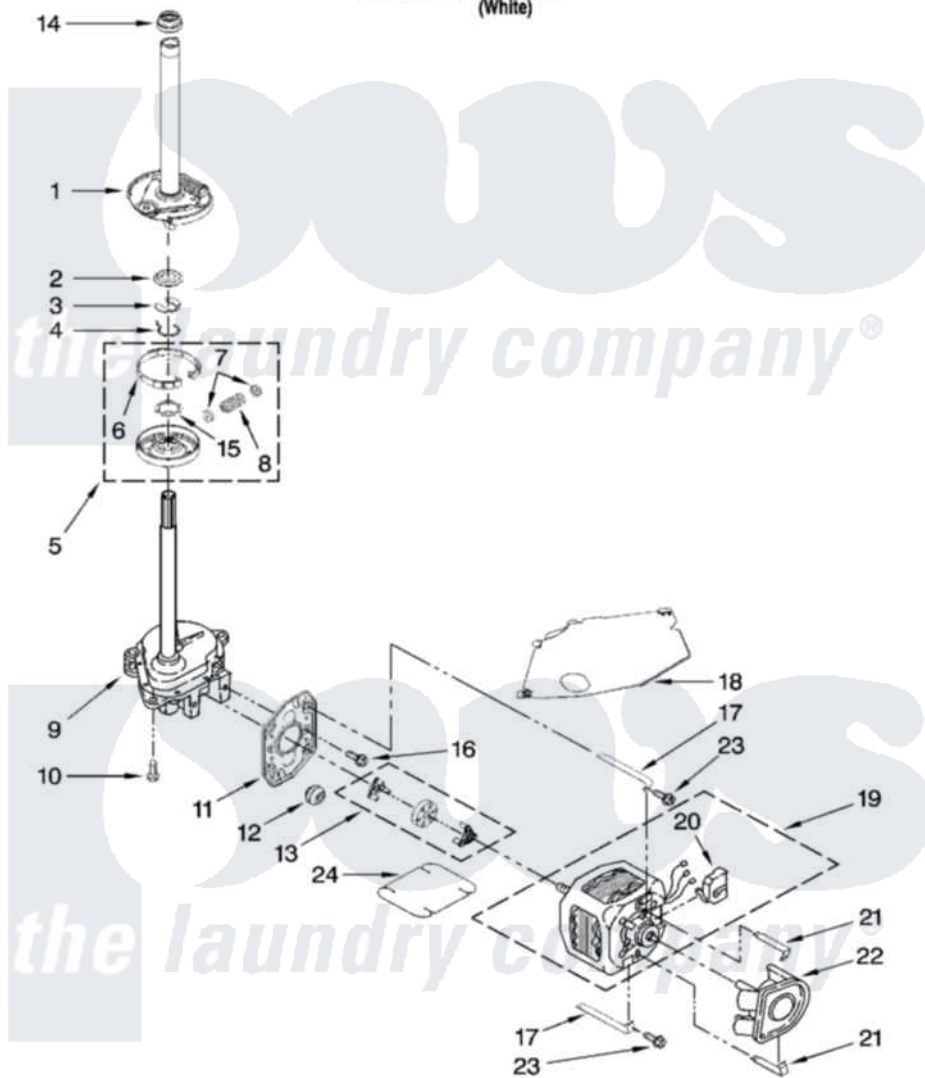

# Whirlpool WTW5505VQ0 04 - BRAKE, CLUTCH, GEARCASE, MOTOR AND PUMP PARTS

## BRAKE, CLUTCH, GEARCASE, MOTOR AND PUMP PARTS

For Model: WTW5505VQ0  
(White)

W10218701

7

Whirlpool [Residential Whirlpool WTW5505VQ0 Washer Parts](#) Parts Diagram 04 - BRAKE, CLUTCH, GEARCASE, MOTOR AND PUMP PARTS  
Click on the part number to view part

Item	Original Part Number	Replaced By	Status	Part Description
1	388951	<a href="#">285792</a>		Basketdrive
2	<a href="#">63292</a>			Washer, Spin Tube Thrust
3	62697	<a href="#">W10080230</a>		Ring, Spin Tube Support
4	63283	<a href="#">285353</a>		Ring
5	3951311	<a href="#">285785</a>		Clutch
6	3951308	<a href="#">285790</a>		Lining
7	<a href="#">62646</a>			Cap, Clutch Spring
8	<a href="#">3946792</a>			Spring And Damper Assembly
9	3360630	<a href="#">3360629</a>		Gearcase
10	3357334	<a href="#">3400516</a>		Screw Anti-Rattle
11	<a href="#">62611</a>			Plate, Motor Mount To Gearcase
12	<a href="#">62691</a>			Grommet, Motor
13	3364003	<a href="#">285753A</a>		Coupling
14	<a href="#">8577374</a>			Seal, Centerpost

15	<a href="#">3355454</a>		Clip, Main Drive
16	<a href="#">3400516</a>		Screw Anti-Rattle
17	<a href="#">W10086010</a>		Retainer, Motor
18	<a href="#">3362089</a>		Shield, Tub To Motor
19	8528157	<a href="#">661600</a>	Motor, Main Drive
20	<a href="#">3952056</a>		Switch, Main Drive Motor
21	<a href="#">8546127</a>		Retainer, Pump
22	<a href="#">3363394</a>		Pump
23	3387485	<a href="#">273556</a>	Screw, 10-16 X 5/8
24	<a href="#">3946532</a>		Shield, Motor