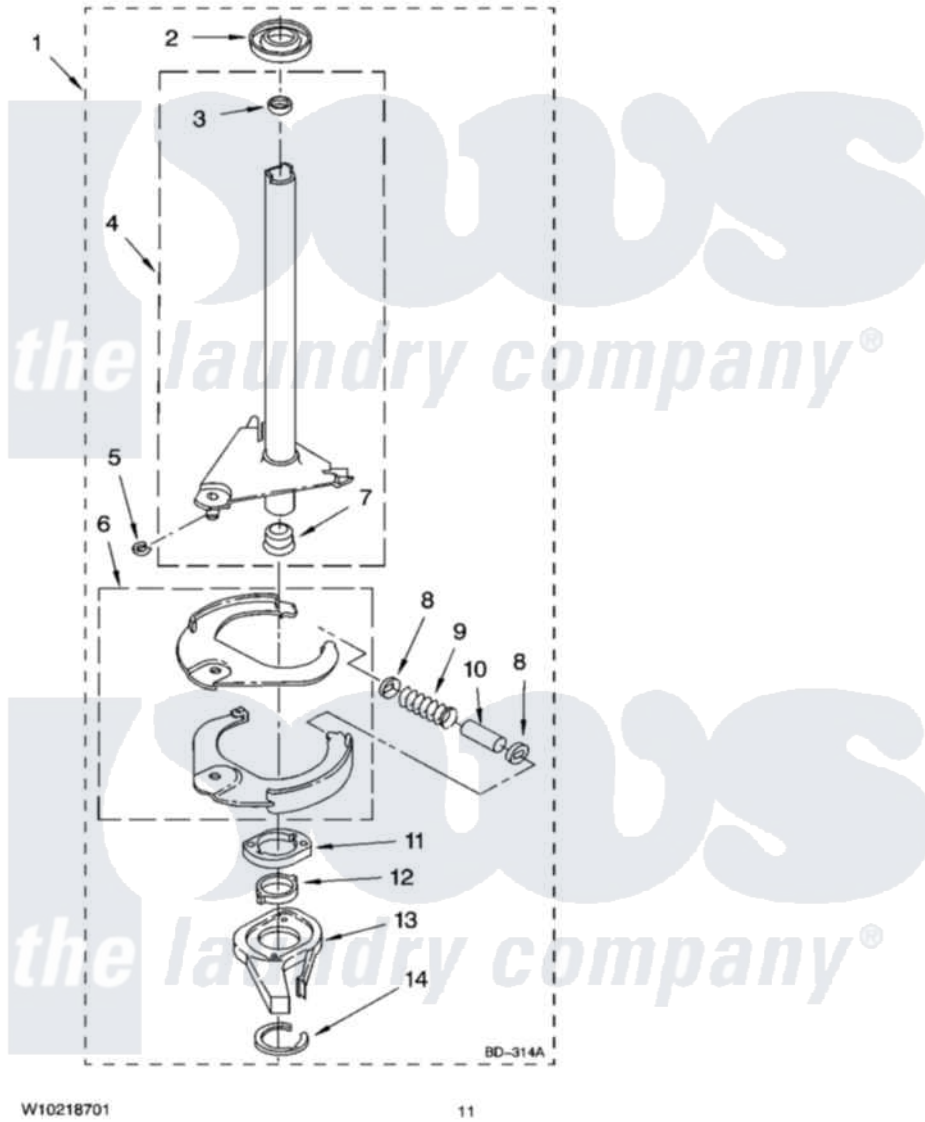

Whirlpool WTW5505VQ0 07 - BRAKE AND DRIVE TUBE PARTS

BRAKE AND DRIVE TUBE PARTS

For Model: WTW5505VQ0
(White)

W10218701

11

Whirlpool Residential Whirlpool WTW5505VQ0 Washer Parts Parts Diagram 07 - BRAKE AND DRIVE TUBE PARTS
Click on the part number to view part

Item	Original Part Number	Replaced By	Status	Part Description
1	388951	285792		Basketdrive
2	62658			Ring, Thrust
3	356427			Seal, Spin Pinion
4	64027	64208		Tube-Spin
5	64035	W10083190		Ring, Retaining
6	64232	285438		Shoe-Brake
7	62703	8546462		"T" Bearing, Spin Tube
8	3353956	285658		Sleeve
9	62647		Not Available	Spring, Brake
10	3355360	285658		Sleeve
11	661516	8546461		Cam, Brake Release
12	63022			Sleeve, Cam
13	64194	285790		Lining
14	90368	W10083200		Ring, Retaining
	BLANK		Not Available	Following Parts Not Illustrated
"	285208			Lubricant