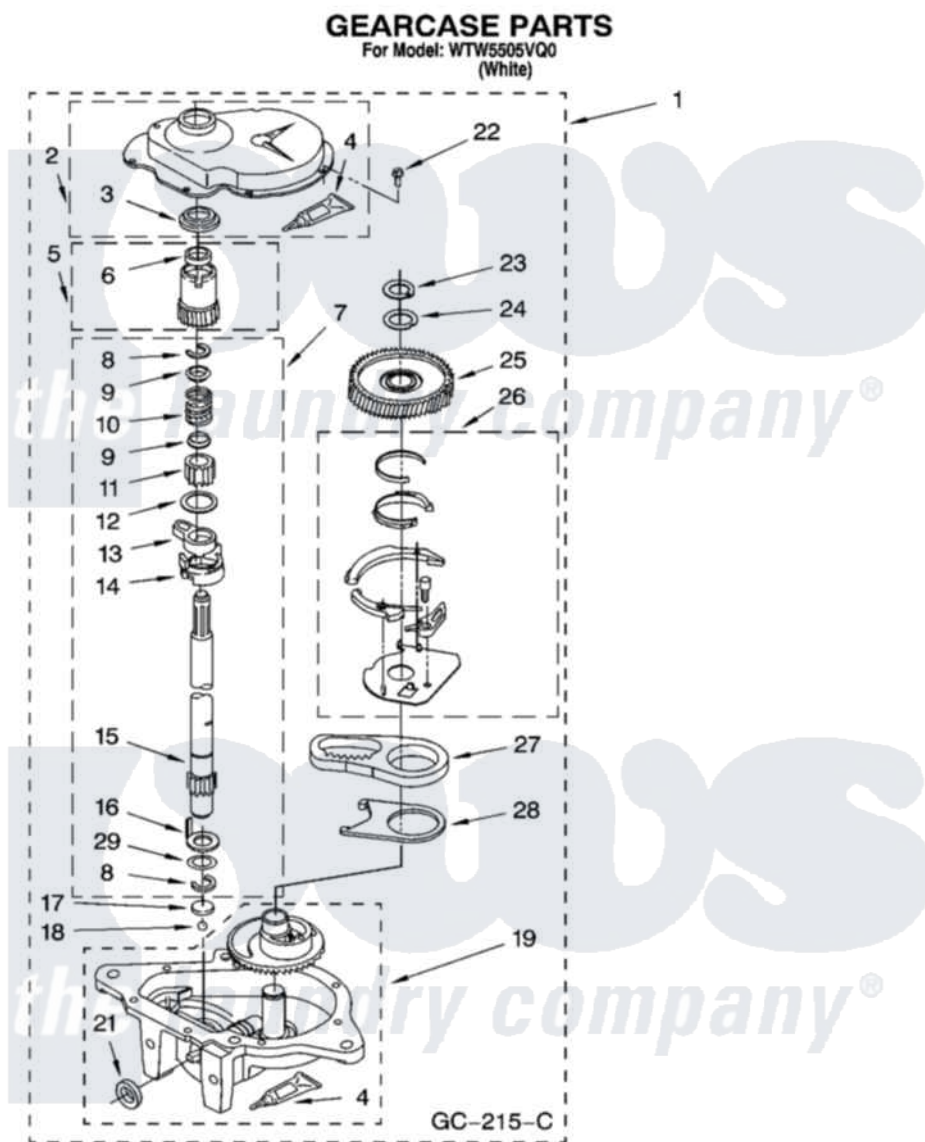

**Whirlpool WTW5505VQ0 08 - GEARCASE PARTS, OPTIONAL PARTS
(NOT INCLUDED)**

12

W10218701

Whirlpool [Residential Whirlpool WTW5505VQ0 Washer Parts](#) Parts Diagram 08 - GEARCASE PARTS, OPTIONAL PARTS (NOT INCLUDED)

[Click on the part number to view part](#)

Item	Original Part Number	Replaced By	Status	Part Description
1	3360630	3360629		Gearcase
2	285202			Cover, Gearcase
3	3349985			Seal, Gearcase Cover
4	285195			Sealer Sealer, Gasket
5	63320	285362		Gear and Pinion
6	356427			Seal, Spin Pinion
7	389387			Shaft, Agitator
8	90369		Not Available	Ring, Retaining (2)
9	62677			Retainer, Spring
10	62676			Spring, Agitator
11	63273	285509		Shaft, Agitator
12	62619			Washer, Agitator Gear
13	62580	285206		Cam-Agitator
14	62581	285206		Cam-Agitator
15	285509			Shaft, Agitator