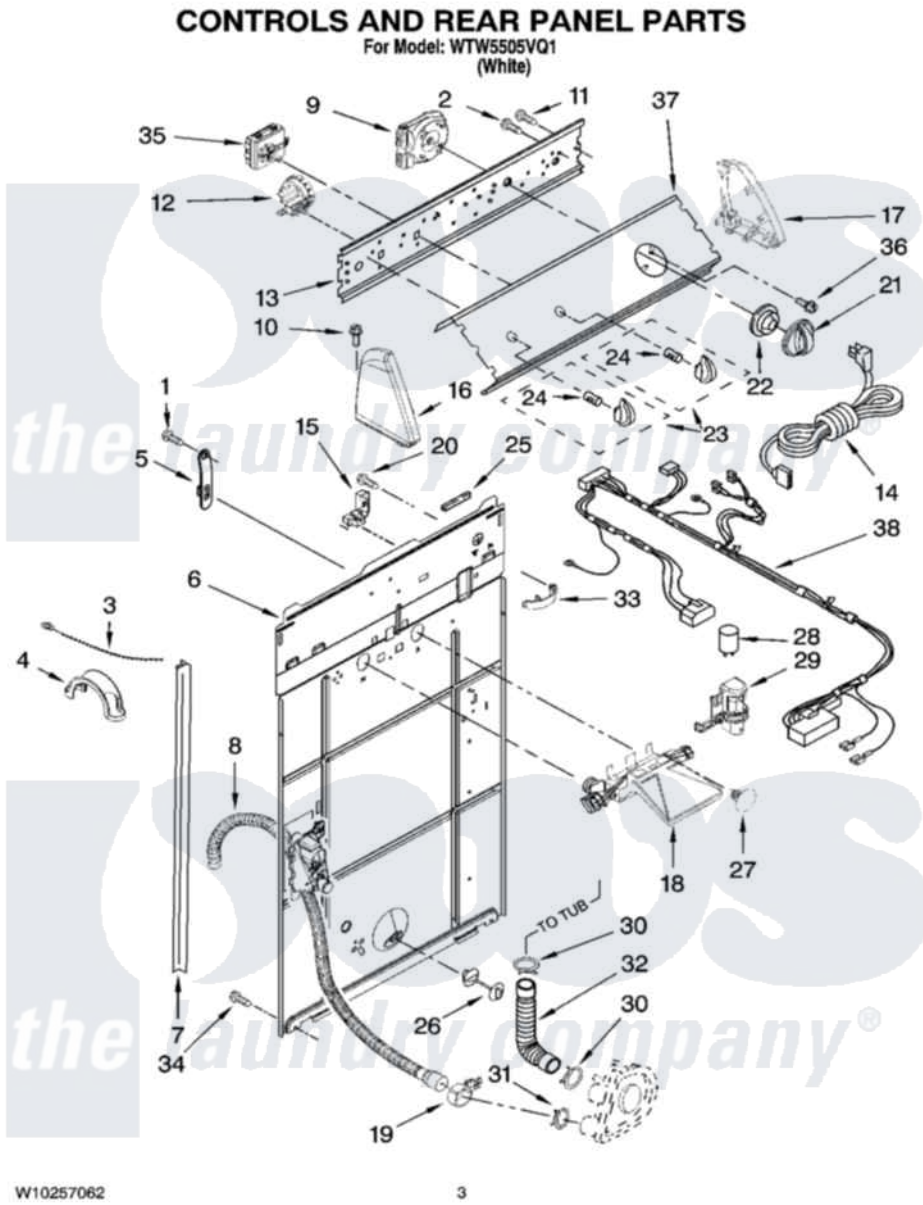

Whirlpool WTW5505VQ1 02 - CONTROLS AND REAR PANEL PARTS

Whirlpool Residential Whirlpool WTW5505VQ1 Washer Parts Diagram 02 - CONTROLS AND REAR PANEL PARTS

[Click on the part number to view part](#)

Item	Original Part Number	Replaced By	Status	Part Description
1	9740848			Screw, Mixing Valve Mounting
2	3400073			Screw, Ground
3	3347868	W10339879		Tie, Cable
4	8577378			U-Bend, Drain Hose
5	8568314			Strap, Console
6	W10153017			Panel, Rear
7	62747			Pad, Rear Panel
8	W10189267			Drain Hose Assembly
9	W10199989			Timer, Control
10	388326			Screw, 8-18 X 1.25
11	90767			Screw, 8A X 3/8 HeX Washer Head Tapping
12	8577846	W10339333		Switch-WL
13	3948814			Bracket, Control
14	8578842	285800		Cord-Power
15	3952821	285777		Relief-Str

16	8271365	279962	Endcap
17	8271359	279962	Endcap
18	W10144820		Valve, Water Inlet W/Thermistor And Vacuum Break
19	8541668		Clamp, Hose
20	3351614		Screw, Gearcase Cover Mounting
21	8566022		Knob, Timer
22	8566018		Dial,
23	8565944		Knob, Control
24	8536939		Clip, Knob
25	303294	3367669	Protector, Edge
26	8519200		Support, Rear Panel
27	W10000080	8282566	Clip, Pine Tree
28	8572717		Capacitor, Motor Start
29	8318046		Clip, Capacitor
30	3363366	616099	Clamp
31	8317496	285655	Clamp, Hose
32	3951449	285871	Hose
33	3349557		Retainer, Harness
34	62863	3390631	Screw, 10-16 X 3/8
35	W10112532		Switch, Water Temperature
36	3400818		Screw, Timer Mounting
37	W10240456		Panel, Console
38	W10245705		Harness, Wiring