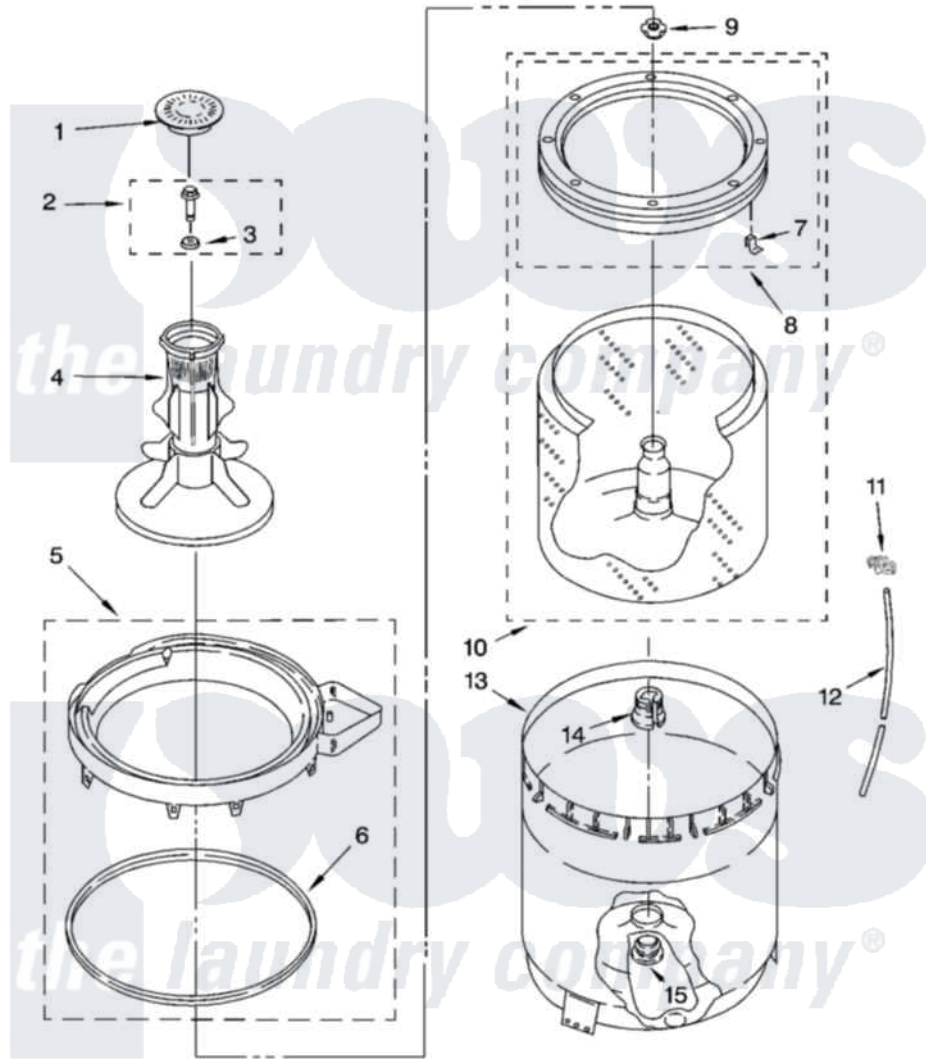

Whirlpool WTW5505VQ1 03 - AGITATOR, BASKET AND TUB PARTS

AGITATOR, BASKET AND TUB PARTS

For Model: WTW5505VQ1
(White)

W10257062

5

Whirlpool Residential Whirlpool WTW5505VQ1 Washer Parts Parts Diagram 03 - AGITATOR, BASKET AND TUB PARTS

[Click on the part number to view part](#)

Item	Original Part Number	Replaced By	Status	Part Description
1	3352483			Cap, Agitator
2	358237			Screw And Washer
3	3949550			Washer
4	63377			Agitator
5	3360611			Tub Ring And Gasket Assembly
6	3359586			Gasket, Tub Ring
7	8519815			Clip, Balance Ring
8	3956205			Balance Ring
9	21366			Nut, Spanner
10	3956206	3956207		Basket And Balance Ring
11	2219077			Clip, Pressure Switch Hose
12	3363657	353244		Hose, Pressure Switch
13	63125			Tub
14	389140			Tub Block, Basket Drive
15	383727			Gasket, Centerpodt