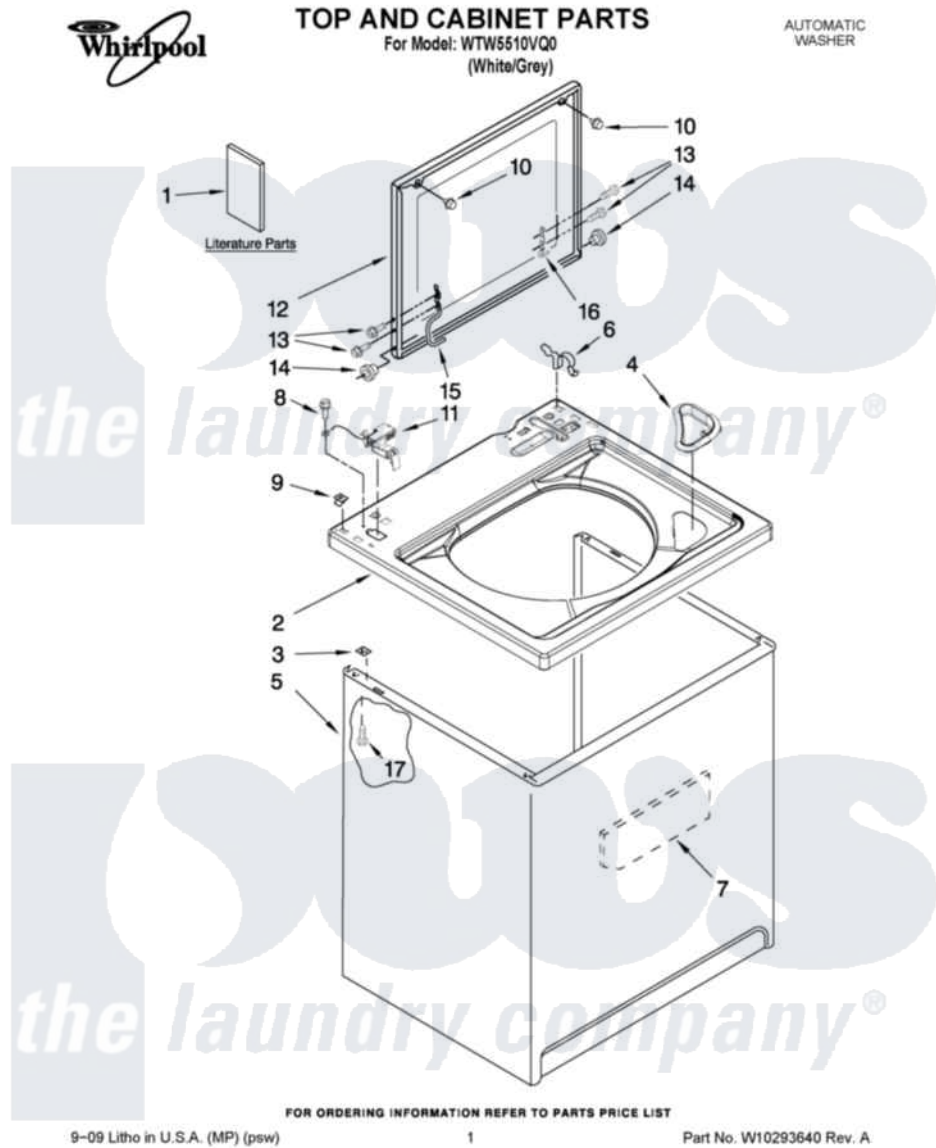

Whirlpool WTW5510VQ0 01 - TOP AND CABINET PARTS

Whirlpool [Residential Whirlpool WTW5510VQ0 Washer Parts](#) Parts Diagram 01 - TOP AND CABINET PARTS
 Click on the part number to view part

Item	Original Part Number	Replaced By	Status	Part Description
1	W10200890		Not Available	INSTRUCTIONS, INSTALLATION (ENGLISH/FRENCH)
"	W10200892		Not Available	Use & Care Guide
"	W10200856		Not Available	Instructions Feature Sheet (English/French)
"	W10183468		Not Available	Wiring Diagram
"	4313896			Do-It-Yourself Repair Manuals
2	W10194570			Top
3	62750			Spacer, Cabinet To Top (4)
4	W10192089			Dispenser, Bleach
5	63424			Cabinet
6	62780			Clip, Top And Cabinet And Rear Panel
7	W10177046			Cabinet - Damper, Sound
8	3351614			Screw, Gearcase Cover Mounting
9	357213			Nut, Push-In

10	9724509	Bumper, Lid
11	8318084	Switch, Lid
12	W10171313	W10193861 Lid
13	W10119828	Screw, Lid Hinge Mounting
14	8319539	Bearing, Lid Hinge
15	W10225136	Hinge 7 Pad Assembly
16	91770	Hinge, Lid
17	3390631	Screw, 10-16 X 3/8