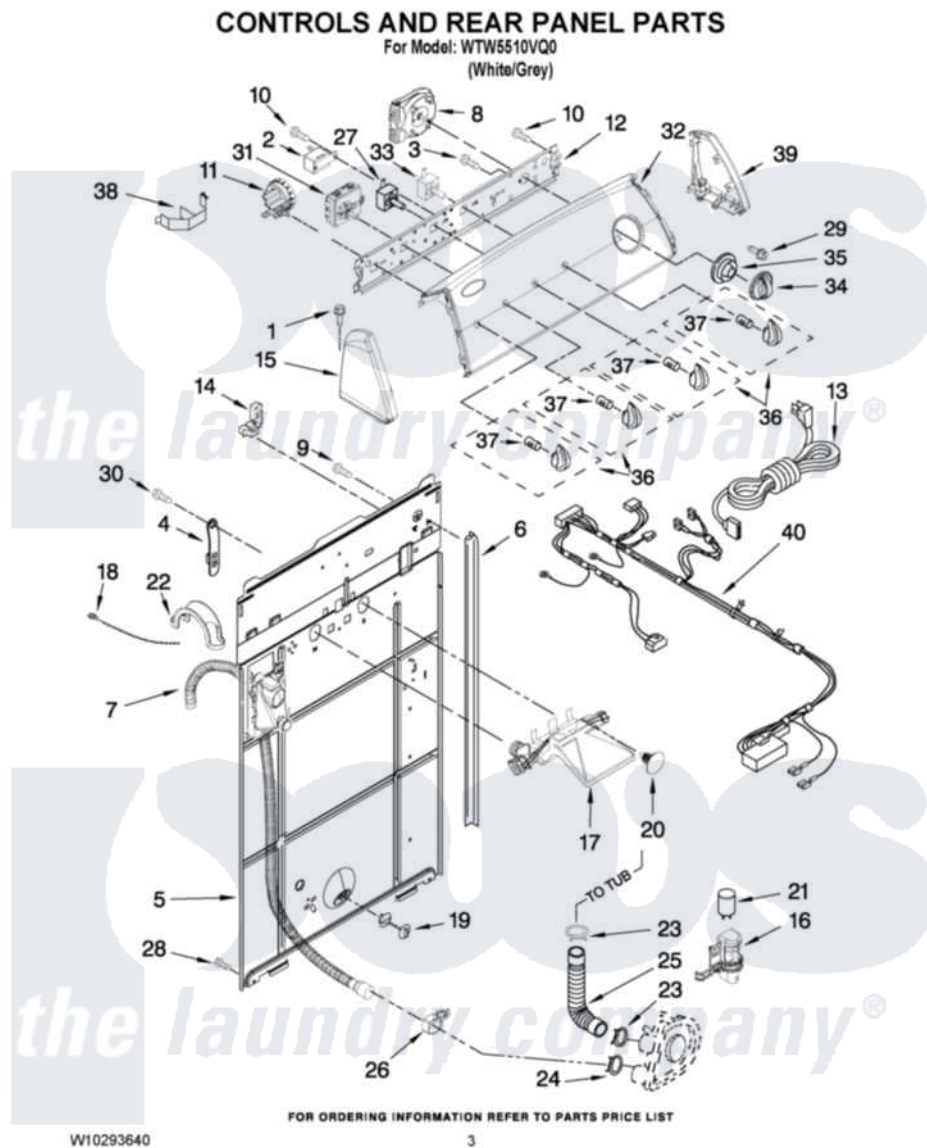

Whirlpool WTW5510VQ0 02 - CONTROLS AND REAR PANEL PARTS

Whirlpool Residential Whirlpool WTW5510VQ0 Washer Parts Parts Diagram 02 - CONTROLS AND REAR PANEL PARTS

Click on the part number to view part

Item	Original Part Number	Replaced By	Status	Part Description
1	388326			Screw, 8-18 X 1.25
2	694419			Mini-Buzzer
3	3400073			Screw, Ground
4	8568314			Strap, Console
5	W10194450			Panel, Rear
6	62747			Pad, Rear Panel
7	W10189267			Drain Hose Assembly
8	W10175553			Timer, Control
9	3351614			Screw, Gearcase Cover Mounting
10	90767			Screw, 8A X 3/8 HeX Washer Head Tapping
11	8577843	W10337781		Switch-WL
12	8544893			Bracket, Control
13	3956162	285800		Cord-Power
14	3952821	285777		Relief-Str

15	8271365	279962	Endcap
16	8318046		Clip, Capacitor
17	W10144820		Valve, Water Inlet W/Thermistor And Vacuum Break
18	3347868	W10339879	Tie, Cable
19	8519200		Support, Rear Panel
20	W10000080	8282566	Clip, Pine Tree
21	8572717		Capacitor, Motor Start
22	8577378		U-Bend, Drain Hose
23	3363366	616099	Clamp
24	8317496	285655	Clamp, Hose
25	3951449	285871	Hose
26	8541668		Clamp, Hose
27	3949187	W10168262	Switch, Rotary
28	62863	3390631	Screw, 10-16 X 3/8
29	3400818		Screw, Timer Mounting
30	9740848		Screw, Mixing Valve Mounting
31	W10184148		Switch, Water Temperature
32	W10196932		Panel, Console
33	3949180	W10168257	Switch, Rotary
34	8566022		Knob, Timer
35	8566018		Dial,
36	8565944		Knob, Control
37	8536939		Clip, Knob
38	8055003		Clip, Harness And Pressure Switch
39	8271359	279962	Endcap
40	W10234654		Harness, Wiring