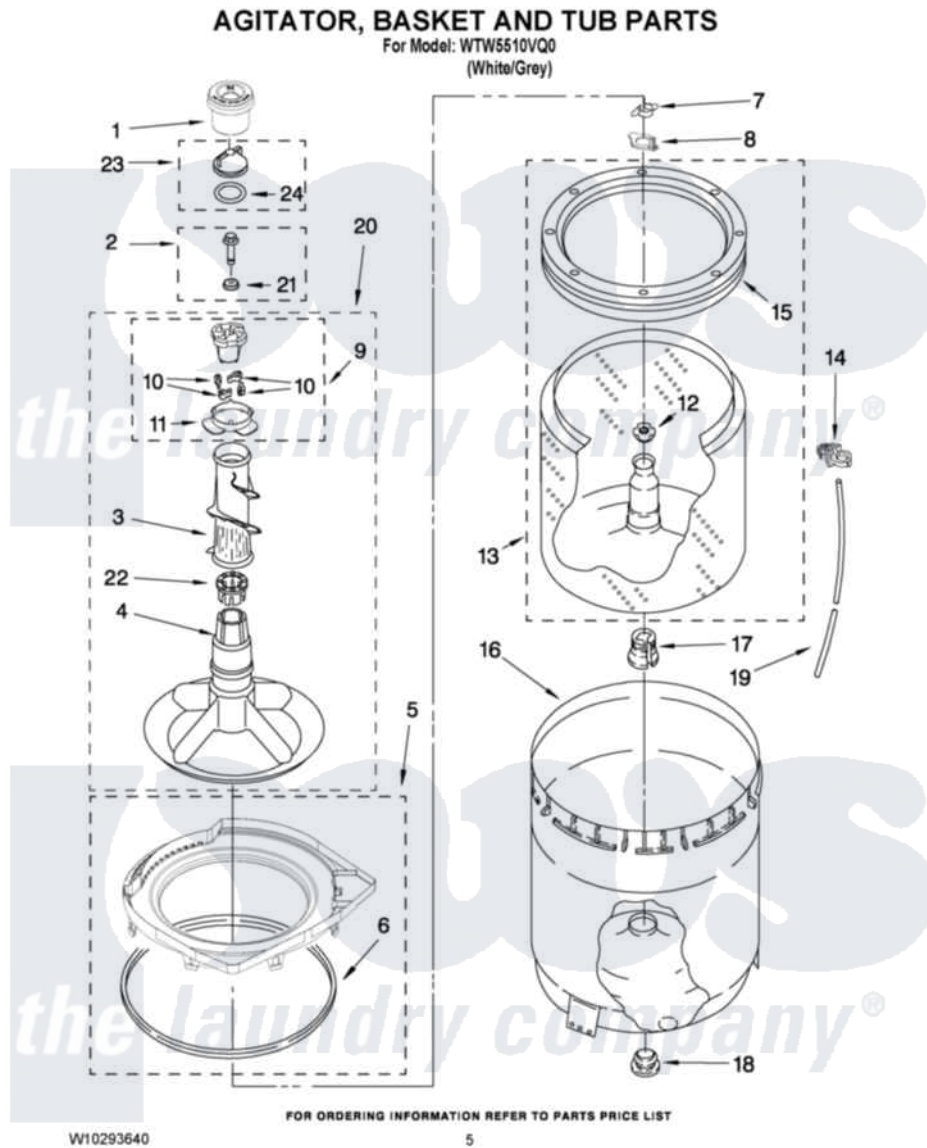

# Whirlpool WTW5510VQ0 03 - AGITATOR, BASKET AND TUB PARTS

Whirlpool Residential Whirlpool WTW5510VQ0 Washer Parts Parts Diagram 03 - AGITATOR, BASKET AND TUB PARTS

[Click on the part number to view part](#)

Item	Original Part Number	Replaced By	Status	Part Description
1	8575076	<a href="#">8575076A</a>		Dispenser
2	<a href="#">358237</a>			Screw And Washer
3	<a href="#">3363003</a>			Mover, Clothes
4	<a href="#">3951632</a>			Agitator
5	<a href="#">W10168523</a>			Tub Ring And Gasket
6	3359585	<a href="#">3976308</a>		Gasket, Tub Ring
7	<a href="#">3354845</a>			Clip, Agitator
8	<a href="#">8543666</a>			Washer, Agitator
9	3951682	<a href="#">285809</a>		Cam-Agitator
10	3366877	<a href="#">80040</a>		Dog-Agitator
11	<a href="#">3952374</a>			Bearing, Driven Cam
12	<a href="#">21366</a>			Nut, Spanner
13	8526016	<a href="#">W10389328</a>		Clothes Container, Assembly
14	<a href="#">2219077</a>			Clip, Pressure Switch Hose
15	<a href="#">387240</a>			Ring, Balance
16	<a href="#">63849</a>			Strain Relief, Power Cord

17	<a href="#">389140</a>		Tub Block, Basket Drive
18	<a href="#">383727</a>		Gasket, Centerpodt
19	3347780	<a href="#">353244</a>	Hose, Pressure Switch
20	<a href="#">3951744</a>		Agitator Assembly
21	<a href="#">3949550</a>		Washer
22	<a href="#">3951608</a>		Spacer, Thrust
23	3354733	<a href="#">W10074580</a>	Cap, Barrier
24	<a href="#">W10072840</a>		Fabric Softener