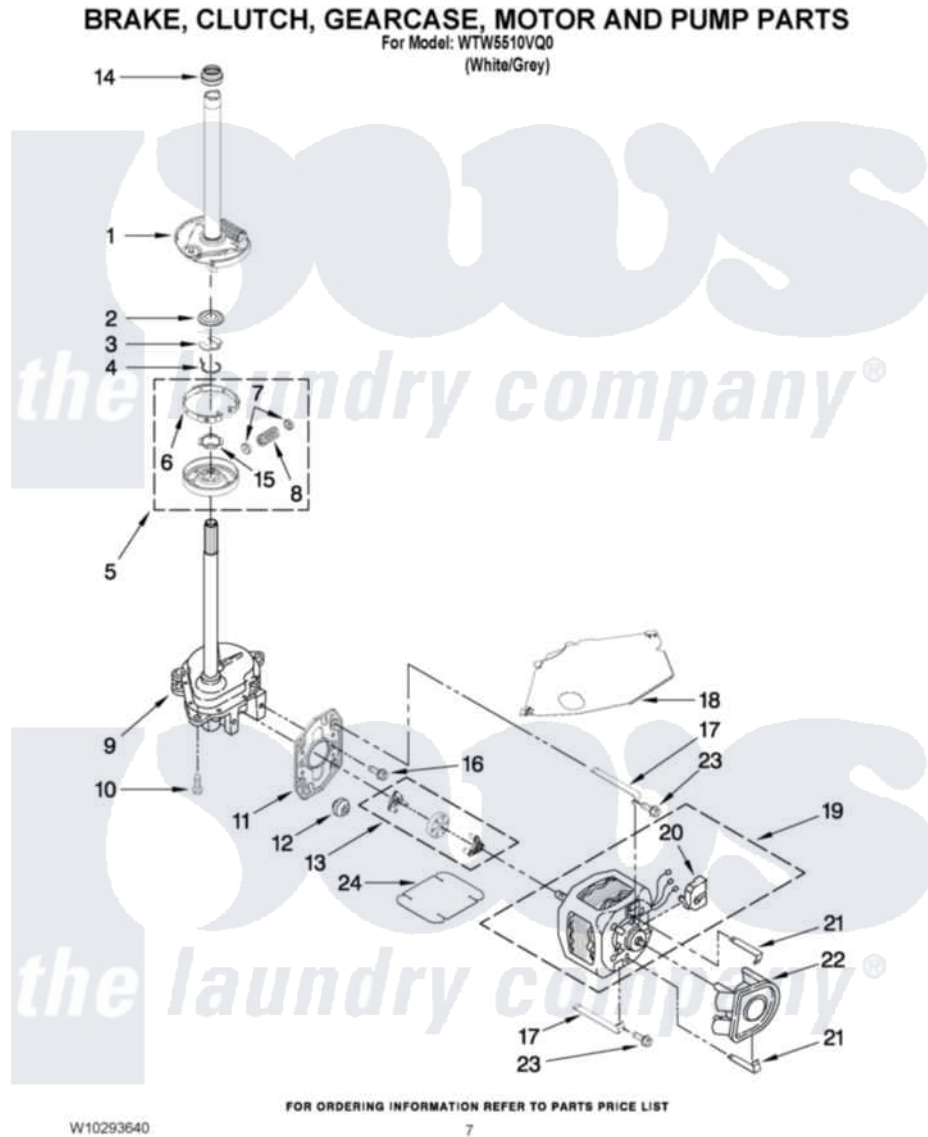

Whirlpool WTW5510VQ0 04 - BRAKE, CLUTCH, GEARCASE, MOTOR AND PUMP PARTS

Whirlpool [Residential Whirlpool WTW5510VQ0 Washer Parts](#) Parts Diagram 04 - BRAKE, CLUTCH, GEARCASE, MOTOR AND PUMP PARTS
Click on the part number to view part

Item	Original Part Number	Replaced By	Status	Part Description
1	388952	285792		Basketdrive
2	63292			Washer, Spin Tube Thrust
3	62697	W10080230		Ring, Spin Tube Support
4	63283	285353		Ring
5	3951311	285785		Clutch
6	3951308	285790		Lining
7	62646			Cap, Clutch Spring
8	3946792			Spring And Damper Assembly
9	3360630	3360629		Gearcase
10	3357334	3400516		Screw Anti-Rattle
11	62611			Plate, Motor Mount To Gearcase
12	62691			Grommet, Motor
13	3364003	285753A		Coupling
14	8577374			Seal, Centerpost

15	3355454		Clip, Main Drive
16	3400516		Screw Anti-Rattle
17	W10086010		Retainer, Motor
18	3362089		Shield, Tub To Motor
19	8528158	661600	Motor, Main Drive
20	3952056		Switch, Main Drive Motor
21	8546127		Retainer, Pump
22	3363394		Pump
23	3387485	273556	Screw, 10-16 X 5/8
24	3946532		Shield, Motor