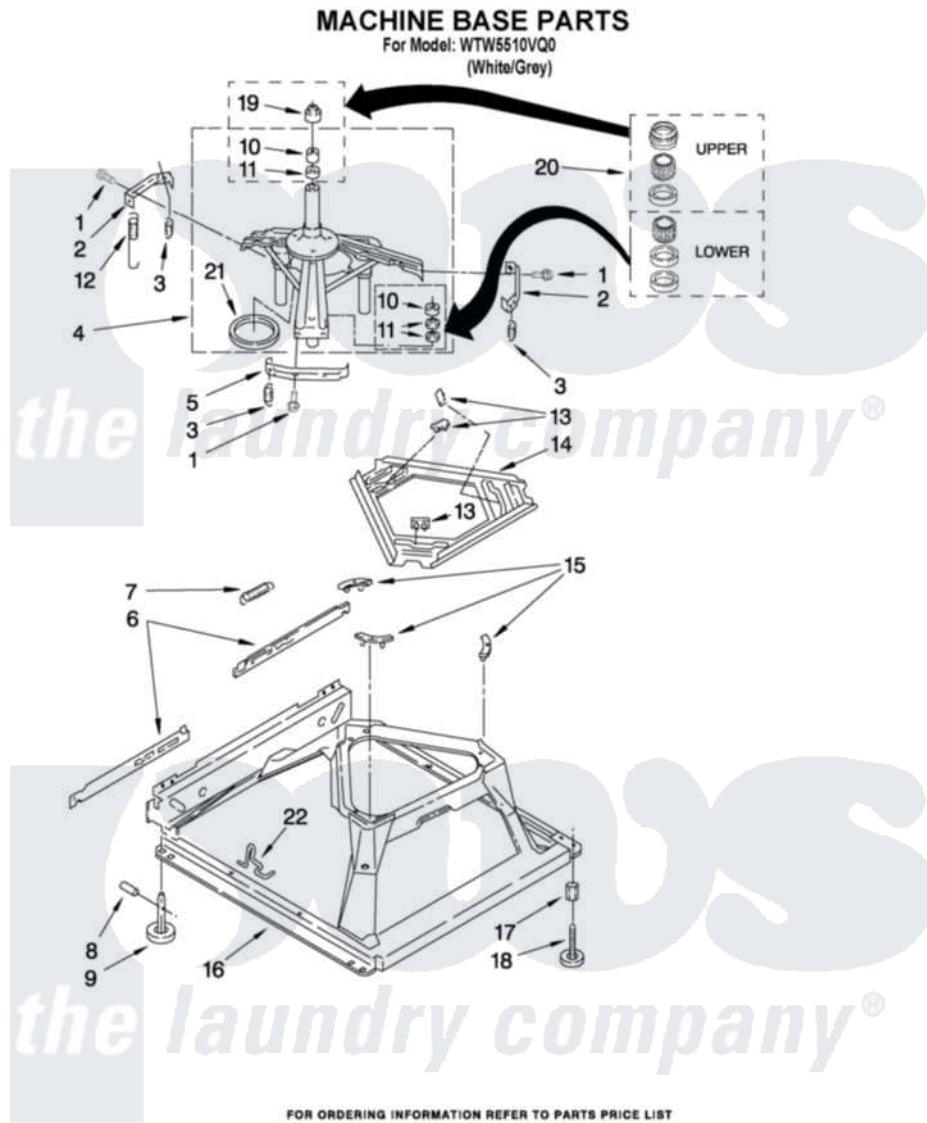

Whirlpool WTW5510VQ0 05 - MACHINE BASE PARTS

8

W10293640

Whirlpool [Residential Whirlpool WTW5510VQ0 Washer Parts](#) Parts Diagram 05 - MACHINE BASE PARTS
Click on the part number to view part

Item	Original Part Number	Replaced By	Status	Part Description
1	3400076			Screw, Bracket Mounting
2	64067			Bracket, Spring Outer
3	63907			Spring, Suspension
4	8575214	280184		Support
5	64065			Bracket, Spring Outer
6	63466			Link, Leveling Mechanism
7	62597	8316845		Spring
8	62837			Pin, Knurled
9	62596	285244		Feet-Leveling
10	8546455			Bearing, Centerpost
11	357409	359449		Seal, Agitator Shaft
12	8534035	285901		Spring
13	62568	285219		Pad
14	3946509			Plate, Suspension
15	3363660	285744		Pad
16	3946512	285771		Base

17	3359452	Nut, Lock
18	W10001130	Foot, Leveling
19	8577376	Seal, Centerpost
20	285203	Centerpost Bearing Kit
21	63134	Ring, Sound Deadening
22	W10145155	Retainer, Suspension Spring