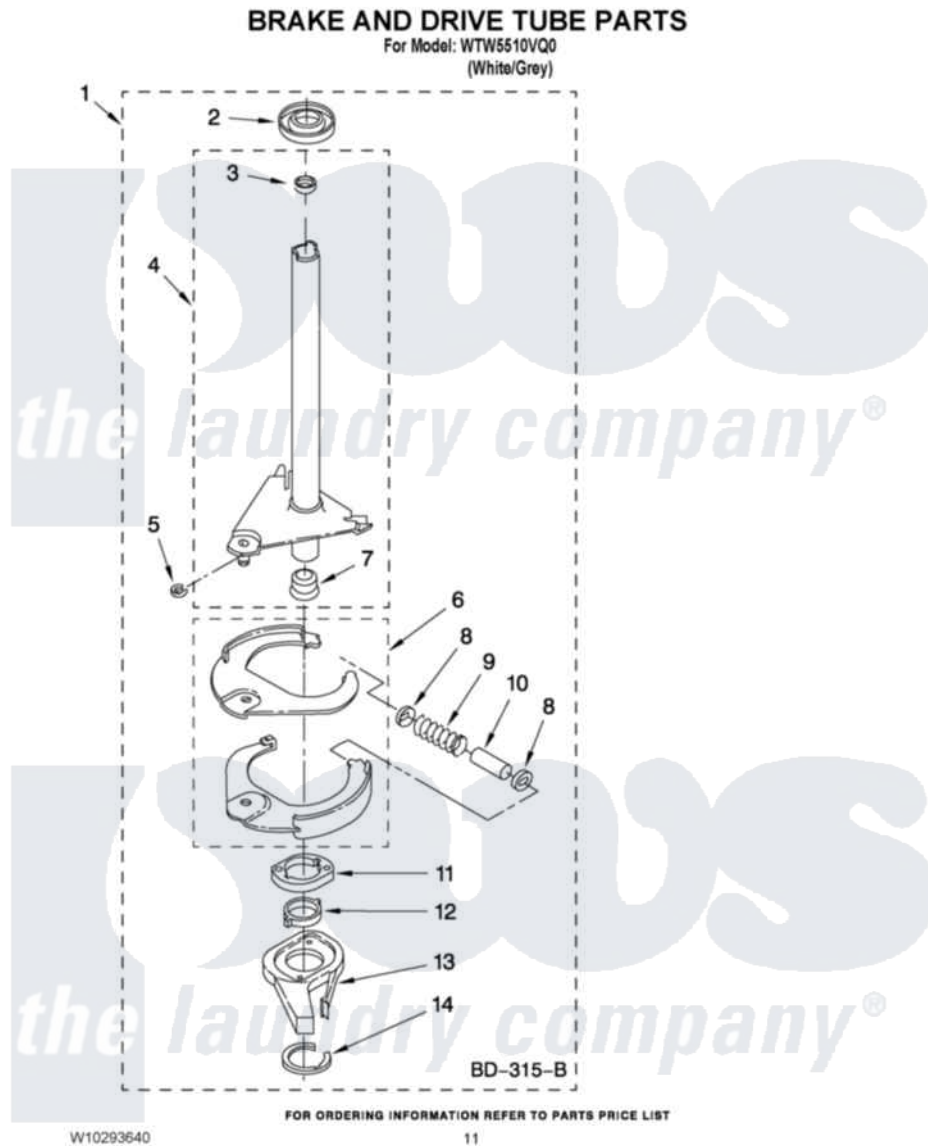

Whirlpool WTW5510VQ0 07 - BRAKE AND DRIVE TUBE PARTS

Whirlpool Residential Whirlpool WTW5510VQ0 Washer Parts Parts Diagram 07 - BRAKE AND DRIVE TUBE PARTS

Click on the part number to view part

| Item | Original Part Number | Replaced By | Status | Part Description |
|------|------------------------|---------------------------|---------------|------------------------|
| 1 | 388952 | 285792 | | Basketdrive |
| 2 | 62658 | | | Ring, Thrust |
| 3 | 356427 | | | Seal, Spin Pinion |
| 4 | 64027 | 64208 | | Tube-Spin |
| 5 | 64035 | W10083190 | | Ring, Retaining |
| 6 | 64232 | 285438 | | Shoe-Brake |
| 7 | 62703 | 8546462 | | "T" Bearing, Spin Tube |
| 8 | 3353956 | 285658 | | Sleeve |
| 9 | 387806 | | Not Available | Spring, Brake |
| 10 | 3355360 | 285658 | | Sleeve |
| 11 | 661516 | 8546461 | | Cam, Brake Release |
| 12 | 63022 | | | Sleeve, Cam |
| 13 | 64194 | 285790 | | Lining |
| 14 | 90368 | W10083200 | | Ring, Retaining |
| NI | 285208 | | | Lubricant |